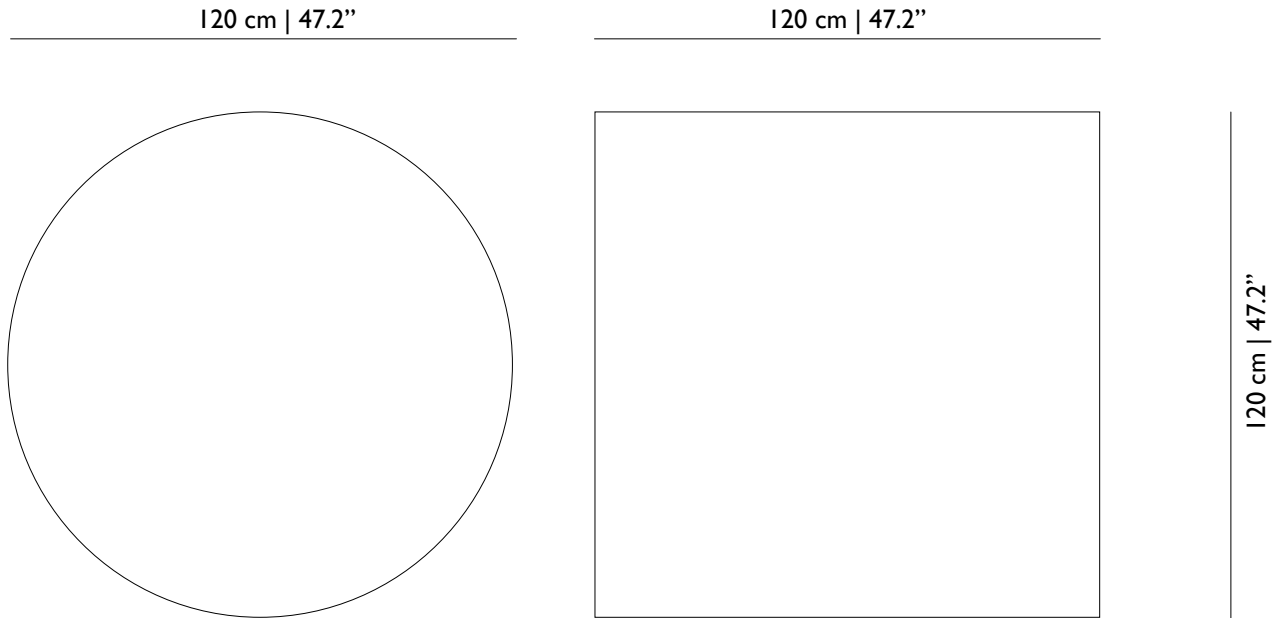

#### HPL

H 3 cm | 1.2"  
W 121 cm | 47.6"  
D 121 cm | 47.6"

120 x 120

Colli I

Product weight:  
24 KG | 53 lb  
With packaging:  
27 KG | 59,5 lb

120Ø

Colli I

Product weight:  
18,9 KG | 41,6 lb  
With packaging:  
21,9 KG | 48,3 lb

#### LPL

H 4 cm | 1.6"  
W 121 cm | 47.6"  
D 121 cm | 47.6"

120 x 120

Colli I

Product weight:  
27,4 KG | 60,4 lb  
With packaging:  
30,4 KG | 67 lb

120Ø

Colli I

Product weight:  
21,5 KG | 47,3 lb  
With packaging:  
24,5 KG | 54 lb

#### Wood

H 8 cm | 3.1"  
W 126 cm | 49.6"  
D 126 cm | 49.6"

120 x 120

Colli I

Product weight:  
46 KG | 101,4 lb  
With packaging:  
49 KG | 108 lb

120Ø

Colli I

Product weight:  
36,2 KG | 79,8 lb  
With packaging:  
39,2 KG | 86,4 lb

## Main dimensions