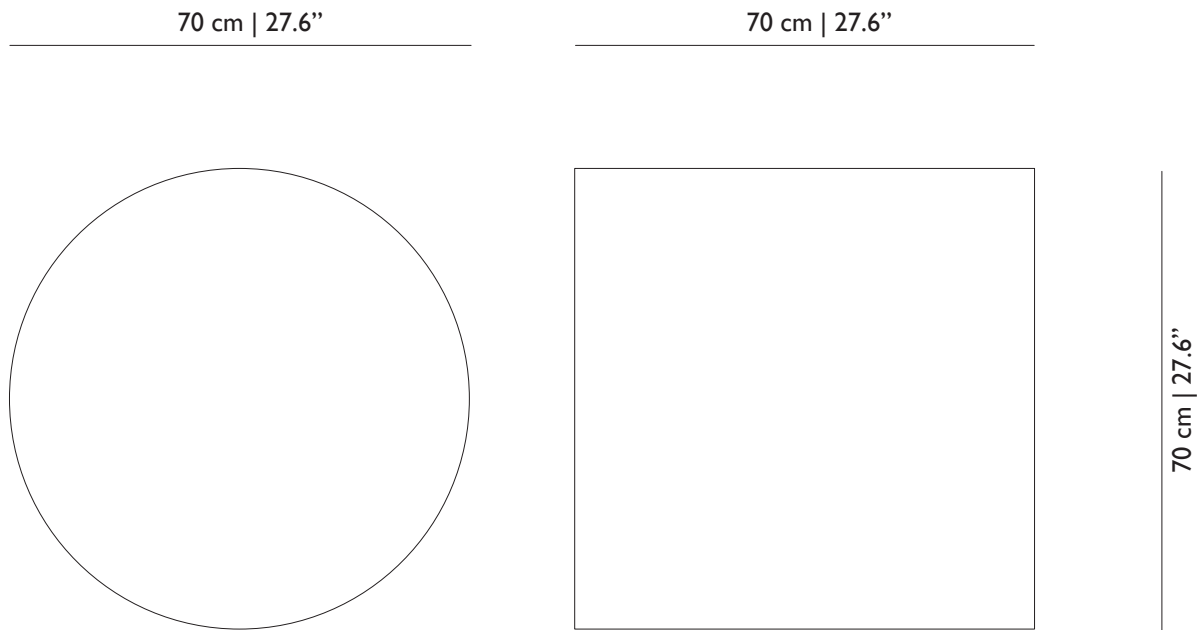

Packaging 70x 70 | 70Ø

HPL

H 3 cm | 1.2"
W 71 cm | 27.9"
D 71 cm | 27.9"

70 x 70

Colli I
Product weight:
8,2 KG | 17,6 lb
With packaging:
10 KG | 22 lb

70Ø

Colli I
Product weight:
6,4 KG | 14,1 lb
With packaging:
8,4 KG | 18,5 lb

LPL

H 4 cm | 1.6"
W 71 cm | 27.9"
D 71 cm | 27.9"

70 x 70

Colli I
Product weight:
9,3 KG | 20,5 lb
With packaging:
11,3 KG | 25 lb

70Ø

Colli I
Product weight:
7,3 KG | 16 lb
With packaging:
9,3 KG | 20,5 lb

Wood

H 8 cm | 3.1"
W 76 cm | 29.9"
D 76 cm | 29.9"

70 x 70

Colli I
Product weight:
15,6 KG | 34,4 lb
With packaging:
17,6 KG | 38,8 lb

70Ø

Colli I
Product weight:
12,3 KG | 27,1 lb
With packaging:
14,3 KG | 31,5 lb

m o o o i[®]

Main dimensions

Thickness

HPL: 1,2 cm | 0.5"

LPL: 2,5 cm | 1"

Wood: 4 cm | 1.6"

Fits on: