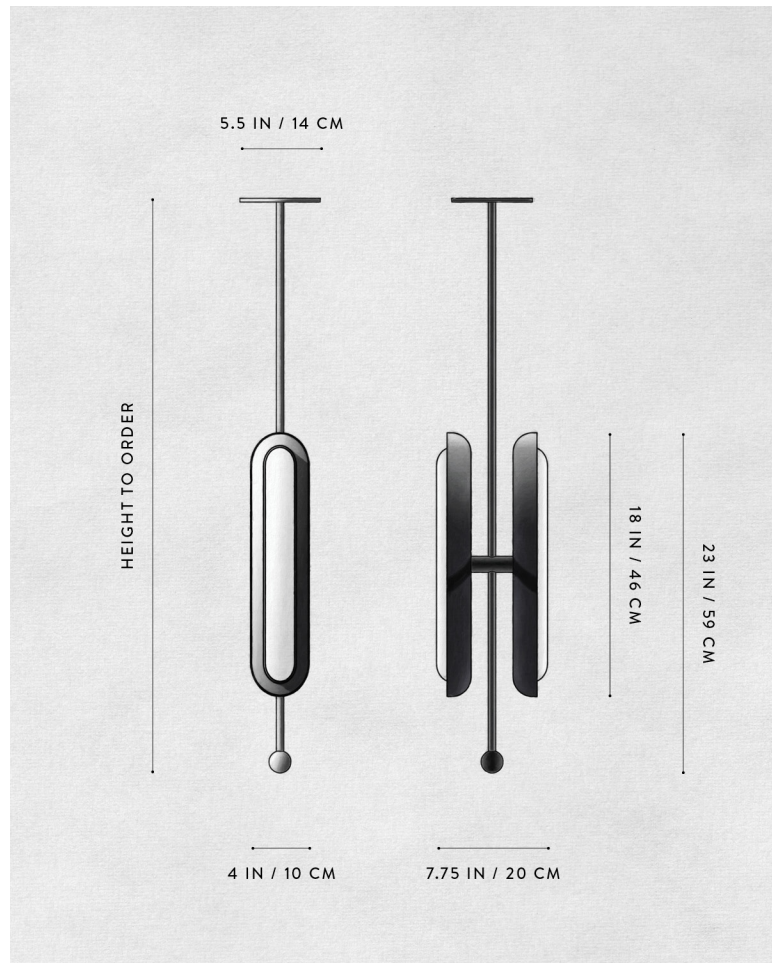

## CIRCUIT : 2 PENDANT VERTICAL

REFERENCE	RHYTHM AND SYNCOPATION HALSTON AFTERGLOW
COMPOSITION	GLOWING GLASS CAPSULE BRASS SHADE AND ARMATURE

A P P A R A T U S

CIRCUIT : 2 PENDANT VERTICAL, AGED BRASS

CIRCUIT : 2 PENDANT HORIZONTAL, AGED BRASS

# A P P A R A T U S

CIRCUIT: 2 PENDANT VERTICAL

DIMENSIONS	4 W, 7.75 D IN 10 W, 20 D CM HEIGHT TO ORDER
WEIGHT	APPROX. 10 LBS / 5 KG
PRICE	FROM \$4700 FROM \$5400 FOR TWO-TONE SHADES TWO-TONE IS AGED BRASS SHADE INTERIOR WITH BLACKENED BRASS SHADE EXTERIOR
MINIMUM HEIGHT INCLUDES	28 IN 60 IN
ADD HEIGHT	\$10 / IN
VOLTAGE	120-240 UL / CE APPROVED
LAMPING	2 X 16W DIMMABLE LED MODULE 1700 LUMENS, 2700K COLOR TEMPERATURE LED ONBOARD DRIVER
LED LIFE	50,000 HOURS
DEPOSIT	50% UPON ORDER
BALANCE	PRIOR TO SHIPPING
LEAD TIME	PLEASE REFER TO WEBSITE
	CUSTOMIZATION AVAILABLE FINISHED AND ASSEMBLED BY HAND IN NY DOMESTIC AND IMPORTED COMPONENTS

# A P P A R A T U S

AGED BRASS

OIL-RUBBED BRONZE

BLACKENED BRASS

TARNISHED SILVER

METAL

CIRCUIT : 2 PENDANT VERTICAL

AGED BRASS [WAXED]