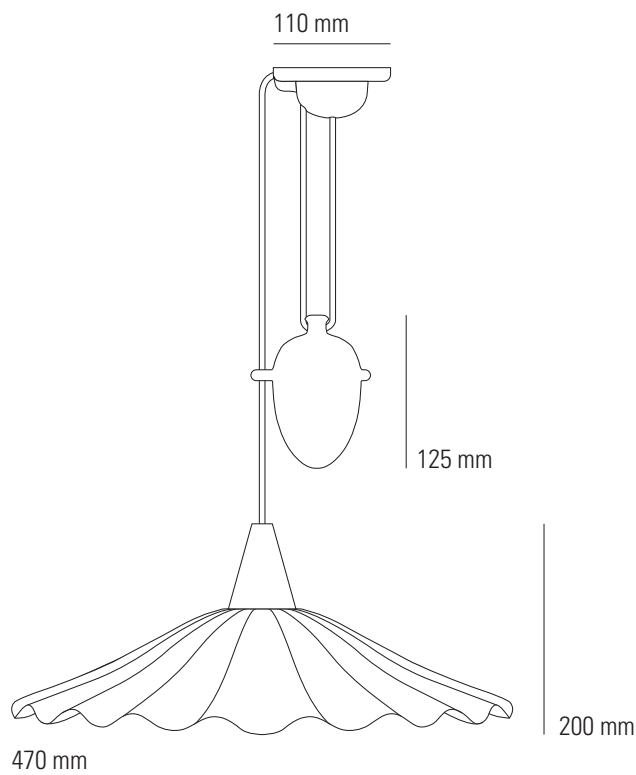

# CHRISTIE RISE & FALL Pendant Light

Cable length may be shortened upon installation. This will reduce both maximum & minimum drop and reduce the range of movement.

1. Maximum Drop  
- without altering length of standard cable
2. Minimum Drop  
- without altering length of standard cable
3. Minimum Drop  
- when shortening length of standard cable while still allowing rise & fall movement

## Specifications

PRODUCT CODE: FP576

BULB CAP: E27

MAX WATTAGE: 100W

VOLTAGE: 230V (AC)

BULB TYPE: GLS

IP RATING: IP20

MATERIAL: BONE CHINA

AVAILABLE FINISH: NATURAL BONE CHINA

CABLE LENGTH: 180 CM

CABLE COLOUR: SAND & TAUPE COTTON BRAID