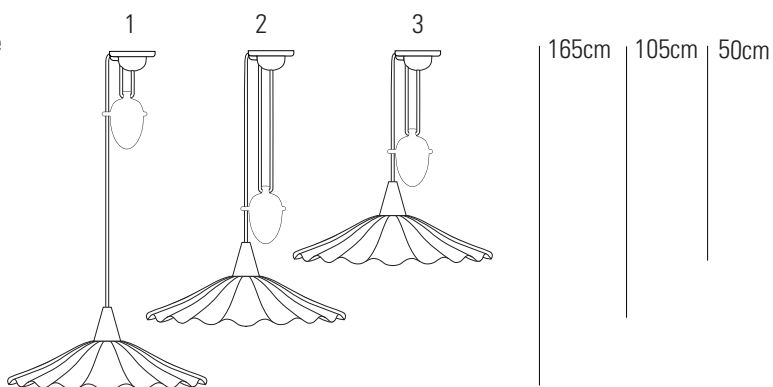

# CHRISTIE RISE & FALL Pendant Light

Cable length may be shortened upon installation. This will reduce both maximum & minimum drop and reduce the range of movement.

1. Maximum Drop  
- without altering length of standard cable
2. Minimum Drop  
- without altering length of standard cable
3. Minimum Drop  
- when shortening length of standard cable while still allowing rise & fall movement

## Specifications

PRODUCT CODE: FP576

BULB CAP: E27

MAX WATTAGE: 100W

VOLTAGE: 230V (AC)

BULB TYPE: GLS

IP RATING: IP20

MATERIAL: BONE CHINA

AVAILABLE FINISH: NATURAL BONE CHINA

CABLE LENGTH: 180 CM

CABLE COLOUR: SAND & TAUPE COTTON BRAID