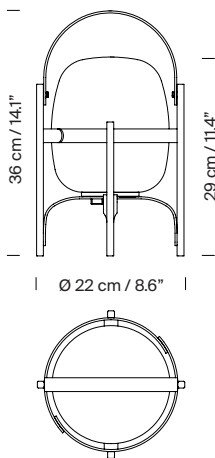

Cestita Alubat

Miguel Milá. 2020
Table Lamps

Regulations:

CE
UNE-EN 60598
UNE-EN 55015
UNE-EN 60529

Maintenance:

Clean with a smooth cloth. Do not use ammonia, solvents or abrasive cleaning products.

Others:

The lamp is delivered in one package.
The assembly instructions are delivered with the product.

Model: