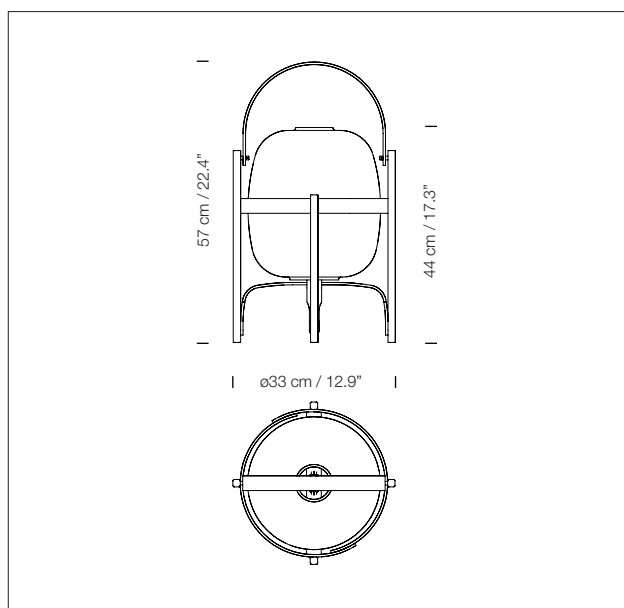

APPROXIMATE WEIGHT (unpacked)

2,7 kg / 5.9 lb

REGULATIONS

CE

IP 20

UNE-EN 60598

UNE-EN 55015

UNE-EN 60529

Non-class 2

Dry location only

UL-153

E-352592

MAINTENANCE

Clean with a smooth cloth. Do not to use ammonia, solvents or abrasive cleaning products.

OTHERS

The lamp is delivered in one package.

The assembly instructions are delivered with the product.

MODEL

Collection

Table lamps

Wall lamps