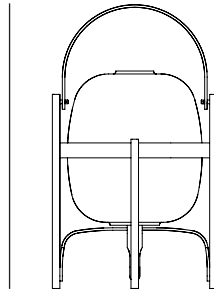

Cesta

Miguel Milá, 1962

Table lamp

A magic hand-made lantern, made of a cherry wooden structure and an inner light globe. Its oval volume and handle make it an object-lamp, equally ideal for both tabletops and floors.

GENERAL DESCRIPTION

Cherry wood structure.
White opal glass lampshade.
Electric cable length: 4 m / 157.4".

LIGHT SOURCE

Recommended light sources:
LED: 17W
Compact fluorescent: 20W
Incandescent: Max. 75W
E27-E26 (Max. hgt.: 130 mm / 5.1")