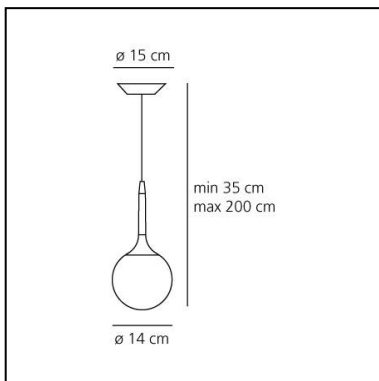

LUMINAIRE

- Watt: **5W**
- Voltage: **220V-240V**
- Delivered lumens output: **402lm**
- Efficiency: **86%**
- Efficacy: **80.46lm/W**
- CRI: **80**

Notes

Adjustment of the luminous intensity only with dimmable bulbs.

DESCRIPTION

The spherical diffuser design is enhanced by a removable-fitting and tapering luminous stem, that makes a sweet transition from the strong diffuser light to the blind lamp structure area. Ceiling rose and stem in thermoplastic resin, blown glass diffuser.

PRODUCT CODE: 1045110a

FEATURES

- Article Code: **1045110a**
- Colour: **White**
- Installation: **Suspension**
- Material: **Blown glass, polycarbonate**
- Series: **Design Collection**
- Environment: **Indoor**
- Area contract: **Hospitality, Retail, Residential**
- Emission: **Diffused**
- design by: **Michele De Lucchi, Huub Ubbens**

DIMENSIONS

- Height: **cm 30**
- Diameter: **cm 14**
- Base Diameter: **cm 15**
- Max Height from ceiling: **cm 200**
- Glow Wire Test: **850°**

SOURCES NOT INCLUDED

- Category: **LED RETROFIT**
- Number: **1**
- Socket: **E14**