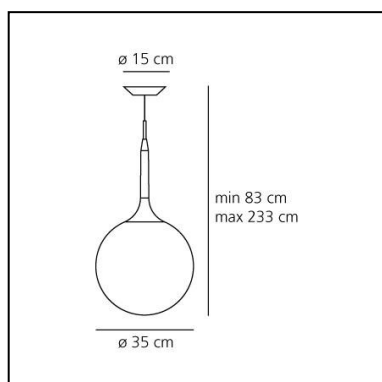

LUMINAIRE

- Watt: **21W**
- Voltage: **220V-240V**
- Delivered lumens output: **2077lm**
- Efficiency: **85%**
- Efficacy: **98.91lm/W**
- CRI: **80**

Notes

Adjustment of the luminous intensity only with dimmable bulbs.

DESCRIPTION

The spherical diffuser design is enhanced by a removable-fitting and tapering luminous stem, that makes a sweet transition from the strong diffuser light to the blind lamp structure area. Ceiling rose and stem in thermoplastic resin, blown glass diffuser.

PRODUCT CODE: 1052010A

FEATURES

- Article Code: **1052010A**
- Colour: **White**
- Installation: **Suspension**
- Material: **Blown glass, polycarbonate**
- Series: **Design Collection**
- Environment: **Indoor**
- Area contract: **Hospitality, Retail, Residential**
- Emission: **Diffused**
- design by: **Michele De Lucchi, Huub Ubbens**

DIMENSIONS

- Height: **cm 83**
- Diameter: **cm 35**
- Base Diameter: **cm 15**
- Max Height from ceiling: **cm 233**
- Glow Wire Test: **750°**

SOURCES NOT INCLUDED

- Category: **LED RETROFIT**
- Number: **1**
- Socket: **E27**