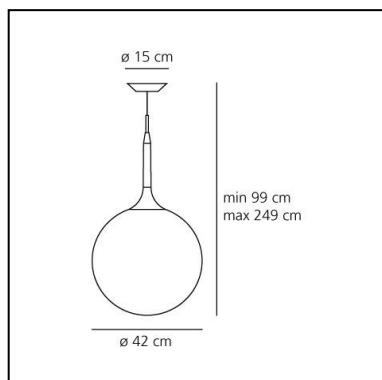

LUMINAIRE

- Watt: **21W**
- Voltage: **220V-240V**
- Delivered lumens output: **2218lm**
- Efficiency: **90%**
- Efficacy: **105.63lm/W**
- CRI: **80**

Notes

Adjustment of the luminous intensity only with dimmable bulbs.

DESCRIPTION

The spherical diffuser design is enhanced by a removable-fitting and tapering luminous stem, that makes a sweet transition from the strong diffuser light to the blind lamp structure area. Ceiling rose and stem in thermoplastic resin, blown glass diffuser.

PRODUCT CODE: 1051010A

FEATURES

- Article Code: **1051010A**
- Colour: **White**
- Installation: **Suspension**
- Material: **Blown glass, polycarbonate**
- Series: **Design Collection**
- Environment: **Indoor**
- Area contract: **Hospitality, Retail, Residential**
- Emission: **Diffused**
- design by: **Michele De Lucchi, Huub Ubbens**

DIMENSIONS

- Height: **cm 99**
- Diameter: **cm 42**
- Base Diameter: **cm 15**
- Max Height from ceiling: **cm 249**
- Glow Wire Test: **750°**

SOURCES NOT INCLUDED

- Category: **LED RETROFIT**
- Number: **1**
- Socket: **E27**