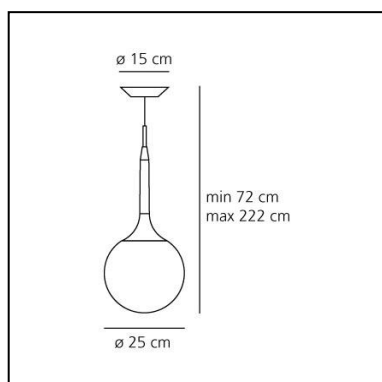

LUMINAIRE

- Watt: **13W**
- Voltage: **220V-240V**
- Delivered lumens output: **1227lm**
- Efficiency: **81%**
- Efficacy: **94.38lm/W**
- CRI: **80**

Notes

Adjustment of the luminous intensity only with dimmable bulbs.

DESCRIPTION

The spherical diffuser design is enhanced by a removable-fitting and tapering luminous stem, that makes a sweet transition from the strong diffuser light to the blind lamp structure area. Ceiling rose and stem in thermoplastic resin, blown glass diffuser.

PRODUCT CODE: 1053010A

FEATURES

- Article Code: **1053010A**
- Colour: **White**
- Installation: **Suspension**
- Material: **Blown glass, polycarbonate**
- Series: **Design Collection**
- Environment: **Indoor**
- Area contract: **Hospitality, Retail, Residential**
- Emission: **Diffused**
- design by: **Michele De Lucchi, Huub Ubbens**

DIMENSIONS

- Height: **cm 72**
- Diameter: **cm 25**
- Base Diameter: **cm 15**
- Max Height from ceiling: **cm 222**
- Glow Wire Test: **750°**

SOURCES NOT INCLUDED

- Category: **LED RETROFIT**
- Number: **1**
- Socket: **E27**