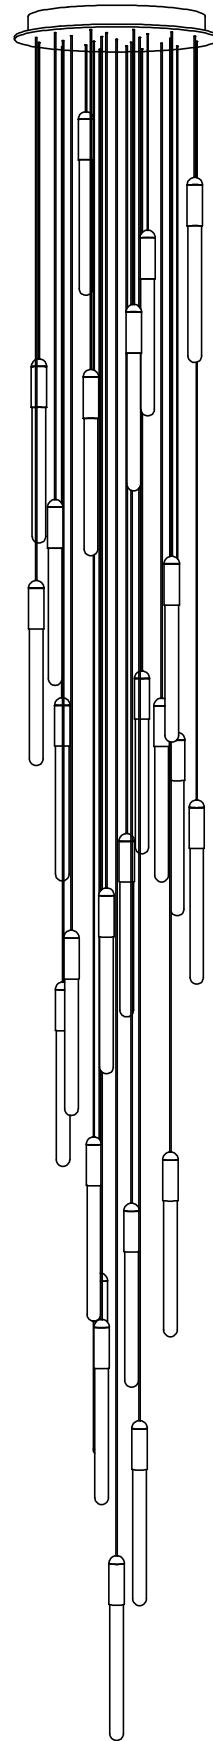

CASCADIA C25 ROUND

CODE CA_C25RD_COP
FINISH Brushed Copper

CODE CA_C25RD_BRB
FINISH Brushed Brass

CODE CA_C25RD_BLK
FINISH Anodized Black

MATERIALS Copper, Brass, Aluminum
FINISH Copper, Brass, Black
LAMPING Integrated LED
25W, 1625 lumen (dimmable)
Temperature 2700K

WEIGHT 38.1 lbs
CANOPY 15" (380mm) diameter
1.7" (43mm) deep
CABLE 120" (3050mm) Standard
Coax cable

WATTAGE 120V and 240V

CUSTOM OPTIONS*

CABLE Extra length available upon request
*Please request pricing