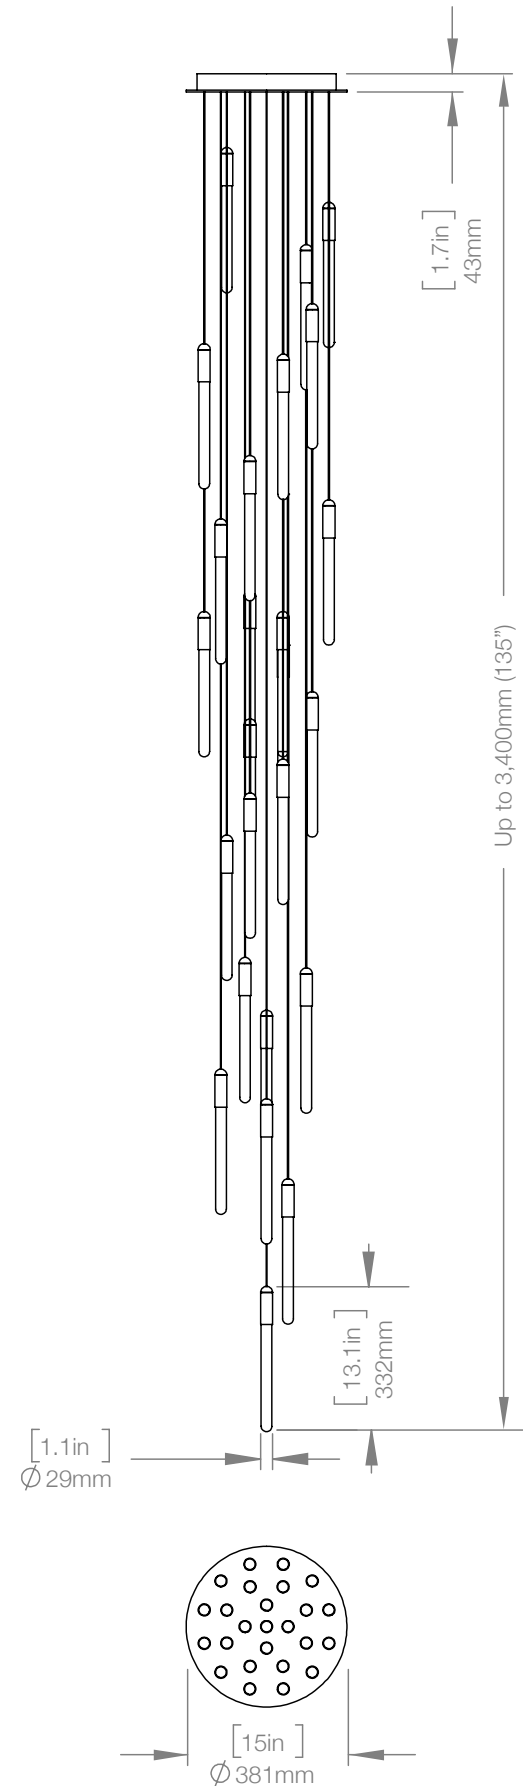

CASCADIA C25 ROUND

CODE CA_C25RD_COP
FINISH Brushed Copper

CODE CA_C25RD_BRB
FINISH Brushed Brass

CODE CA_C25RD_BLK
FINISH Anodized Black

MATERIALS Copper, Brass, Aluminum
FINISH Copper, Brass, Black
LAMPING Integrated LED
25W, 1625 lumen (dimmable)
Temperature 2700K

WEIGHT 38.1 lbs
CANOPY 15" (380mm) diameter
1.7" (43mm) deep
CABLE 120" (3050mm) Standard
Coax cable

WATTAGE 120V and 240V

CUSTOM OPTIONS*

CABLE Extra length available upon request
*Please request pricing