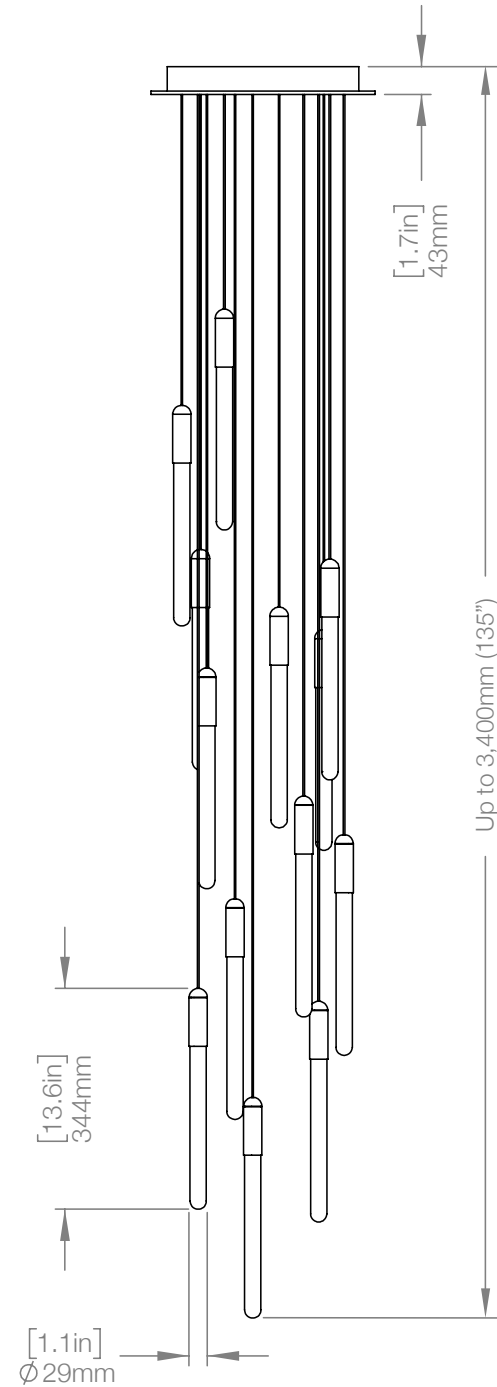

CASCADIA C13 RECTANGULAR

CODE CA_C13RE_COP
FINISH Brushed Copper

CODE CA_C13RE_BRB
FINISH Brushed Brass

CODE CA_C13RE_BK
FINISH Anodized Black

MATERIALS Copper, Brass, Aluminum
FINISH Copper, Brass, Black
LAMPING Integrated LED
13W, 845 lumen (dimnable)
Temperature 2700K

WEIGHT 16.1 lbs
CANOPY 13.8" (350mm) x 7.9" (200mm)
1.7" (43mm) deep

CABLE 120" (3050mm) Standard
Coax cable

WATTAGE 120V and 240V

CUSTOM OPTIONS*

CABLE Extra length available upon request
*Please request pricing