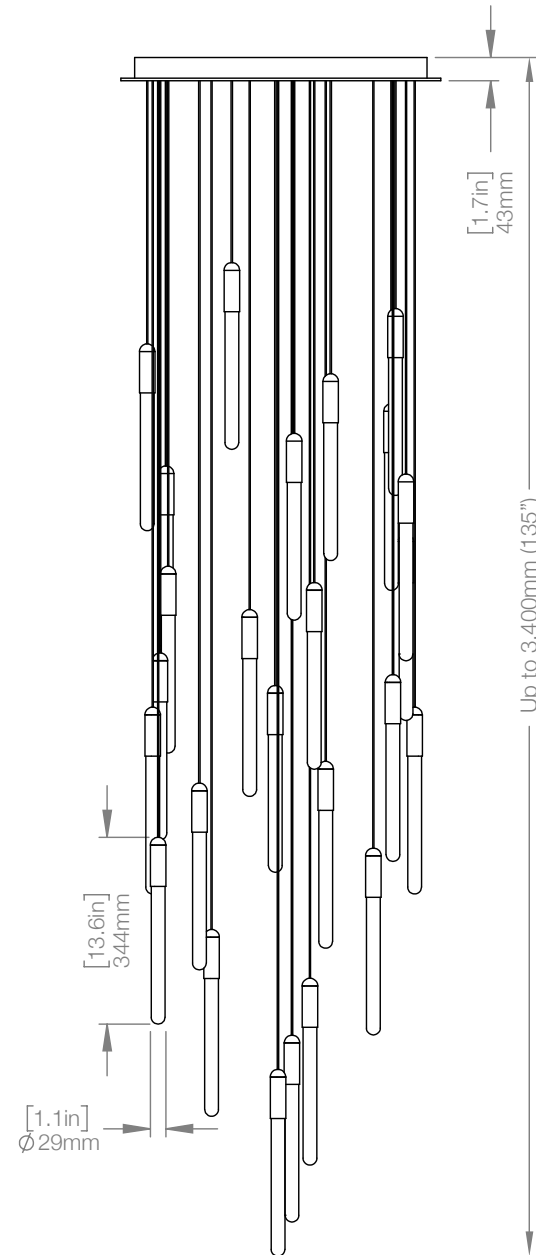

MATERIALS Copper, Brass, Aluminum
FINISH Copper, Brass, Black
LAMPING Integrated LED
7W, 445 lumen (dimmable)
Temperature 2700K

WEIGHT 20.4 lbs
CANOPY 24.8" (630mm) x 6.5" (165mm)
1.7" (43mm) deep

CABLE 120" (3050mm) Standard
Coax cable

MATERIALS Copper, Brass, Aluminum
FINISH Copper, Brass, Black
LAMPING Integrated LED
11W, 715 lumen (dimmable)
Temperature 2700K

WEIGHT 31.9 lbs
CANOPY 39" (990mm) x 6.5" (165mm)
1.7" (43mm) deep

CABLE 120" (3050mm) Standard
Coax cable

WEIGHT 27.2 lbs

CANOPY 17.7" (450mm) x 13.8" (350mm)
1.7" (43mm) deep

CABLE 120" (3050mm) Standard
Coax cable

WATTAGE 120V and 240V

CUSTOM OPTIONS*

CABLE Extra length available upon request
**Please request pricing*

WEIGHT 33 lbs
CANOPY 23.2" (590mm) x 13.8" (350mm)
1.7" (43mm) deep

CABLE 120" (3050mm) Standard
Coax cable

WATTAGE 120V and 240V

CUSTOM OPTIONS*

CABLE Extra length available upon request
**Please request pricing*