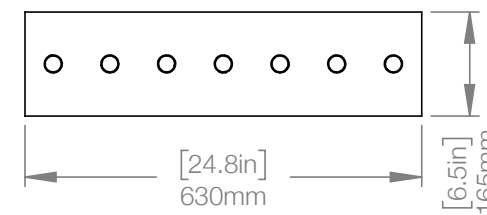

CASCADIA C7 LINEAR

CODE CA_C7LN_COP
FINISH Brushed Copper

CODE CA_C7LN_BRB
FINISH Brushed Brass

CODE CA_C7LN_BLK
FINISH Anodized Black

MATERIALS Copper, Brass, Aluminum
FINISH Copper, Brass, Black
LAMPING Integrated LED
7W, 445 lumen (dimmable)
Temperature 2700K

WEIGHT 20.4 lbs
CANOPY 24.8" (630mm) x 6.5" (165mm)
1.7" (43mm) deep

CABLE 120" (3050mm) Standard
Coax cable

WATTAGE 120V and 240V

CUSTOM OPTIONS*

CABLE Extra length available upon request
*Please request pricing