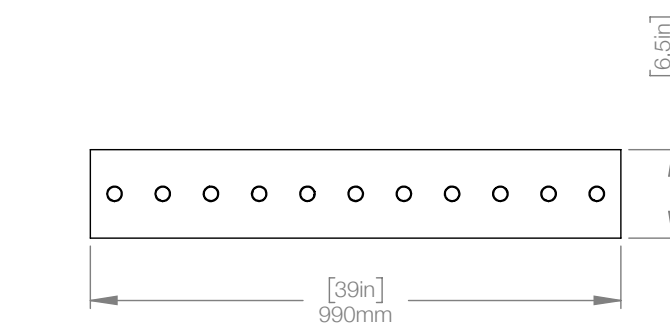

CASCADIA C11 LINEAR

CODE CA_C11LN_COP
FINISH Brushed Copper

CODE CA_C11LN_BRB
FINISH Brushed Brass

CODE CA_C11LN_BLK
FINISH Anodized Black

MATERIALS Copper, Brass, Aluminum
FINISH Copper, Brass, Black
LAMPING Integrated LED
11W, 715 lumen (dimmable)
Temperature 2700K

WEIGHT 31.9 lbs
CANOPY 39" (990mm) x 6.5" (165mm)
1.7" (43mm) deep

CABLE 120" (3050mm) Standard
Coax cable

WATTAGE 120V and 240V

CUSTOM OPTIONS*

CABLE Extra length available upon request
*Please request pricing