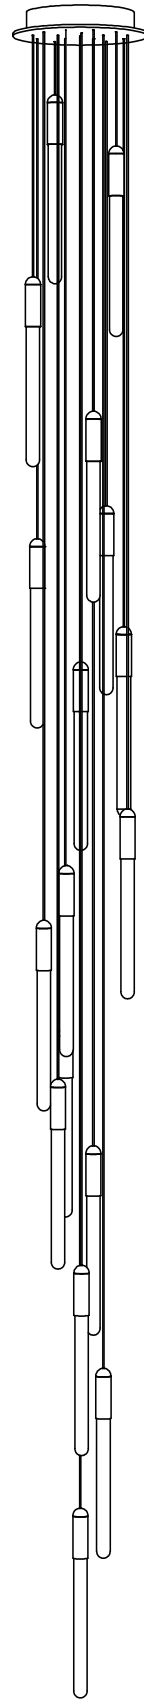

CASCADIA C17 ROUND

CODE CA_C17RD_COP

FINISH Brushed Copper

CODE CA_C17RD_BRB

FINISH Brushed Brass

CODE CA_C17RD_BLK

FINISH Anodized Black

MATERIALS Copper, Brass, Aluminum

FINISH Copper, Brass, Black

LAMPING Integrated LED
17W, 1105 lumen (dimmable)
Temperature 2700K

WEIGHT 23.4 lbs

CANOPY 10" (254mm) diameter
1.7" (43mm) deep

CABLE 120" (3050mm) Standard
Coax cable

WATTAGE 120V and 240V

CUSTOM OPTIONS*

CABLE Extra length available upon request
*Please request pricing

CASCADIA C17 ROUND

DESIGNED BY MATTHEW MCCORMICK

VANCOUVER, BC. CANADA
1 (888) 290-0840
INFO@MATTHEWMCCORMICK.CA

©2019 MATTHEW MCCORMICK STUDIO INC. ALL RIGHTS RESERVED
01-04-2019