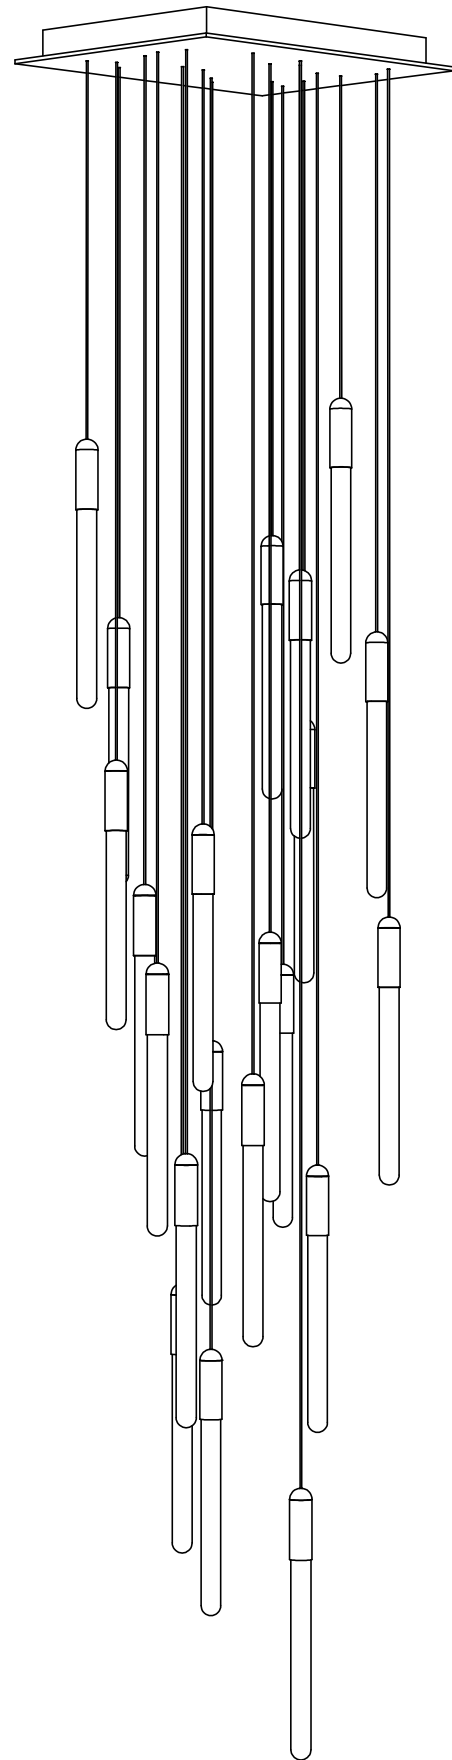

CABLE 120" (3050mm) Standard
Coax cable

WATTAGE 120V and 240V

CUSTOM OPTIONS*

CABLE Extra length available upon request
**Please request pricing*

CASCADIA C21 RECTANGULAR

CODE CA_C21RE_COP

FINISH Brushed Copper