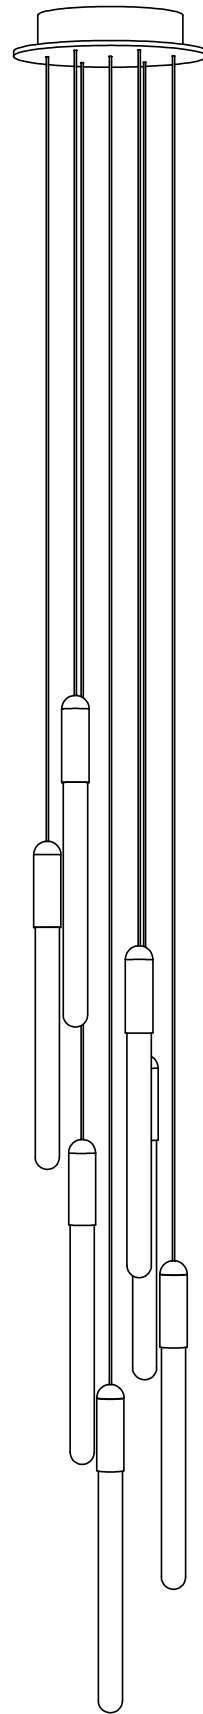

WEIGHT 1.4 lbs
CANOPY 5" (127mm) diameter
0.3" (6mm) deep

CABLE 120" (3050mm) Standard
Coax cable

WATTAGE 120V and 240V

CUSTOM OPTIONS*

CABLE Extra length available upon request
**Please request pricing*

CASCADIA C2 ROUND

WEIGHT 3.4 lbs
CANOPY 5" (127mm) diameter
0.3" (6mm) deep

CABLE 120" (3050mm) Standard
Coax cable

WATTAGE 120V and 240V

CUSTOM OPTIONS*

CABLE Extra length available upon request
**Please request pricing*

CASCADIA C5 ROUND

WEIGHT 9.3 lbs
CANOPY 8" (203mm) diameter
1.7" (43mm) deep

CABLE 120" (3050mm) Standard
Coax cable

WATTAGE 120V and 240V

CUSTOM OPTIONS*

CABLE Extra length available upon request
**Please request pricing*