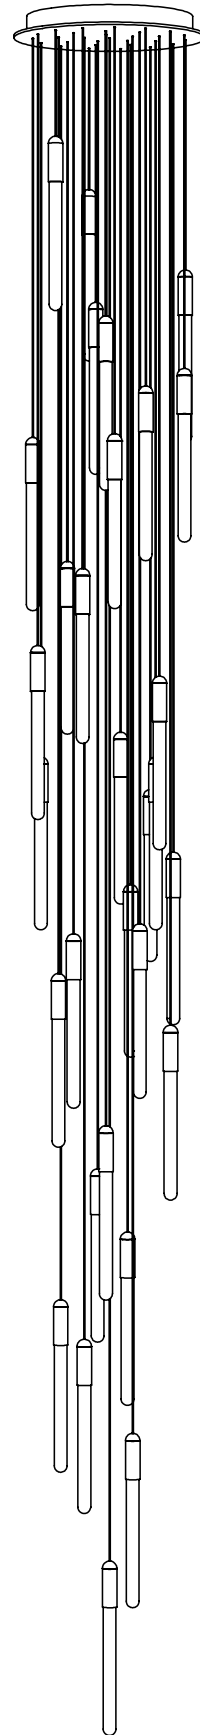

CASCADIA C30 ROUND

CODE CA_C30RD_COP
FINISH Brushed Copper

CODE CA_C30RD_BRB
FINISH Brushed Brass

CODE CA_C30RD_BLK
FINISH Anodized Black

MATERIALS Copper, Brass, Aluminum
FINISH Copper, Brass, Black
LAMPING Integrated LED
30W, 1950 lumen (dimmable)
Temperature 2700K

WEIGHT 43.1 lbs
CANOPY 15" (380mm) diameter
1.7" (43mm) deep
CABLE 120" (3050mm) Standard
Coax cable

WATTAGE 120V and 240V

CUSTOM OPTIONS*

CABLE Extra length available upon request
*Please request pricing