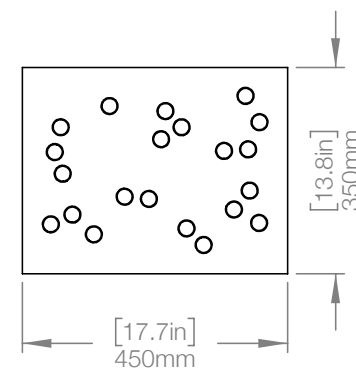

CASCADIA C21 RECTANGULAR

CODE CA_C21RE_COP

FINISH Brushed Copper

CODE CA_C21RE_BRB

FINISH Brushed Brass

CODE CA_C21RE_BLK

FINISH Anodized Black

MATERIALS Copper, Brass, Aluminum

FINISH Copper, Brass, Black

LAMPING Integrated LED
21W, 1365 lumen (dimmable)
Temperature 2700K

WEIGHT 27.2 lbs

CANOPY 17.7" (450mm) x 13.8" (350mm)
1.7" (43mm) deep

CABLE 120" (3050mm) Standard
Coax cable

WATTAGE 120V and 240V

CUSTOM OPTIONS*

CABLE Extra length available upon request
*Please request pricing