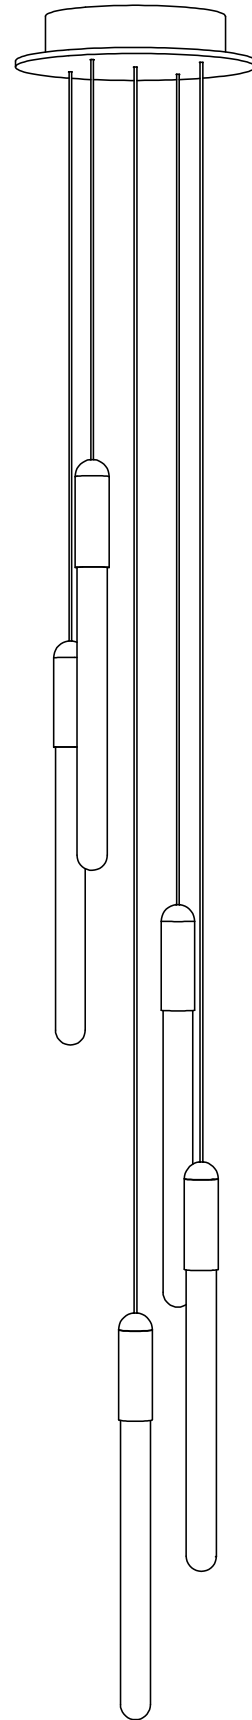

WEIGHT 1.4 lbs
CANOPY 5" (127mm) diameter
0.3" (6mm) deep

CABLE 120" (3050mm) Standard
Coax cable

WATTAGE 120V and 240V

CUSTOM OPTIONS*

CABLE Extra length available upon request
**Please request pricing*

CASCADIA C2 ROUND

WEIGHT 2.4 lbs
 CANOPY 5" (127mm) diameter
 0.3" (6mm) deep

CABLE 120" (3050mm) Standard
 Coax cable

WATTAGE 120V and 240V

CUSTOM OPTIONS*

CABLE Extra length available upon request
**Please request pricing*

CASCADIA C3 ROUND

CODE CA_C3RD_COP
FINISH Brushed Copper

CODE CA_C3RD_BRB
FINISH Brushed Brass

CODE CA_C3RD_BLK
FINISH Anodized Black

MATERIALS Copper, Brass, Aluminum
FINISH Copper, Brass, Black
LAMPING Integrated LED
3W, 195 lumen (dimmable)
Temperature 2700K

WEIGHT 3.4 lbs
CANOPY 5" (127mm) diameter
0.3" (6mm) deep

CABLE 120" (3050mm) Standard
Coax cable

WATTAGE 120V and 240V

CUSTOM OPTIONS*

CABLE Extra length available upon request
**Please request pricing*

CASCADIA C5 ROUND