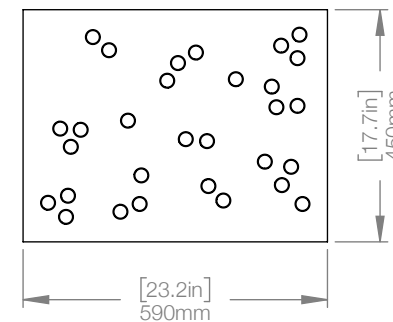

WEIGHT 33 lbs
CANOPY 23.2" (590mm) x 13.8" (350mm)
1.7" (43mm) deep

CABLE 120" (3050mm) Standard
Coax cable

WATTAGE 120V and 240V

CUSTOM OPTIONS*

CABLE Extra length available upon request
**Please request pricing*