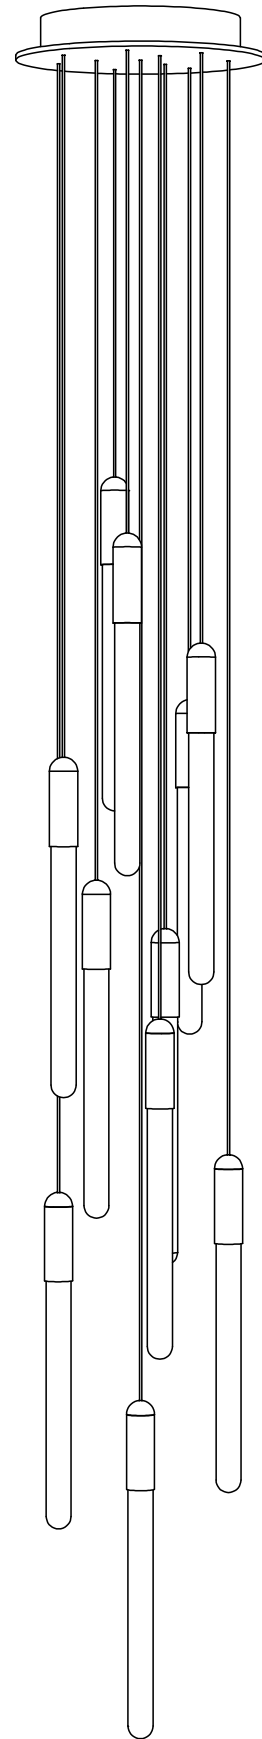

WEIGHT 1.4 lbs
CANOPY 5" (127mm) diameter
0.3" (6mm) deep

CABLE 120" (3050mm) Standard
Coax cable

WATTAGE 120V and 240V

CUSTOM OPTIONS*

CABLE Extra length available upon request
**Please request pricing*

CASCADIA C2 ROUND

WEIGHT 3.4 lbs
CANOPY 5" (127mm) diameter
0.3" (6mm) deep

CABLE 120" (3050mm) Standard
Coax cable

WATTAGE 120V and 240V

CUSTOM OPTIONS*

CABLE Extra length available upon request
**Please request pricing*

CASCADIA C5 ROUND

WEIGHT 13.3 lbs
CANOPY 8" (203mm) diameter
1.7" (43mm) deep

CABLE 120" (3050mm) Standard
Coax cable

WATTAGE 120V and 240V

CUSTOM OPTIONS*

CABLE Extra length available upon request
**Please request pricing*

WEIGHT 17.4 lbs
CANOPY 10" (254mm) diameter
1.7" (43mm) deep
CABLE 120" (3050mm) Standard
Coax cable

WATTAGE 120V and 240V

CUSTOM OPTIONS*

CABLE Extra length available upon request
**Please request pricing*