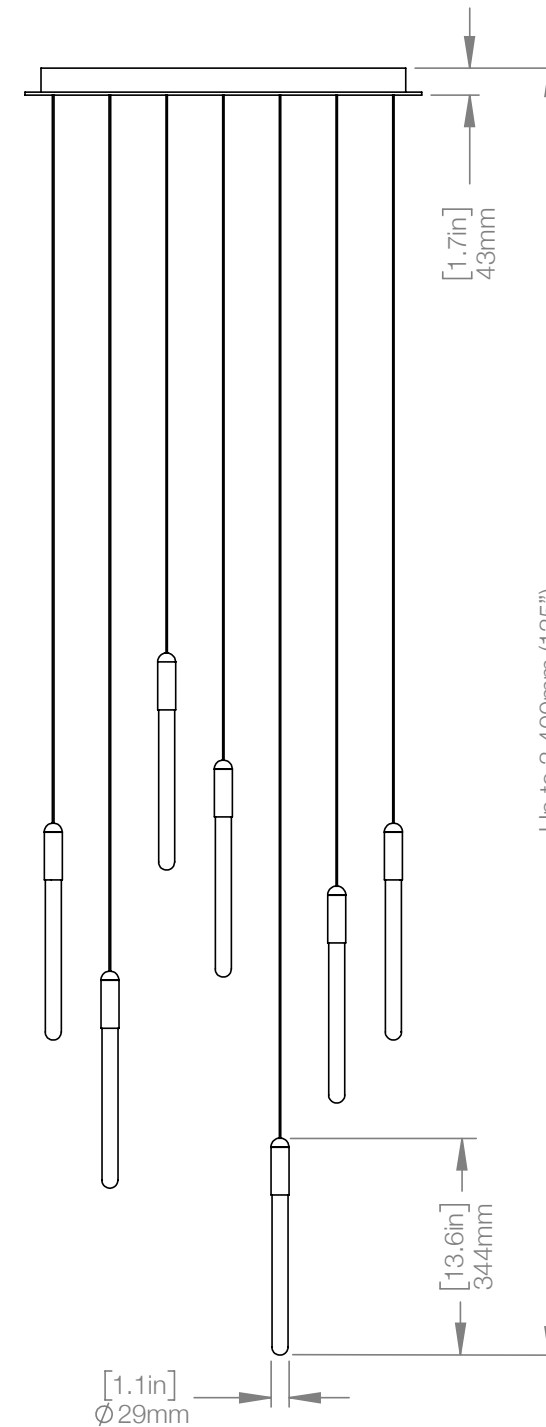

CASCADIA C7 LINEAR

CODE CA_C7LN_COP
FINISH Brushed Copper

CODE CA_C7LN_BRB
FINISH Brushed Brass

CODE CA_C7LN_BLK
FINISH Anodized Black

MATERIALS Copper, Brass, Aluminum
FINISH Copper, Brass, Black
LAMPING Integrated LED
7W, 445 lumen (dimmable)
Temperature 2700K

WEIGHT 20.4 lbs
CANOPY 24.8" (630mm) x 6.5" (165mm)
1.7" (43mm) deep

CABLE 120" (3050mm) Standard
Coax cable

WATTAGE 120V and 240V

CUSTOM OPTIONS*

CABLE Extra length available upon request
*Please request pricing