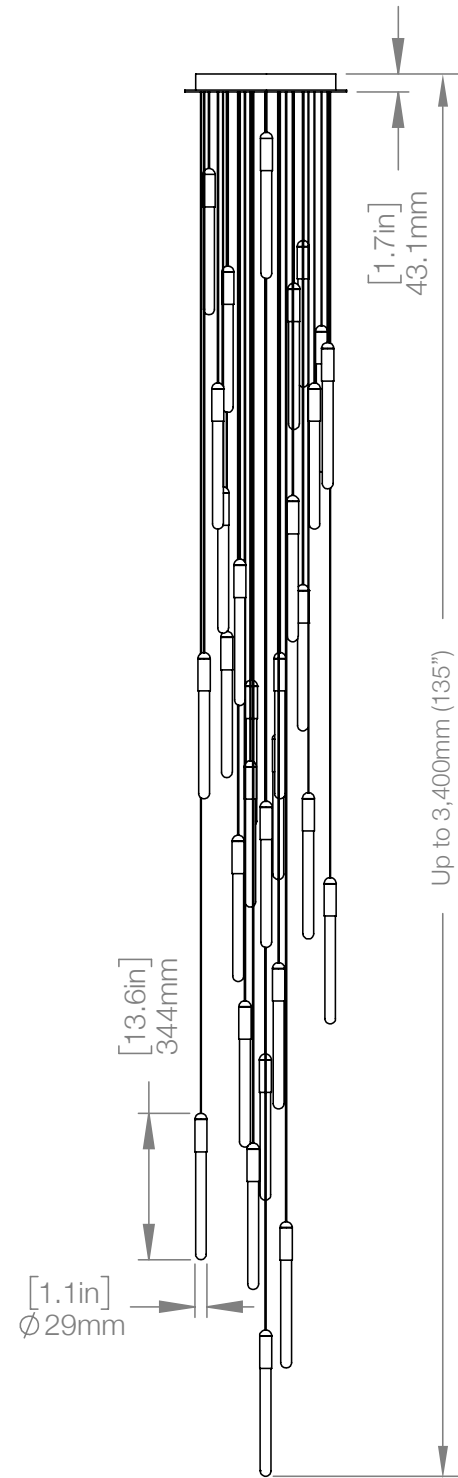

CASCADIA C30 ROUND

CODE CA_C30RD_COP
FINISH Brushed Copper

CODE CA_C30RD_BRB
FINISH Brushed Brass

CODE CA_C30RD_BLK
FINISH Anodized Black

MATERIALS Copper, Brass, Aluminum
FINISH Copper, Brass, Black
LAMPING Integrated LED
30W, 1950 lumen (dimmable)
Temperature 2700K

WEIGHT 43.1 lbs
CANOPY 15" (380mm) diameter
1.7" (43mm) deep
CABLE 120" (3050mm) Standard
Coax cable

WATTAGE 120V and 240V

CUSTOM OPTIONS*

CABLE Extra length available upon request
*Please request pricing