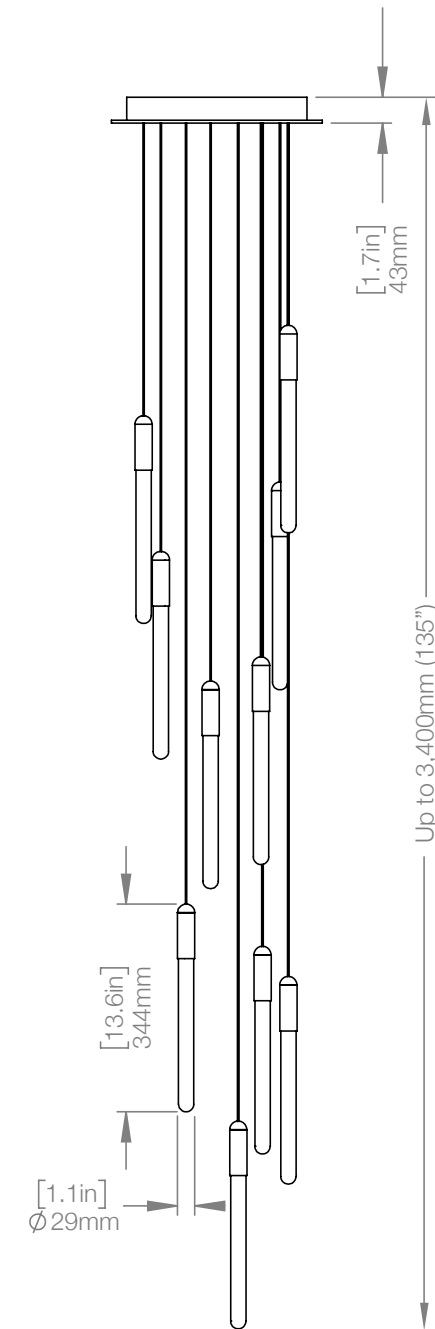

CASCADIA C9 SQUARE

CODE CA_C9SQ_COP
FINISH Brushed Copper

CODE CA_C9SQ_BRB
FINISH Brushed Brass

CODE CA_C9SQ_BLK
FINISH Anodized Black

MATERIALS Copper, Brass, Aluminum
FINISH Copper, Brass, Black
LAMPING Integrated LED
9W, 585 lumen (dimnable)
Temperature 2700K

WEIGHT 14 lbs
CANOPY 13.8" (350mm) x 13.8" (350mm)
1.7" (43mm) deep

CABLE 120" (3050mm) Standard
Coax cable

WATTAGE 120V and 240V

CUSTOM OPTIONS*

CABLE Extra length available upon request
*Please request pricing