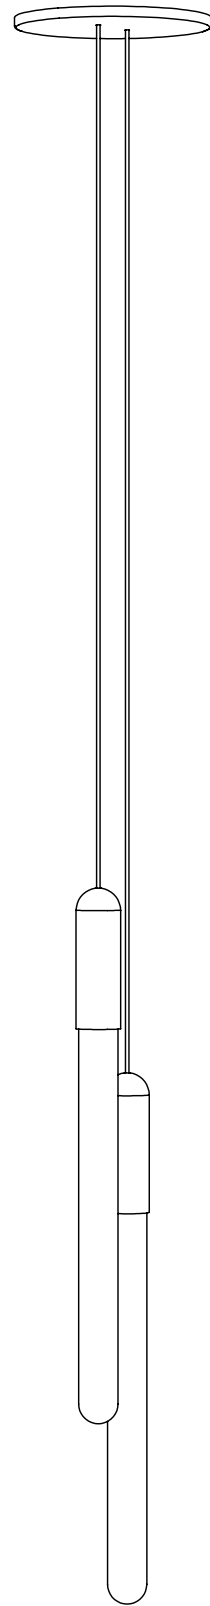

CASCADIA C1 ROUND

CODE CA_C1RD_COP
FINISH Brushed Copper

CODE CA_C1RD_BRB
FINISH Brushed Brass

CODE CA_C1RD_BLK
FINISH Anodized Black

MATERIALS Copper, Brass, Aluminum
FINISH Copper, Brass, Black
LAMPING Integrated LED
1W, 65 lumen (dimnable)
Temperature 2700K

WEIGHT 1.4 lbs
CANOPY 5" (127mm) diameter
0.3" (6mm) deep

CABLE 120" (3050mm) Standard
Coax cable

WATTAGE 120V and 240V

CUSTOM OPTIONS*

CABLE Extra length available upon request
**Please request pricing*

CASCADIA C2 ROUND

WEIGHT 2.4 lbs
 CANOPY 5" (127mm) diameter
 0.3" (6mm) deep

CABLE 120" (3050mm) Standard
 Coax cable

WATTAGE 120V and 240V

CUSTOM OPTIONS*

CABLE Extra length available upon request
**Please request pricing*

WEIGHT 3.4 lbs
CANOPY 5" (127mm) diameter
0.3" (6mm) deep

CABLE 120" (3050mm) Standard
Coax cable

WATTAGE 120V and 240V

CUSTOM OPTIONS*

CABLE Extra length available upon request
**Please request pricing*

CASCADIA C5 ROUND