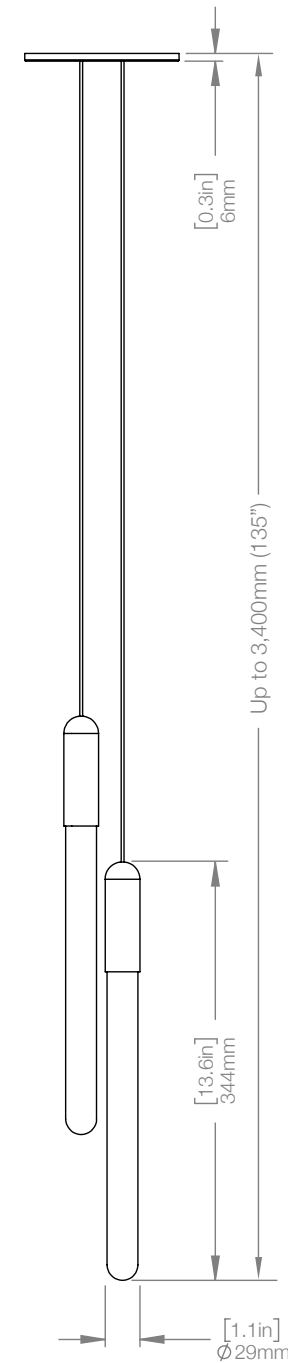

CASCADIA C1 ROUND

CODE CA_C1RD_COP
FINISH Brushed Copper

CODE CA_C1RD_BRB
FINISH Brushed Brass

CODE CA_C1RD_BLK
FINISH Anodized Black

MATERIALS Copper, Brass, Aluminum
FINISH Copper, Brass, Black
LAMPING Integrated LED
1W, 65 lumen (dimnable)
Temperature 2700K

WEIGHT 1.4 lbs
CANOPY 5" (127mm) diameter
0.3" (6mm) deep

CABLE 120" (3050mm) Standard
Coax cable

WATTAGE 120V and 240V

CUSTOM OPTIONS*

CABLE Extra length available upon request
**Please request pricing*

CASCADIA C2 ROUND

WEIGHT 2.4 lbs
 CANOPY 5" (127mm) diameter
 0.3" (6mm) deep

CABLE 120" (3050mm) Standard
 Coax cable

WATTAGE 120V and 240V

CUSTOM OPTIONS*

CABLE Extra length available upon request
**Please request pricing*

WEIGHT 3.4 lbs
CANOPY 5" (127mm) diameter
0.3" (6mm) deep

CABLE 120" (3050mm) Standard
Coax cable

WATTAGE 120V and 240V

CUSTOM OPTIONS*

CABLE Extra length available upon request
**Please request pricing*

CASCADIA C5 ROUND