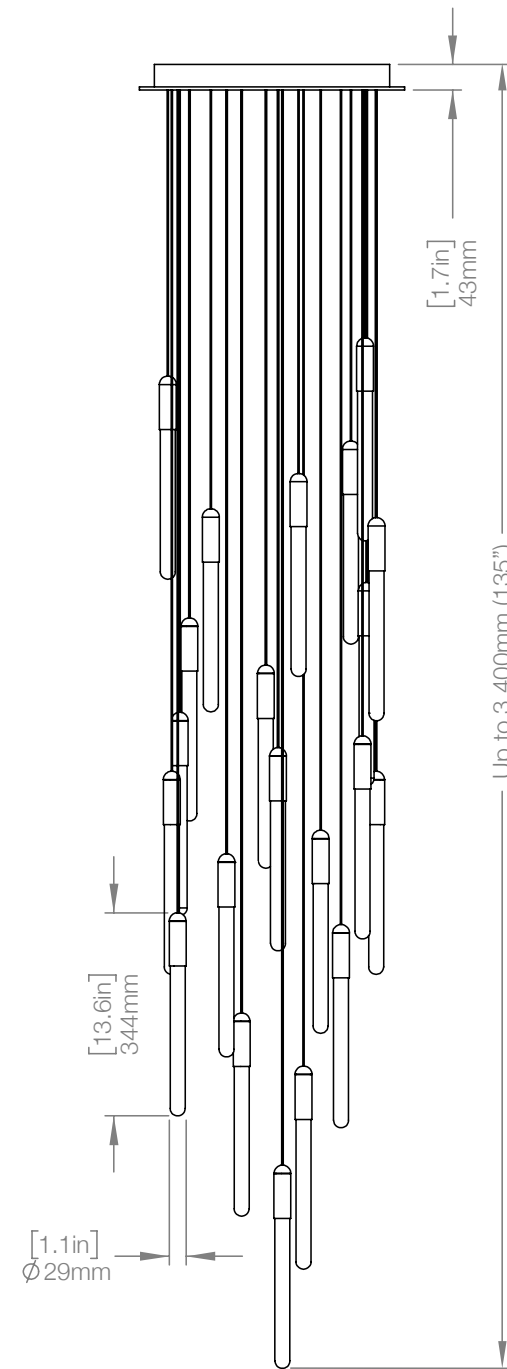

CASCADIA C21 RECTANGULAR

CODE CA_C21RE_COP

FINISH Brushed Copper

CODE CA_C21RE_BRB

FINISH Brushed Brass

CODE CA_C21RE_BLK

FINISH Anodized Black

MATERIALS Copper, Brass, Aluminum

FINISH Copper, Brass, Black

LAMPING Integrated LED
21W, 1365 lumen (dimmable)
Temperature 2700K

WEIGHT 27.2 lbs

CANOPY 17.7" (450mm) x 13.8" (350mm)
1.7" (43mm) deep

CABLE 120" (3050mm) Standard
Coax cable

WATTAGE 120V and 240V

CUSTOM OPTIONS*

CABLE Extra length available upon request
*Please request pricing