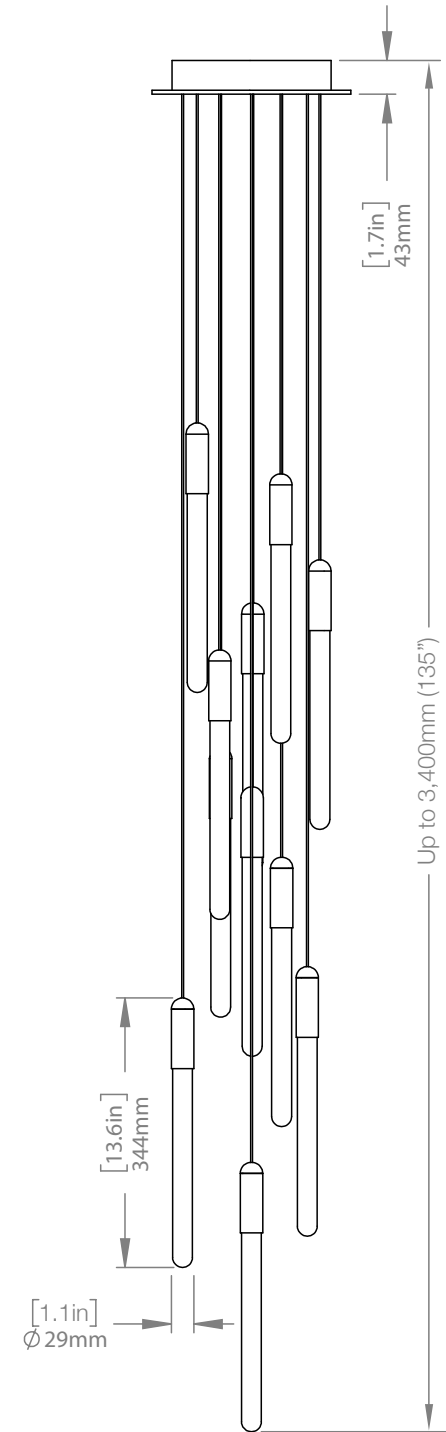

WEIGHT 1.4 lbs
CANOPY 5" (127mm) diameter
0.3" (6mm) deep

CABLE 120" (3050mm) Standard
Coax cable

WATTAGE 120V and 240V

CUSTOM OPTIONS*

CABLE Extra length available upon request
**Please request pricing*

CASCADIA C2 ROUND

WEIGHT 3.4 lbs
CANOPY 5" (127mm) diameter
0.3" (6mm) deep

CABLE 120" (3050mm) Standard
Coax cable

WATTAGE 120V and 240V

CUSTOM OPTIONS*

CABLE Extra length available upon request
**Please request pricing*

CASCADIA C5 ROUND

WEIGHT 13.3 lbs
CANOPY 8" (203mm) diameter
1.7" (43mm) deep

CABLE 120" (3050mm) Standard
Coax cable

WATTAGE 120V and 240V

CUSTOM OPTIONS*

CABLE Extra length available upon request
**Please request pricing*

WEIGHT 17.4 lbs
CANOPY 10" (254mm) diameter
1.7" (43mm) deep
CABLE 120" (3050mm) Standard
Coax cable

WATTAGE 120V and 240V

CUSTOM OPTIONS*

CABLE Extra length available upon request
**Please request pricing*