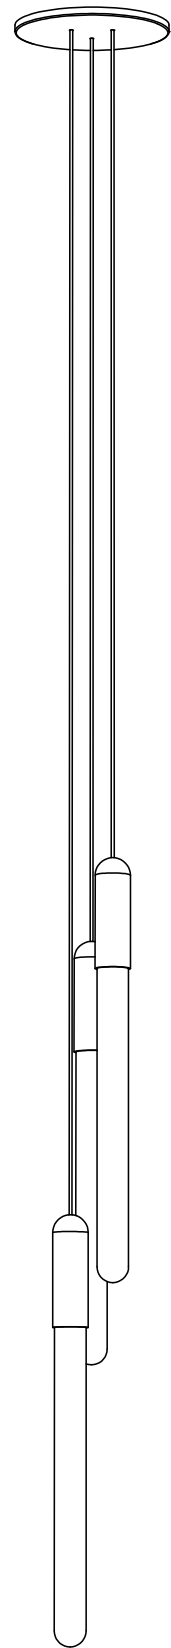

WEIGHT 1.4 lbs
CANOPY 5" (127mm) diameter
0.3" (6mm) deep

CABLE 120" (3050mm) Standard
Coax cable

WATTAGE 120V and 240V

CUSTOM OPTIONS*

CABLE Extra length available upon request
**Please request pricing*

CASCADIA C2 ROUND

WEIGHT 2.4 lbs
 CANOPY 5" (127mm) diameter
 0.3" (6mm) deep

CABLE 120" (3050mm) Standard
 Coax cable

WATTAGE 120V and 240V

CUSTOM OPTIONS*

CABLE Extra length available upon request
**Please request pricing*

WEIGHT 3.4 lbs
CANOPY 5" (127mm) diameter
0.3" (6mm) deep

CABLE 120" (3050mm) Standard
Coax cable

WATTAGE 120V and 240V

CUSTOM OPTIONS*

CABLE Extra length available upon request
**Please request pricing*

CASCADIA C5 ROUND