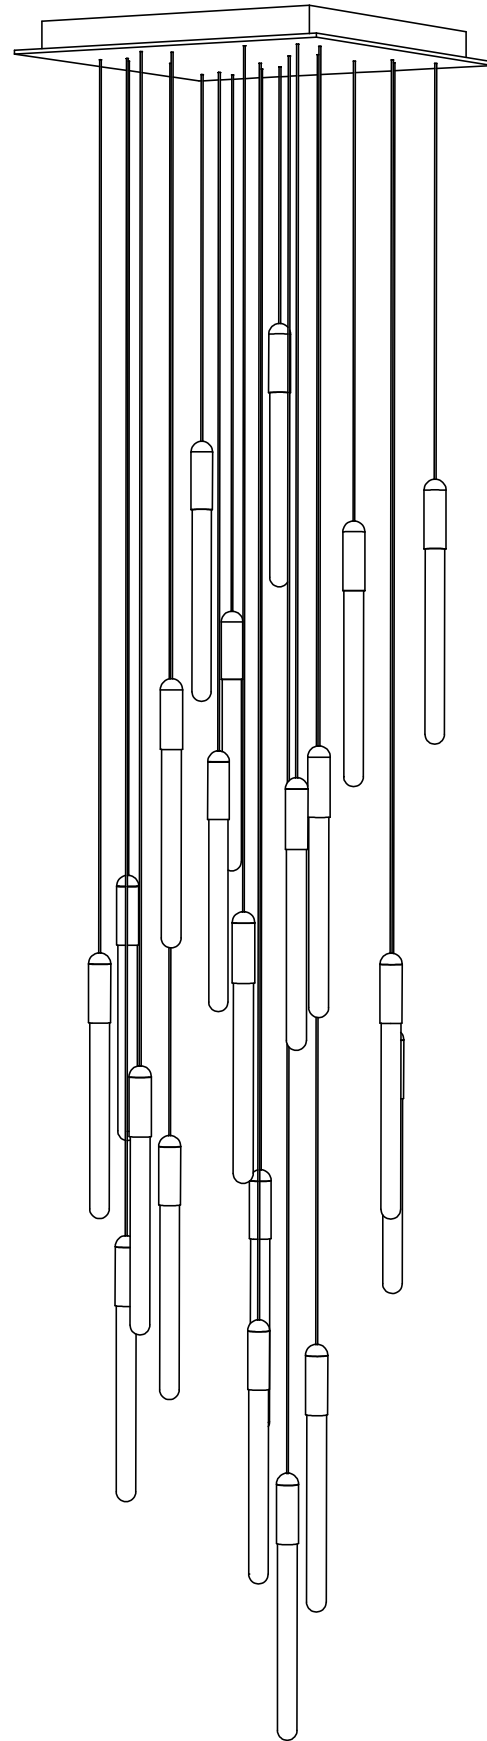

CASCADIA C21 SQUARE

CODE CA_C21SQ_COP

FINISH Brushed Copper

CODE CA_C21SQ_BRB

FINISH Brushed Brass

CODE CA_C21SQ_BLK

FINISH Anodized Black

MATERIALS Copper, Brass, Aluminum

FINISH Copper, Brass, Black

LAMPING Integrated LED
21W, 1365 lumen (dimmable)
Temperature 2700K

WEIGHT 28.8 lbs

CANOPY 17.7" (450mm) x 17.7" (450mm)
1.7" (43mm) deep

CABLE 120" (3050mm) Standard
Coax cable

WATTAGE 120V and 240V

CUSTOM OPTIONS*

CABLE Extra length available upon request
*Please request pricing