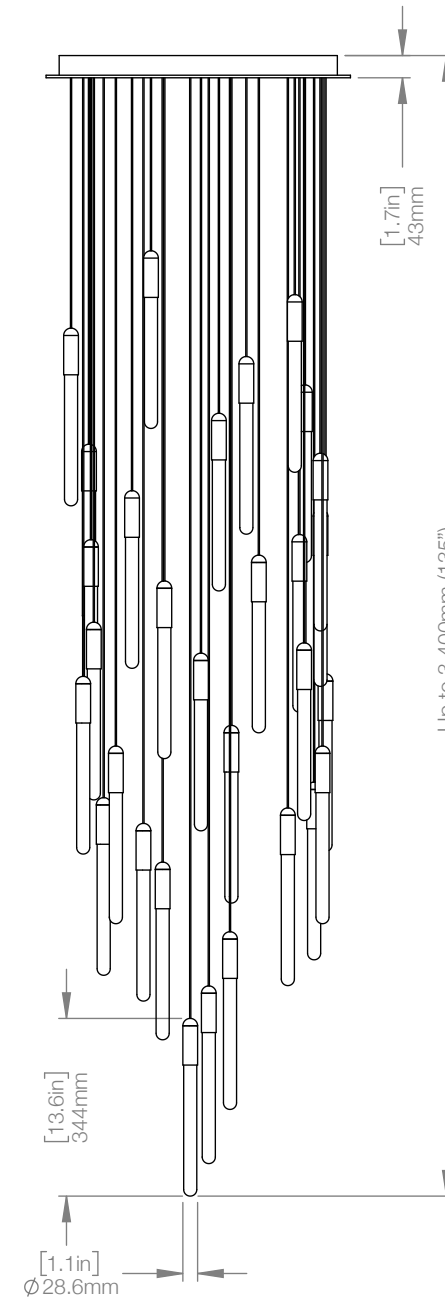

WEIGHT 27.2 lbs

CANOPY 17.7" (450mm) x 13.8" (350mm)
1.7" (43mm) deep

CABLE 120" (3050mm) Standard
Coax cable

WATTAGE 120V and 240V

CUSTOM OPTIONS*

CABLE Extra length available upon request
**Please request pricing*

WEIGHT 33 lbs
CANOPY 23.2" (590mm) x 13.8" (350mm)
1.7" (43mm) deep

CABLE 120" (3050mm) Standard
Coax cable

WATTAGE 120V and 240V

CUSTOM OPTIONS*

CABLE Extra length available upon request
**Please request pricing*