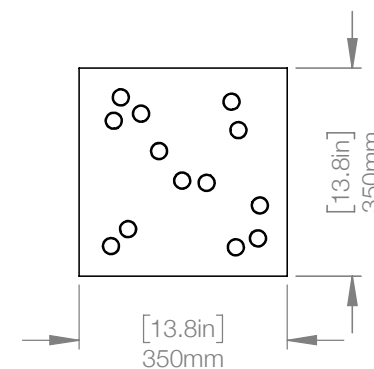

CASCADIA C13 SQUARE

CODE CA_C13SQ_COP

FINISH Brushed Copper

CODE CA_C13SQ_BRB

FINISH Brushed Brass

CODE CA_C13SQ_BLK

FINISH Anodized Black

MATERIALS Copper, Brass, Aluminum

FINISH Copper, Brass, Black

LAMPING Integrated LED
13W, 845 lumen (dimnable)
Temperature 2700K

WEIGHT 18 lbs

CANOPY 13.8" (350mm) x 13.8" (350mm)
1.7" (43mm) deep

CABLE 120" (3050mm) Standard
Coax cable

WATTAGE 120V and 240V

CUSTOM OPTIONS*

CABLE Extra length available upon request
*Please request pricing

CASCADIA C13 SQUARE

DESIGNED BY MATTHEW MCCORMICK

VANCOUVER, BC. CANADA
1 (888) 290-0840
INFO@MATTHEWMCCORMICK.CA

©2019 MATTHEW MCCORMICK STUDIO INC. ALL RIGHTS RESERVED
01-04-2019