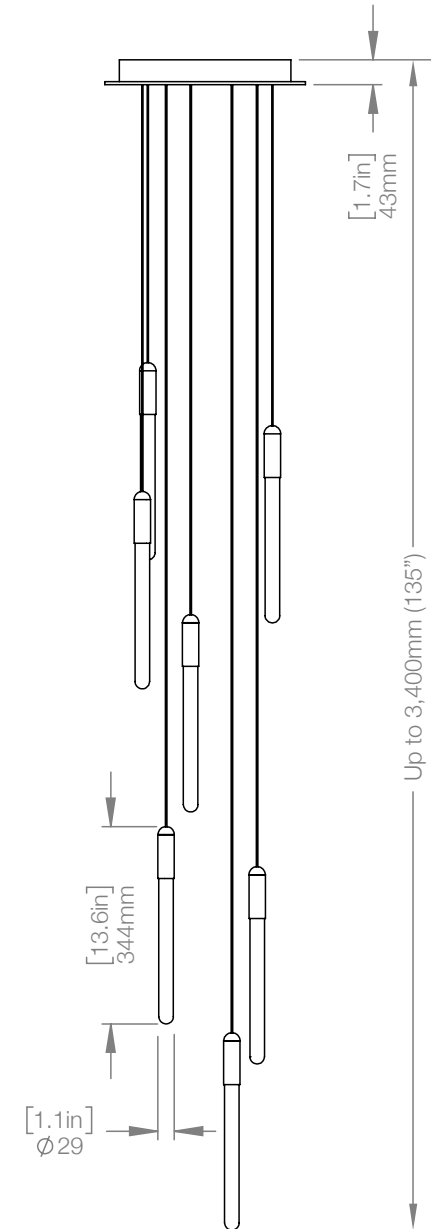

CASCADIA C7 SQUARE

CODE CA_C7SQ_COP
FINISH Brushed Copper

CODE CA_C7SQ_BRB
FINISH Brushed Brass

CODE CA_C7SQ_BLK
FINISH Anodized Black

MATERIALS Copper, Brass, Aluminum
FINISH Copper, Brass, Black
LAMPING Integrated LED
7W, 455 lumen (dimnable)
Temperature 2700K

WEIGHT 12 lbs
CANOPY 13.8" (350mm) x 13.8" (350mm)
1.7" (43mm) deep

CABLE 120" (3050mm) Standard
Coax cable

WATTAGE 120V and 240V

CUSTOM OPTIONS*

CABLE Extra length available upon request
*Please request pricing