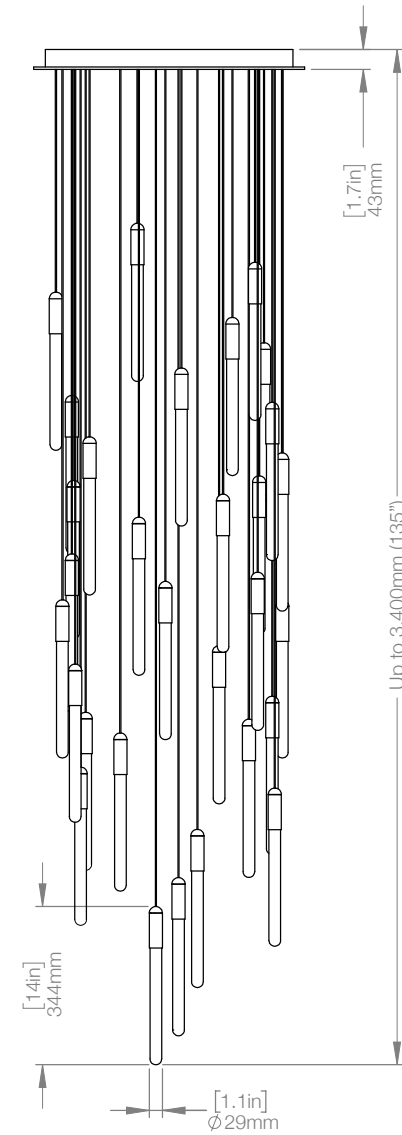

CASCADIA C30 SQUARE

CODE CA_C30SQ_COP

FINISH Brushed Copper

CODE CA_C30SQ_BRB

FINISH Brushed Brass

CODE CA_C30SQ_BLK

FINISH Anodized Black

MATERIALS Copper, Brass, Aluminum

FINISH Copper, Brass, Black

LAMPING Integrated LED
30W, 1950 lumen (dimnable)
Temperature 2700K

WEIGHT 42.8 lbs

CANOPY 23.2" (590mm) x 23.2" (590mm)
1.7" (43mm) deep

CABLE 120" (3050mm) Standard
Coax cable

WATTAGE 120V and 240V

CUSTOM OPTIONS*

CABLE Extra length available upon request
*Please request pricing