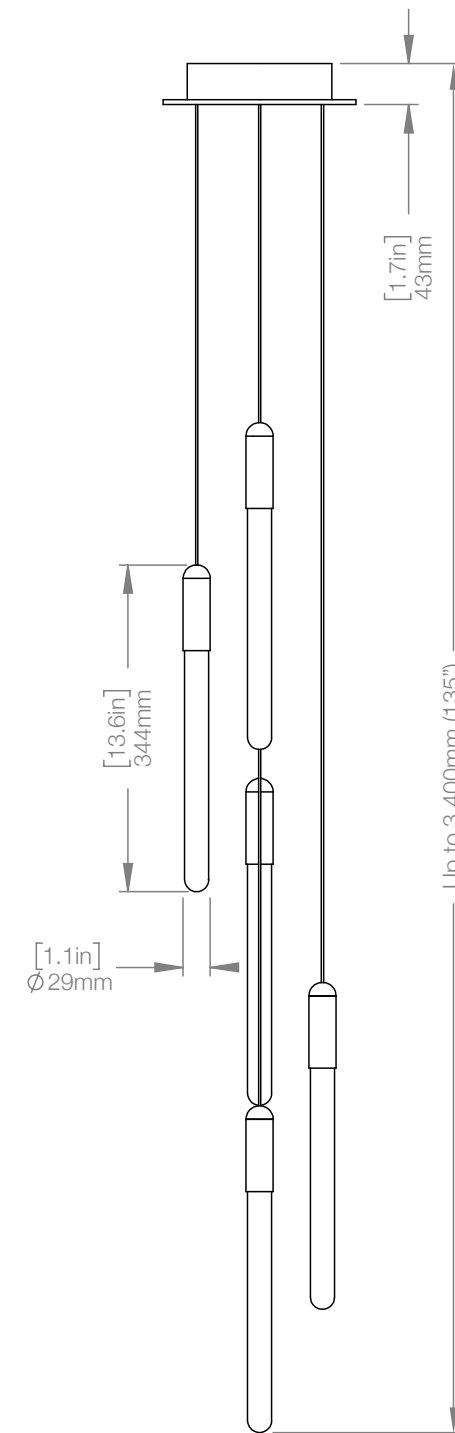

WEIGHT 1.4 lbs
CANOPY 5" (127mm) diameter
0.3" (6mm) deep

CABLE 120" (3050mm) Standard
Coax cable

WATTAGE 120V and 240V

CUSTOM OPTIONS*

CABLE Extra length available upon request
**Please request pricing*

CASCADIA C2 ROUND

WEIGHT 2.4 lbs
 CANOPY 5" (127mm) diameter
 0.3" (6mm) deep

CABLE 120" (3050mm) Standard
 Coax cable

WATTAGE 120V and 240V

CUSTOM OPTIONS*

CABLE Extra length available upon request
**Please request pricing*

WEIGHT 3.4 lbs
CANOPY 5" (127mm) diameter
0.3" (6mm) deep

CABLE 120" (3050mm) Standard
Coax cable

WATTAGE 120V and 240V

CUSTOM OPTIONS*

CABLE Extra length available upon request
**Please request pricing*

CASCADIA C5 ROUND

WEIGHT 9.3 lbs
CANOPY 8" (203mm) diameter
1.7" (43mm) deep

CABLE 120" (3050mm) Standard
Coax cable

WATTAGE 120V and 240V

CUSTOM OPTIONS*

CABLE Extra length available upon request
**Please request pricing*