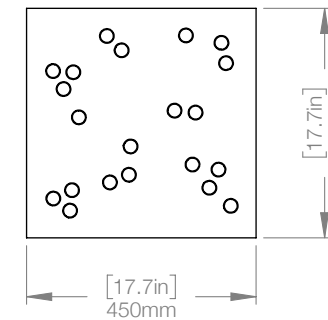

CASCADIA C21 SQUARE

CODE CA_C21SQ_COP

FINISH Brushed Copper

CODE CA_C21SQ_BRB

FINISH Brushed Brass

CODE CA_C21SQ_BLK

FINISH Anodized Black

MATERIALS Copper, Brass, Aluminum

FINISH Copper, Brass, Black

LAMPING Integrated LED
21W, 1365 lumen (dimmable)
Temperature 2700K

WEIGHT 28.8 lbs

CANOPY 17.7" (450mm) x 17.7" (450mm)
1.7" (43mm) deep

CABLE 120" (3050mm) Standard
Coax cable

WATTAGE 120V and 240V

CUSTOM OPTIONS*

CABLE Extra length available upon request
*Please request pricing