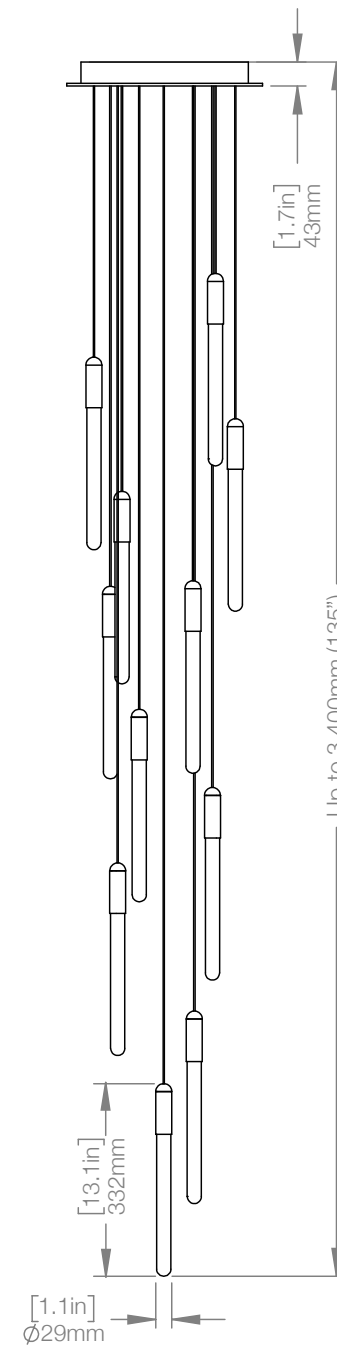

CASCADIA C11 SQUARE

CODE CA_C11SQ_COP

FINISH Brushed Copper

CODE CA_C11SQ_BRB

FINISH Brushed Brass

CODE CA_C11SQ_BLK

FINISH Anodized Black

MATERIALS Copper, Brass, Aluminum

FINISH Copper, Brass, Black

LAMPING Integrated LED
11W, 715 lumen (dimmable)
Temperature 2700K

WEIGHT 16 lbs

CANOPY 13.8" (350mm) x 13.8" (350mm)
1.7" (43mm) deep

CABLE 120" (3050mm) Standard
Coax cable

WATTAGE 120V and 240V

CUSTOM OPTIONS*

CABLE Extra length available upon request
*Please request pricing