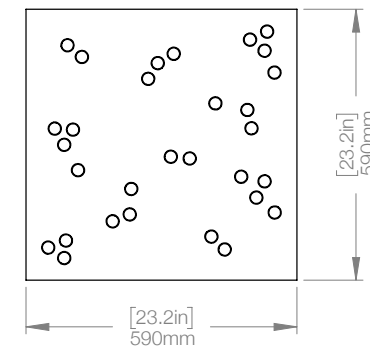

CASCADIA C30 SQUARE

CODE CA_C30SQ_COP

FINISH Brushed Copper

CODE CA_C30SQ_BRB

FINISH Brushed Brass

CODE CA_C30SQ_BLK

FINISH Anodized Black

MATERIALS Copper, Brass, Aluminum

FINISH Copper, Brass, Black

LAMPING Integrated LED
30W, 1950 lumen (dimnable)
Temperature 2700K

WEIGHT 42.8 lbs

CANOPY 23.2" (590mm) x 23.2" (590mm)
1.7" (43mm) deep

CABLE 120" (3050mm) Standard
Coax cable

WATTAGE 120V and 240V

CUSTOM OPTIONS*

CABLE Extra length available upon request
*Please request pricing