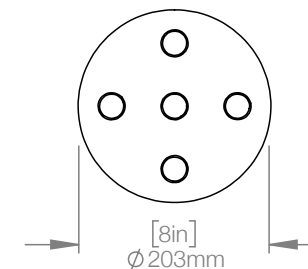

WEIGHT 3.4 lbs
CANOPY 5" (127mm) diameter
0.3" (6mm) deep

CABLE 120" (3050mm) Standard
Coax cable

WATTAGE 120V and 240V

CUSTOM OPTIONS*

CABLE Extra length available upon request
**Please request pricing*

CASCADIA C5 ROUND