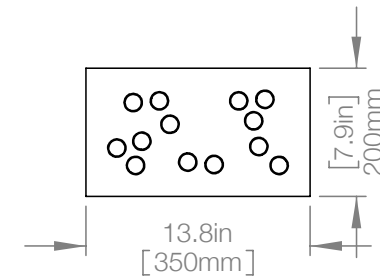

CASCADIA C13 RECTANGULAR

CODE CA_C13RE_COP
FINISH Brushed Copper

CODE CA_C13RE_BRB
FINISH Brushed Brass

CODE CA_C13RE_BK
FINISH Anodized Black

MATERIALS Copper, Brass, Aluminum
FINISH Copper, Brass, Black
LAMPING Integrated LED
13W, 845 lumen (dimnable)
Temperature 2700K

WEIGHT 16.1 lbs
CANOPY 13.8" (350mm) x 7.9" (200mm)
1.7" (43mm) deep

CABLE 120" (3050mm) Standard
Coax cable

WATTAGE 120V and 240V

CUSTOM OPTIONS*

CABLE Extra length available upon request
*Please request pricing