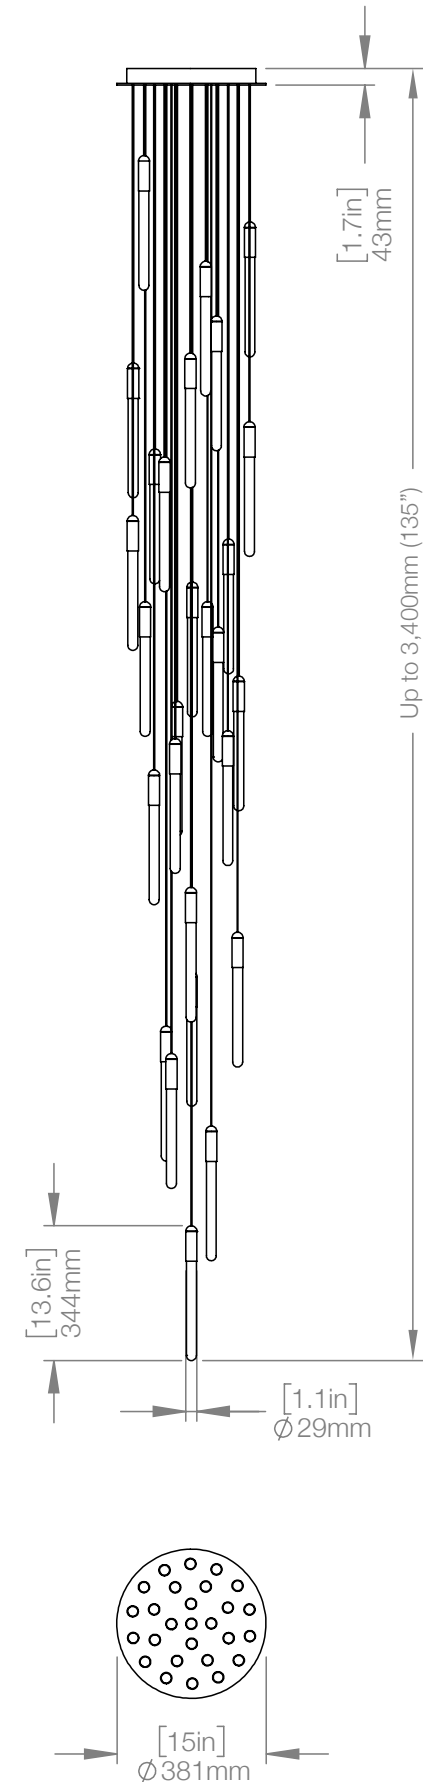

CASCADIA C27 ROUND

CODE CA_C27RD_COP

FINISH Brushed Copper

CODE CA_C27RD_BRB

FINISH Brushed Brass

CODE CA_C27RD_BLK

FINISH Anodized Black

MATERIALS Copper, Brass, Aluminum
FINISH Copper, Brass, Black
LAMPING Integrated LED
27W, 1755 lumen (dimmable)
Temperature 2700K

WEIGHT 40.1 lbs

CANOPY 15" (380mm) diameter
1.7" (43mm) deep

CABLE 120" (3050mm) Standard
Coax cable

WATTAGE 120V and 240V

CUSTOM OPTIONS*

CABLE Extra length available upon request
*Please request pricing

CASCADIA C27 ROUND

DESIGNED BY MATTHEW MCCORMICK

VANCOUVER, BC. CANADA
1 (888) 290-0840
INFO@MATTHEWMCCORMICK.CA

©2019 MATTHEW MCCORMICK STUDIO INC. ALL RIGHTS RESERVED
01-04-2019