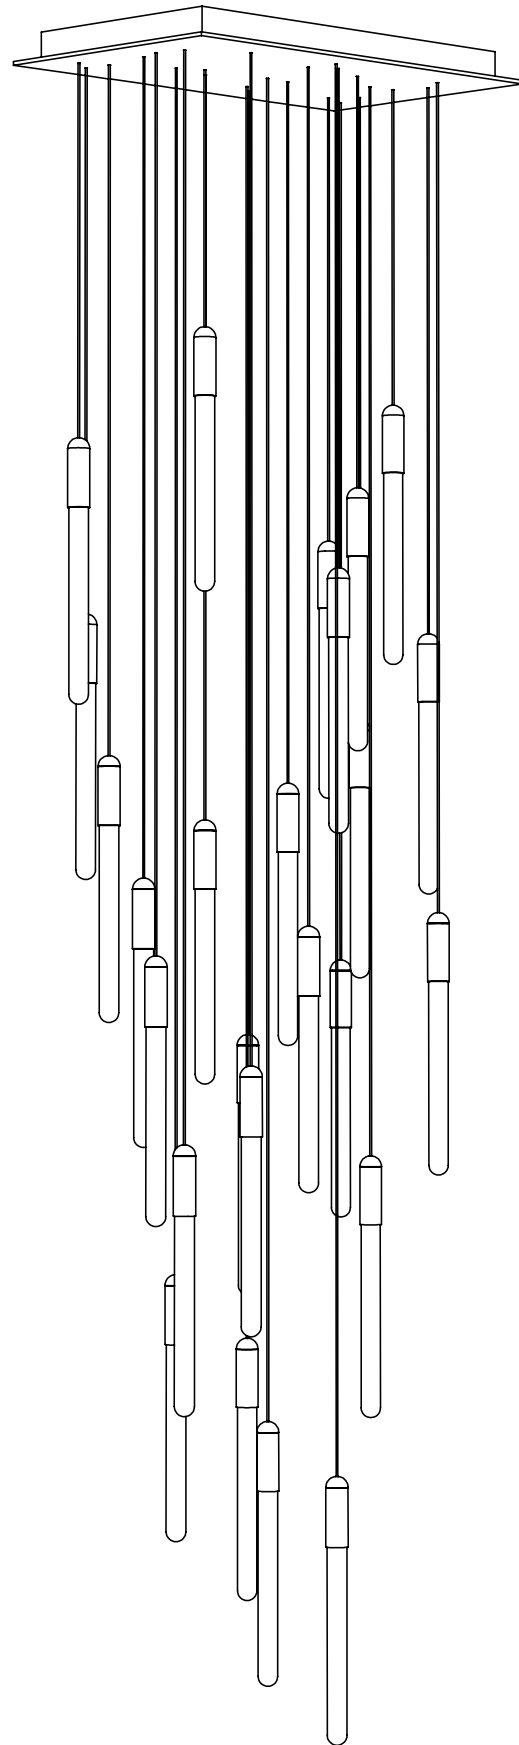

WEIGHT 27.2 lbs

CANOPY 17.7" (450mm) x 13.8" (350mm)
1.7" (43mm) deep

CABLE 120" (3050mm) Standard
Coax cable

WATTAGE 120V and 240V

CUSTOM OPTIONS*

CABLE Extra length available upon request
**Please request pricing*