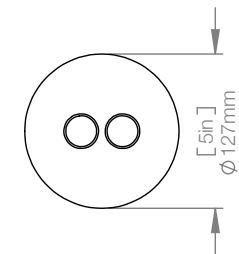

WEIGHT 1.4 lbs
CANOPY 5" (127mm) diameter
0.3" (6mm) deep

CABLE 120" (3050mm) Standard
Coax cable

WATTAGE 120V and 240V

CUSTOM OPTIONS*

CABLE Extra length available upon request
**Please request pricing*

CASCADIA C2 ROUND