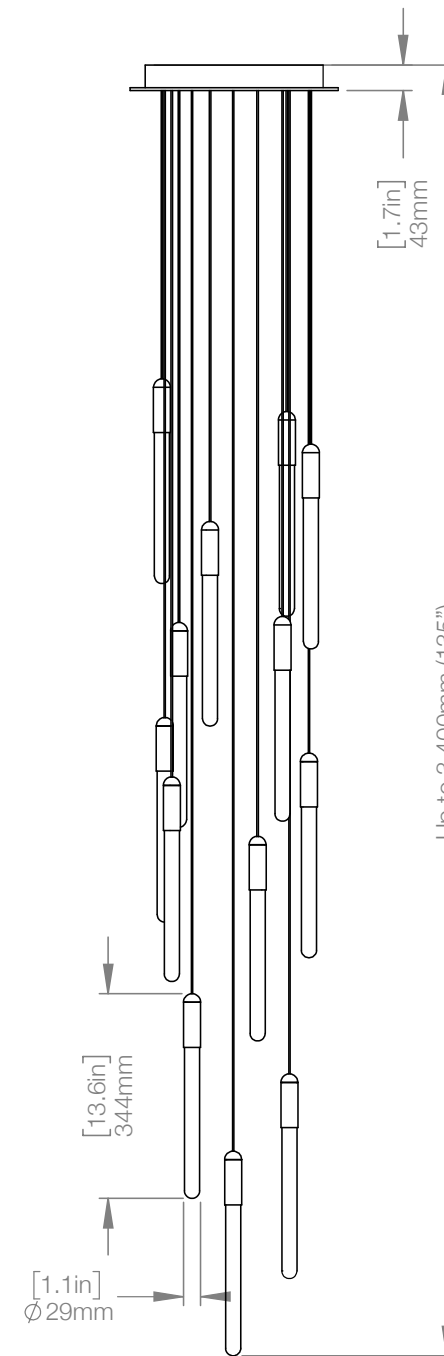

CASCADIA C13 SQUARE

CODE CA_C13SQ_COP

FINISH Brushed Copper

CODE CA_C13SQ_BRB

FINISH Brushed Brass

CODE CA_C13SQ_BLK

FINISH Anodized Black

MATERIALS Copper, Brass, Aluminum

FINISH Copper, Brass, Black

LAMPING Integrated LED
13W, 845 lumen (dimnable)
Temperature 2700K

WEIGHT 18 lbs

CANOPY 13.8" (350mm) x 13.8" (350mm)
1.7" (43mm) deep

CABLE 120" (3050mm) Standard
Coax cable

WATTAGE 120V and 240V

CUSTOM OPTIONS*

CABLE Extra length available upon request
*Please request pricing

CASCADIA C13 SQUARE

DESIGNED BY MATTHEW MCCORMICK

VANCOUVER, BC. CANADA
1 (888) 290-0840
INFO@MATTHEWMCCORMICK.CA

©2019 MATTHEW MCCORMICK STUDIO INC. ALL RIGHTS RESERVED
01-04-2019