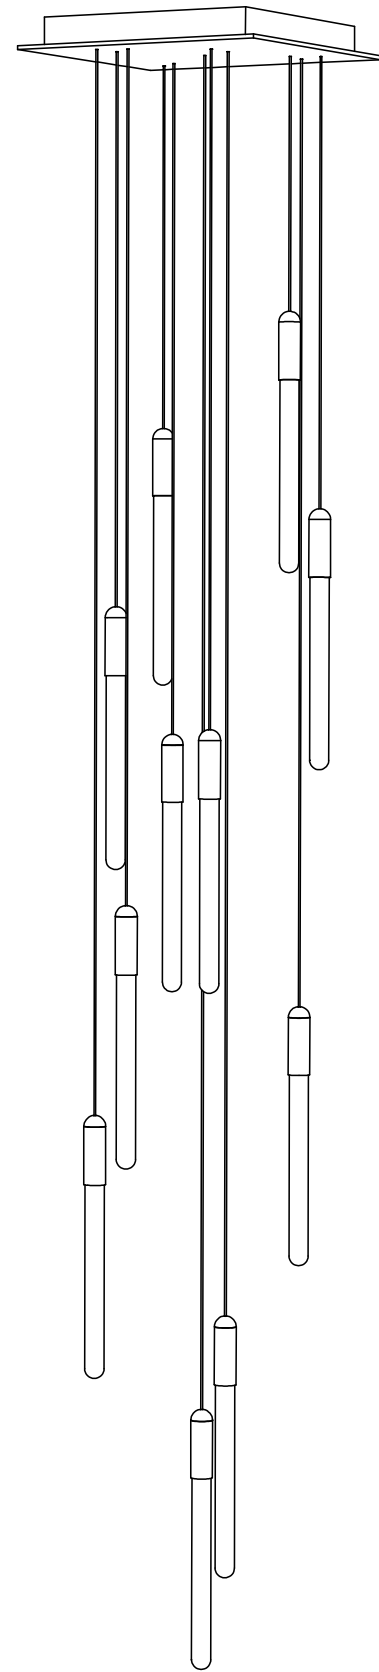

CASCADIA C11 SQUARE

CODE CA_C11SQ_COP

FINISH Brushed Copper

CODE CA_C11SQ_BRB

FINISH Brushed Brass

CODE CA_C11SQ_BLK

FINISH Anodized Black

MATERIALS Copper, Brass, Aluminum

FINISH Copper, Brass, Black

LAMPING Integrated LED
11W, 715 lumen (dimmable)
Temperature 2700K

WEIGHT 16 lbs

CANOPY 13.8" (350mm) x 13.8" (350mm)
1.7" (43mm) deep

CABLE 120" (3050mm) Standard
Coax cable

WATTAGE 120V and 240V

CUSTOM OPTIONS*

CABLE Extra length available upon request
*Please request pricing