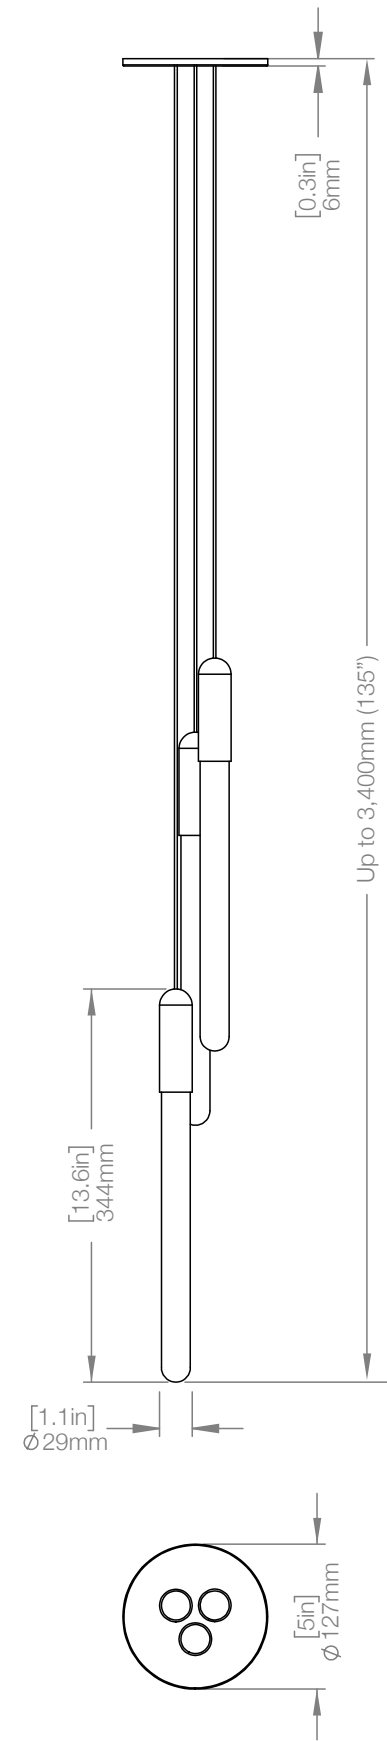

WEIGHT 1.4 lbs
CANOPY 5" (127mm) diameter
0.3" (6mm) deep

CABLE 120" (3050mm) Standard
Coax cable

WATTAGE 120V and 240V

CUSTOM OPTIONS*

CABLE Extra length available upon request
**Please request pricing*

CASCADIA C2 ROUND

WEIGHT 2.4 lbs
 CANOPY 5" (127mm) diameter
 0.3" (6mm) deep

CABLE 120" (3050mm) Standard
 Coax cable

WATTAGE 120V and 240V

CUSTOM OPTIONS*

CABLE Extra length available upon request
**Please request pricing*

WEIGHT 3.4 lbs
CANOPY 5" (127mm) diameter
0.3" (6mm) deep

CABLE 120" (3050mm) Standard
Coax cable

WATTAGE 120V and 240V

CUSTOM OPTIONS*

CABLE Extra length available upon request
**Please request pricing*

CASCADIA C5 ROUND

WEIGHT 9.3 lbs
CANOPY 8" (203mm) diameter
1.7" (43mm) deep

CABLE 120" (3050mm) Standard
Coax cable

WATTAGE 120V and 240V

CUSTOM OPTIONS*

CABLE Extra length available upon request
**Please request pricing*