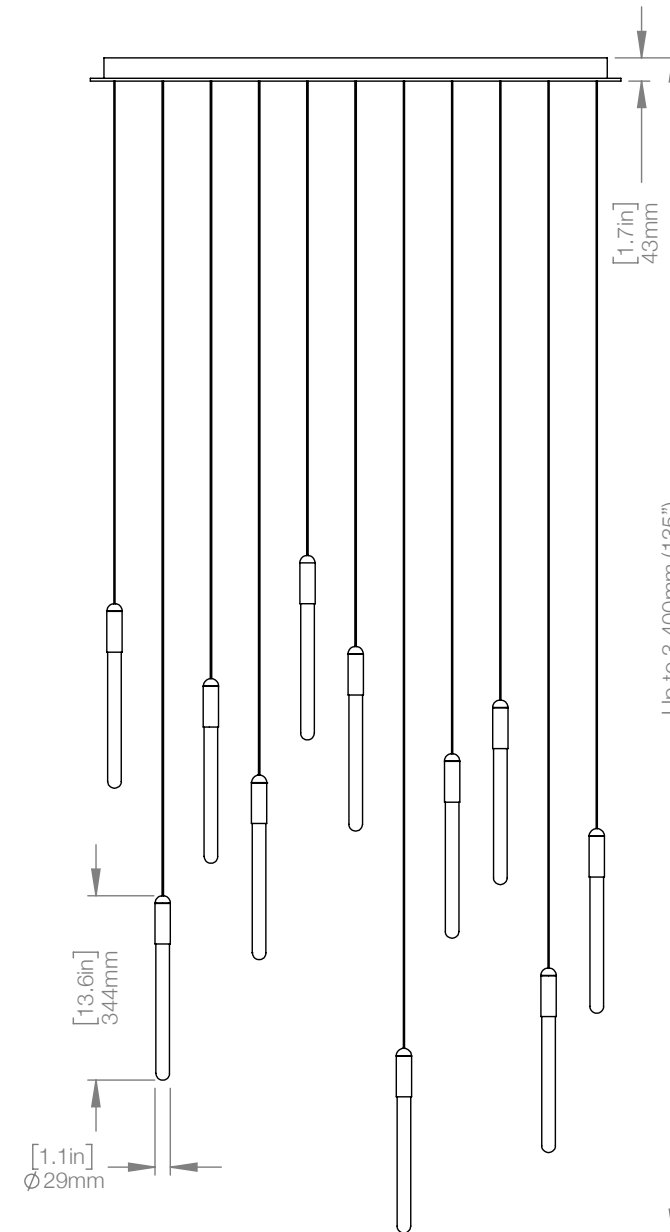

CASCADIA C11 LINEAR

CODE CA_C11LN_COP
FINISH Brushed Copper

CODE CA_C11LN_BRB
FINISH Brushed Brass

CODE CA_C11LN_BLK
FINISH Anodized Black

MATERIALS Copper, Brass, Aluminum
FINISH Copper, Brass, Black
LAMPING Integrated LED
11W, 715 lumen (dimmable)
Temperature 2700K

WEIGHT 31.9 lbs
CANOPY 39" (990mm) x 6.5" (165mm)
1.7" (43mm) deep

CABLE 120" (3050mm) Standard
Coax cable

WATTAGE 120V and 240V

CUSTOM OPTIONS*

CABLE Extra length available upon request
*Please request pricing