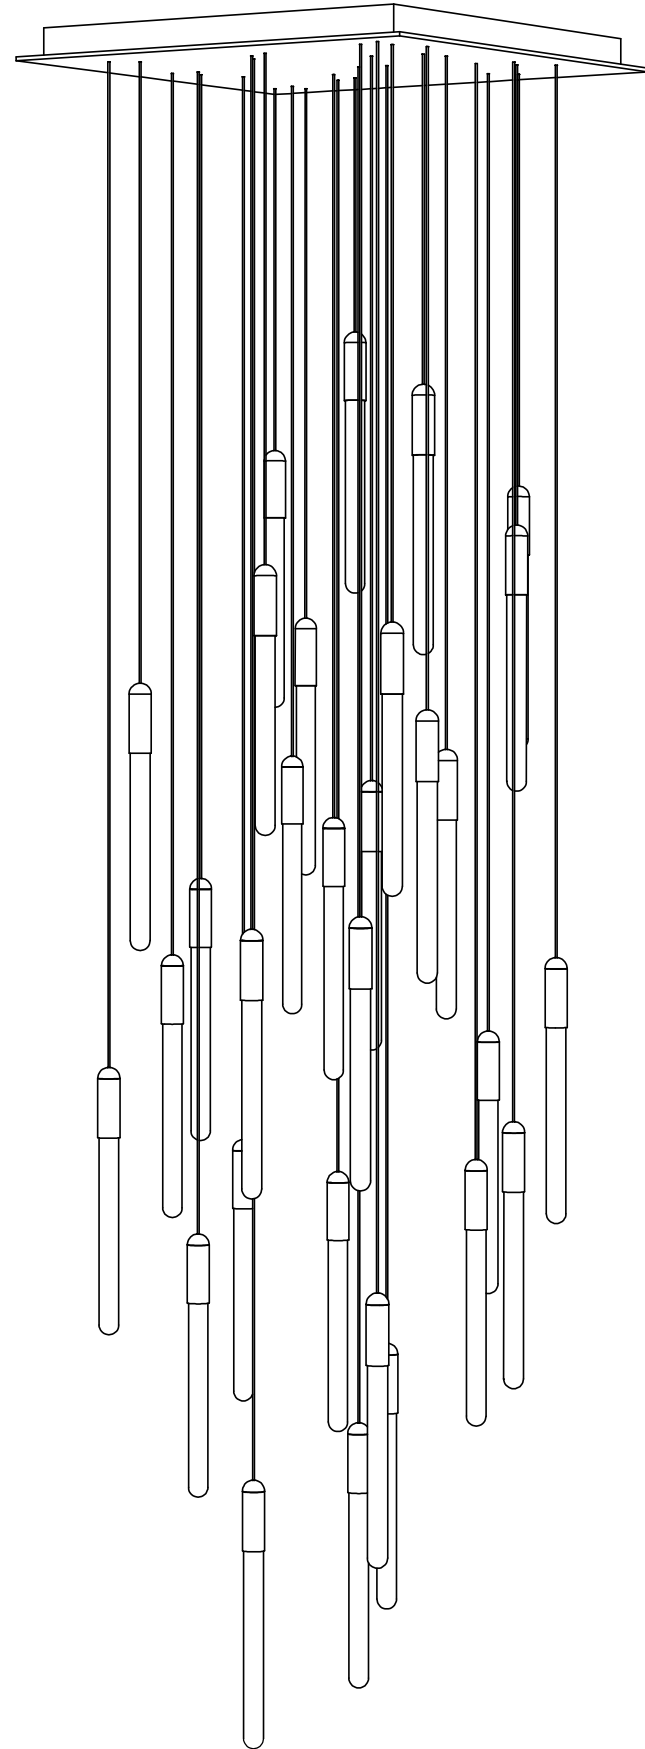

CASCADIA C30 SQUARE

CODE CA_C30SQ_COP

FINISH Brushed Copper

CODE CA_C30SQ_BRB

FINISH Brushed Brass

CODE CA_C30SQ_BLK

FINISH Anodized Black

MATERIALS Copper, Brass, Aluminum

FINISH Copper, Brass, Black

LAMPING Integrated LED
30W, 1950 lumen (dimnable)
Temperature 2700K

WEIGHT 42.8 lbs

CANOPY 23.2" (590mm) x 23.2" (590mm)
1.7" (43mm) deep

CABLE 120" (3050mm) Standard
Coax cable

WATTAGE 120V and 240V

CUSTOM OPTIONS*

CABLE Extra length available upon request
*Please request pricing