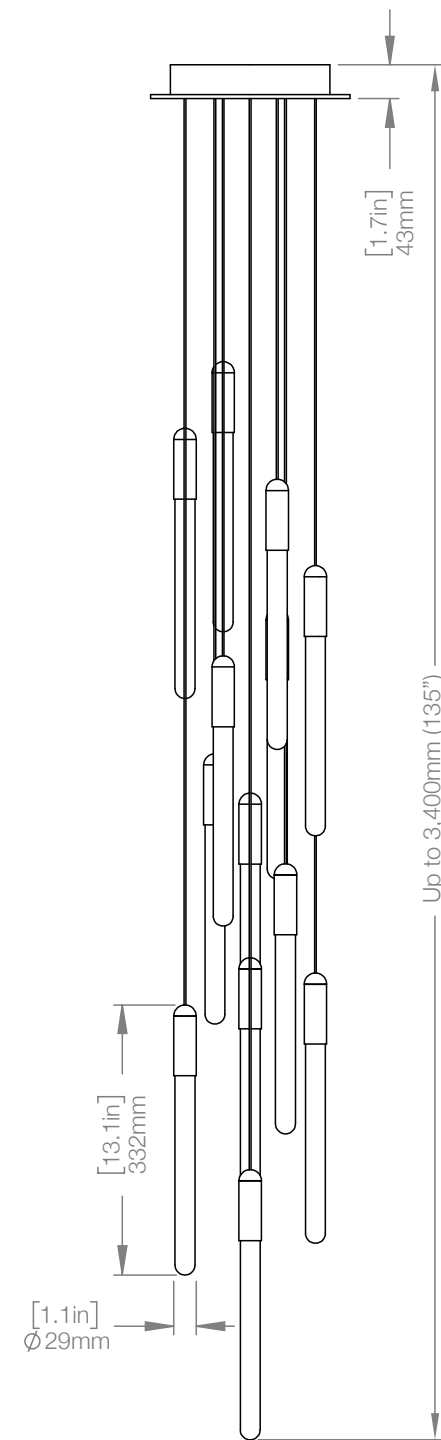

WEIGHT 1.4 lbs
CANOPY 5" (127mm) diameter
0.3" (6mm) deep

CABLE 120" (3050mm) Standard
Coax cable

WATTAGE 120V and 240V

CUSTOM OPTIONS*

CABLE Extra length available upon request
**Please request pricing*

CASCADIA C2 ROUND

WEIGHT 3.4 lbs
CANOPY 5" (127mm) diameter
0.3" (6mm) deep

CABLE 120" (3050mm) Standard
Coax cable

WATTAGE 120V and 240V

CUSTOM OPTIONS*

CABLE Extra length available upon request
**Please request pricing*

CASCADIA C5 ROUND

WEIGHT 13.3 lbs
CANOPY 8" (203mm) diameter
1.7" (43mm) deep

CABLE 120" (3050mm) Standard
Coax cable

WATTAGE 120V and 240V

CUSTOM OPTIONS*

CABLE Extra length available upon request
**Please request pricing*

WEIGHT 17.4 lbs
CANOPY 10" (254mm) diameter
1.7" (43mm) deep
CABLE 120" (3050mm) Standard
Coax cable

WATTAGE 120V and 240V

CUSTOM OPTIONS*

CABLE Extra length available upon request
**Please request pricing*