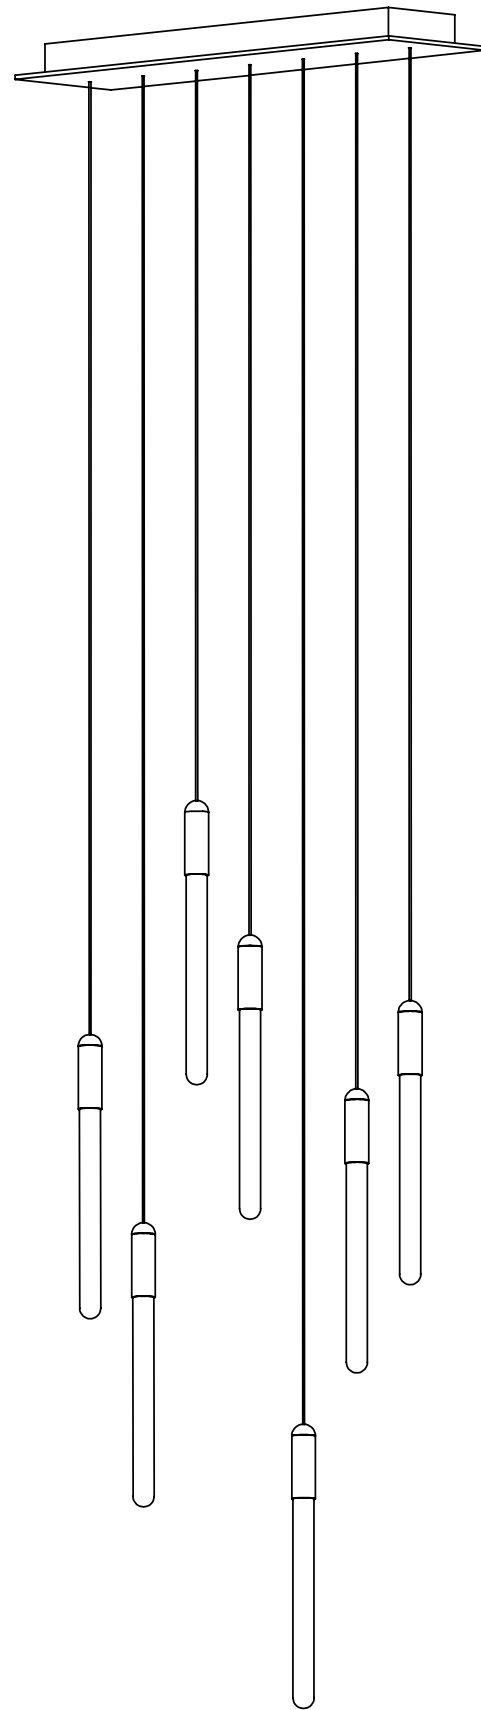

CASCADIA C7 LINEAR

CODE CA_C7LN_COP
FINISH Brushed Copper

CODE CA_C7LN_BRB
FINISH Brushed Brass

CODE CA_C7LN_BLK
FINISH Anodized Black

MATERIALS Copper, Brass, Aluminum
FINISH Copper, Brass, Black
LAMPING Integrated LED
7W, 445 lumen (dimmable)
Temperature 2700K

WEIGHT 20.4 lbs
CANOPY 24.8" (630mm) x 6.5" (165mm)
1.7" (43mm) deep

CABLE 120" (3050mm) Standard
Coax cable

WATTAGE 120V and 240V

CUSTOM OPTIONS*

CABLE Extra length available upon request
*Please request pricing