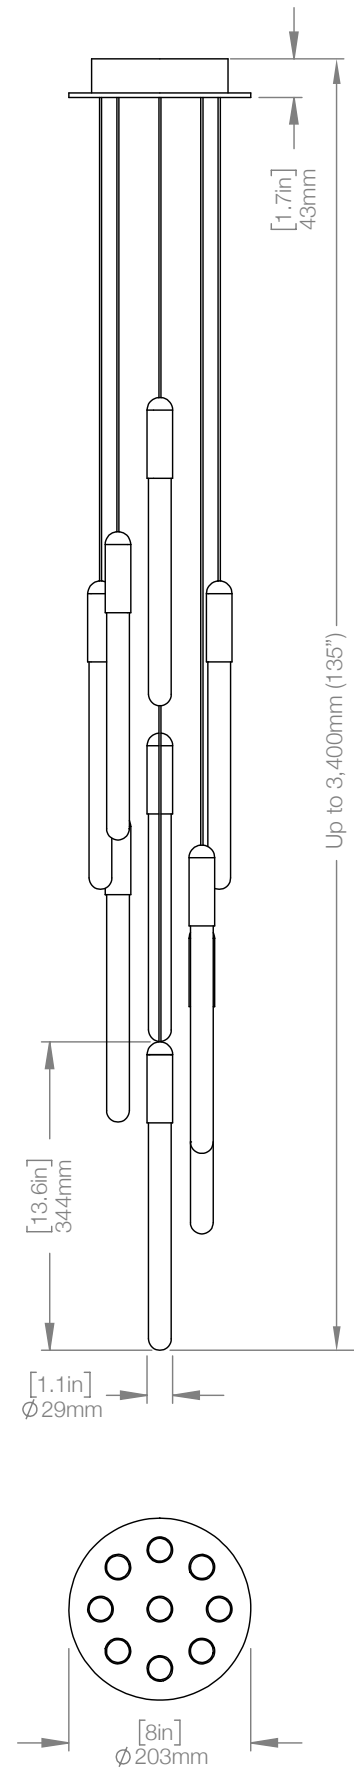

WEIGHT 1.4 lbs
CANOPY 5" (127mm) diameter
0.3" (6mm) deep

CABLE 120" (3050mm) Standard
Coax cable

WATTAGE 120V and 240V

CUSTOM OPTIONS*

CABLE Extra length available upon request
**Please request pricing*

CASCADIA C2 ROUND

WEIGHT 3.4 lbs
CANOPY 5" (127mm) diameter
0.3" (6mm) deep

CABLE 120" (3050mm) Standard
Coax cable

WATTAGE 120V and 240V

CUSTOM OPTIONS*

CABLE Extra length available upon request
**Please request pricing*

CASCADIA C5 ROUND

WEIGHT 9.3 lbs
CANOPY 8" (203mm) diameter
1.7" (43mm) deep

CABLE 120" (3050mm) Standard
Coax cable

WATTAGE 120V and 240V

CUSTOM OPTIONS*

CABLE Extra length available upon request
**Please request pricing*

WEIGHT 11.3 lbs
CANOPY 8" (203mm) diameter
1.7" (43mm) deep

CABLE 120" (3050mm) Standard
Coax cable

WATTAGE 120V and 240V

CUSTOM OPTIONS*

CABLE Extra length available upon request
**Please request pricing*