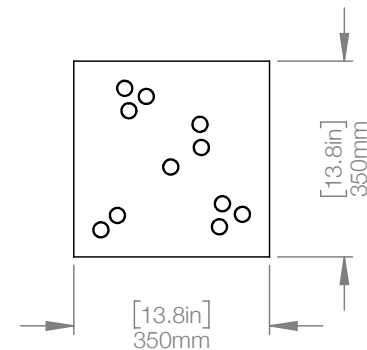

CASCADIA C11 SQUARE

CODE CA_C11SQ_COP

FINISH Brushed Copper

CODE CA_C11SQ_BRB

FINISH Brushed Brass

CODE CA_C11SQ_BLK

FINISH Anodized Black

MATERIALS Copper, Brass, Aluminum

FINISH Copper, Brass, Black

LAMPING Integrated LED
11W, 715 lumen (dimmable)
Temperature 2700K

WEIGHT 16 lbs

CANOPY 13.8" (350mm) x 13.8" (350mm)
1.7" (43mm) deep

CABLE 120" (3050mm) Standard
Coax cable

WATTAGE 120V and 240V

CUSTOM OPTIONS*

CABLE Extra length available upon request
*Please request pricing