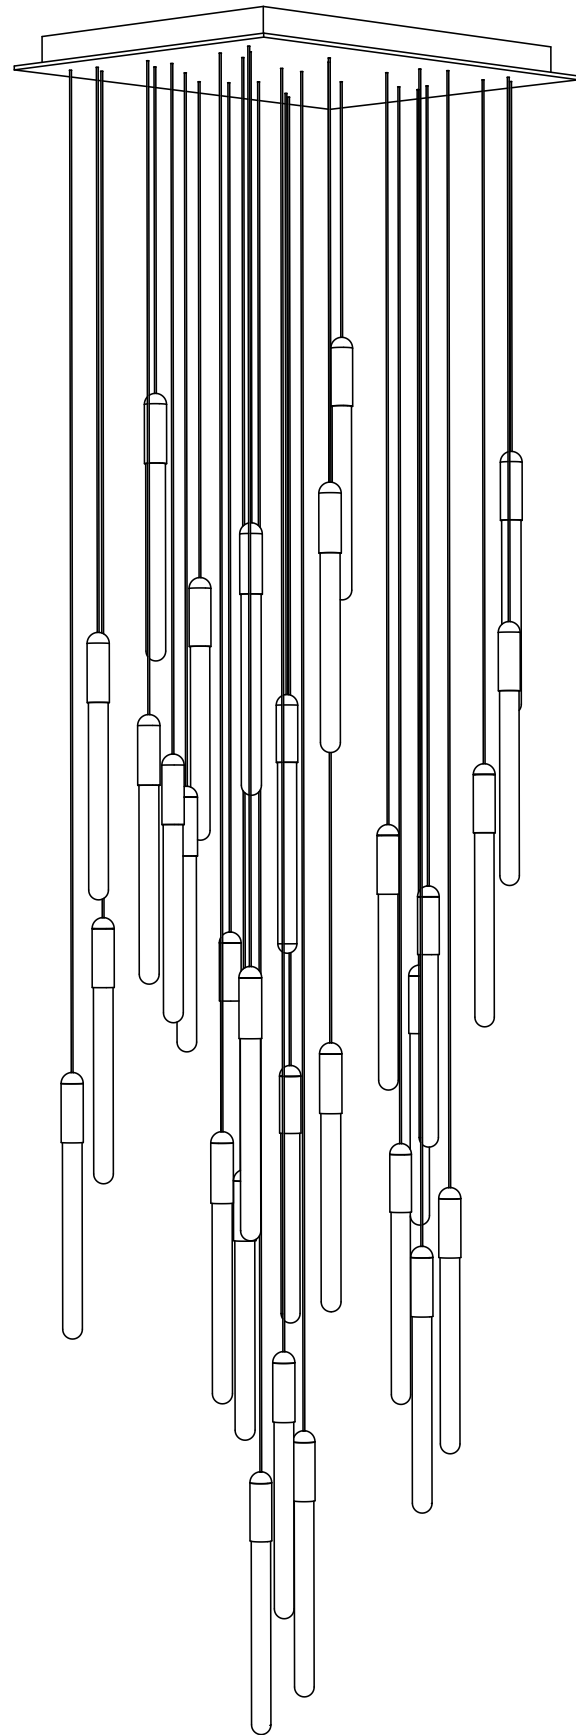

WEIGHT 33 lbs
CANOPY 23.2" (590mm) x 13.8" (350mm)
1.7" (43mm) deep

CABLE 120" (3050mm) Standard
Coax cable

WATTAGE 120V and 240V

CUSTOM OPTIONS*

CABLE Extra length available upon request
**Please request pricing*