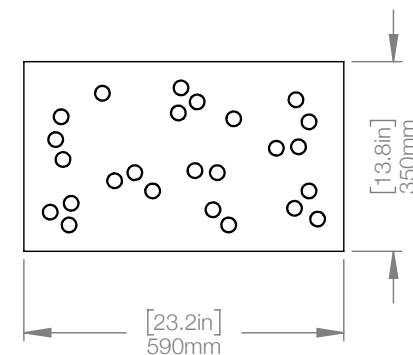

WEIGHT 27.2 lbs

CANOPY 17.7" (450mm) x 13.8" (350mm)
1.7" (43mm) deep

CABLE 120" (3050mm) Standard
Coax cable

WATTAGE 120V and 240V

CUSTOM OPTIONS*

CABLE Extra length available upon request
**Please request pricing*