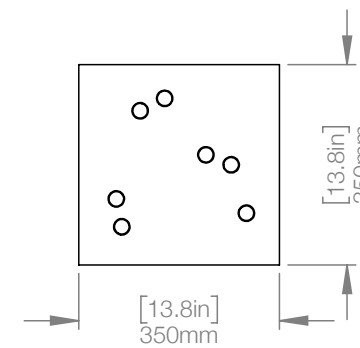

CASCADIA C7 SQUARE

CODE CA_C7SQ_COP
FINISH Brushed Copper

CODE CA_C7SQ_BRB
FINISH Brushed Brass

CODE CA_C7SQ_BLK
FINISH Anodized Black

MATERIALS Copper, Brass, Aluminum
FINISH Copper, Brass, Black
LAMPING Integrated LED
7W, 455 lumen (dimnable)
Temperature 2700K

WEIGHT 12 lbs
CANOPY 13.8" (350mm) x 13.8" (350mm)
1.7" (43mm) deep

CABLE 120" (3050mm) Standard
Coax cable

WATTAGE 120V and 240V

CUSTOM OPTIONS*

CABLE Extra length available upon request
*Please request pricing