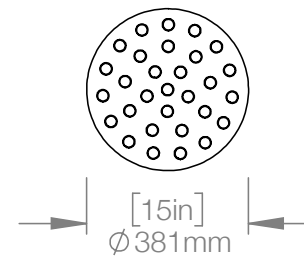

CASCADIA C30 ROUND

CODE CA_C30RD_COP
FINISH Brushed Copper

CODE CA_C30RD_BRB
FINISH Brushed Brass

CODE CA_C30RD_BLK
FINISH Anodized Black

MATERIALS Copper, Brass, Aluminum
FINISH Copper, Brass, Black
LAMPING Integrated LED
30W, 1950 lumen (dimmable)
Temperature 2700K

WEIGHT 43.1 lbs
CANOPY 15" (380mm) diameter
1.7" (43mm) deep
CABLE 120" (3050mm) Standard
Coax cable

WATTAGE 120V and 240V

CUSTOM OPTIONS*

CABLE Extra length available upon request
*Please request pricing