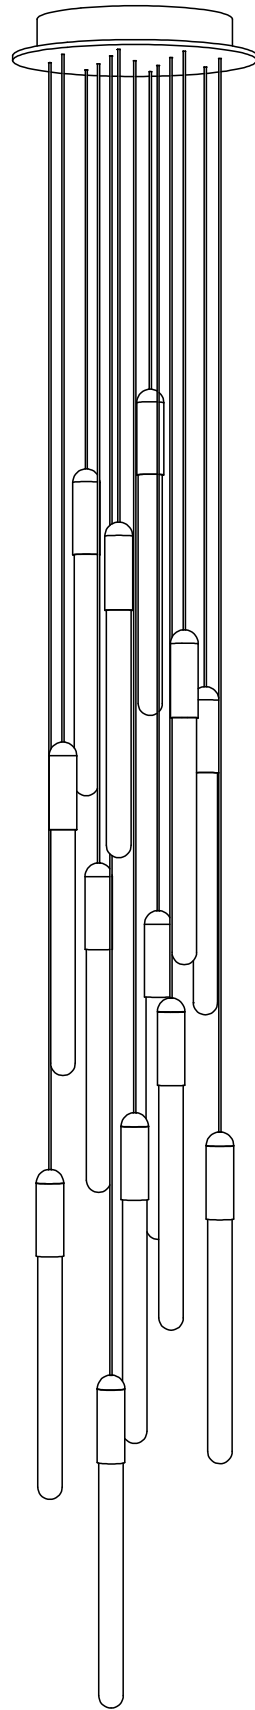

WEIGHT 1.4 lbs
CANOPY 5" (127mm) diameter
0.3" (6mm) deep

CABLE 120" (3050mm) Standard
Coax cable

WATTAGE 120V and 240V

CUSTOM OPTIONS*

CABLE Extra length available upon request
**Please request pricing*

CASCADIA C2 ROUND

WEIGHT 3.4 lbs
CANOPY 5" (127mm) diameter
0.3" (6mm) deep

CABLE 120" (3050mm) Standard
Coax cable

WATTAGE 120V and 240V

CUSTOM OPTIONS*

CABLE Extra length available upon request
**Please request pricing*

CASCADIA C5 ROUND

WEIGHT 13.3 lbs
CANOPY 8" (203mm) diameter
1.7" (43mm) deep

CABLE 120" (3050mm) Standard
Coax cable

WATTAGE 120V and 240V

CUSTOM OPTIONS*

CABLE Extra length available upon request
**Please request pricing*

WEIGHT 17.4 lbs
CANOPY 10" (254mm) diameter
1.7" (43mm) deep
CABLE 120" (3050mm) Standard
Coax cable

WATTAGE 120V and 240V

CUSTOM OPTIONS*

CABLE Extra length available upon request
**Please request pricing*