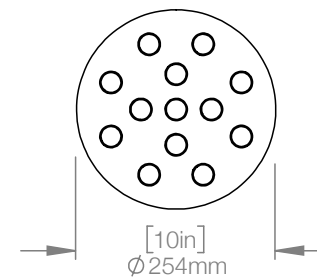

WEIGHT 17.4 lbs
CANOPY 10" (254mm) diameter
1.7" (43mm) deep
CABLE 120" (3050mm) Standard
Coax cable

WATTAGE 120V and 240V

CUSTOM OPTIONS*

CABLE Extra length available upon request
**Please request pricing*