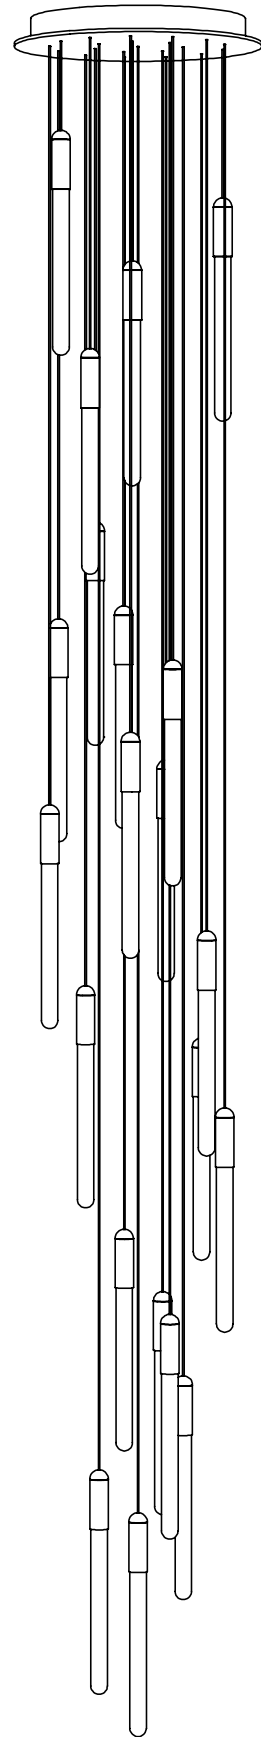

CASCADIA C21 ROUND

CODE CA_C21RD_COP
FINISH Brushed Copper

CODE CA_C21RD_BRB
FINISH Brushed Brass

CODE CA_C21RD_BLK
FINISH Anodized Black

MATERIALS Copper, Brass, Aluminum
FINISH Copper, Brass, Black
LAMPING Integrated LED
21W, 1365 lumen (dimmable)
Temperature 2700K

WEIGHT 34.1 lbs
CANOPY 15" (380mm) diameter
1.7" (43mm) deep
CABLE 120" (3050mm) Standard
Coax cable

WATTAGE 120V and 240V

CUSTOM OPTIONS*

CABLE Extra length available upon request
*Please request pricing