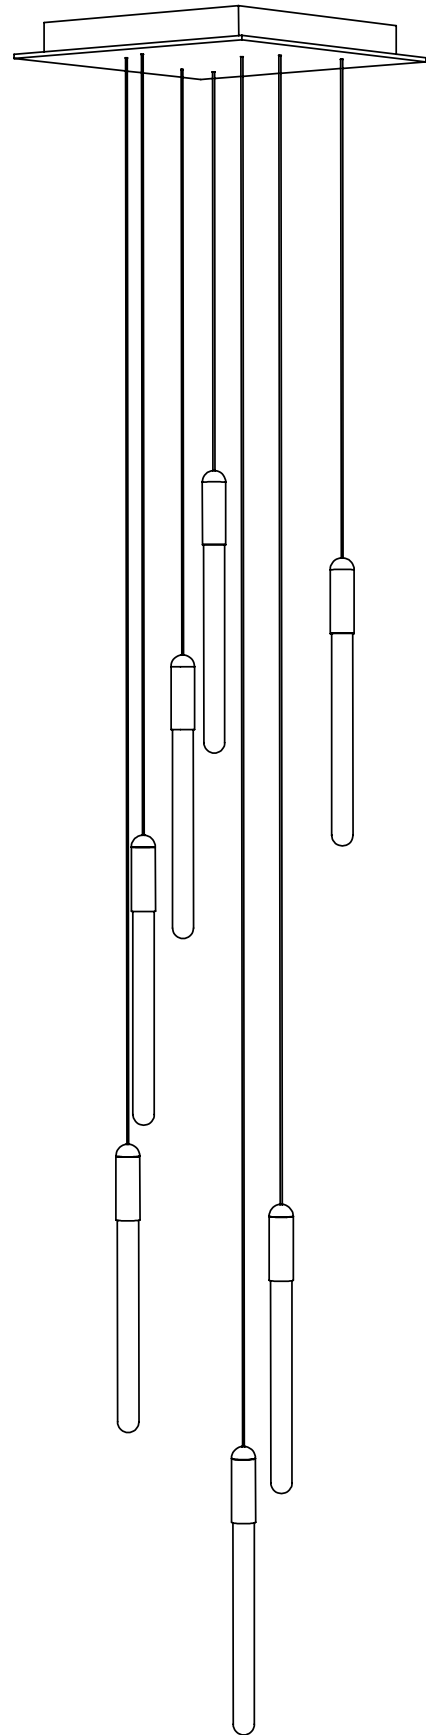

CASCADIA C7 SQUARE

CODE CA_C7SQ_COP
FINISH Brushed Copper

CODE CA_C7SQ_BRB
FINISH Brushed Brass

CODE CA_C7SQ_BLK
FINISH Anodized Black

MATERIALS Copper, Brass, Aluminum
FINISH Copper, Brass, Black
LAMPING Integrated LED
7W, 455 lumen (dimnable)
Temperature 2700K

WEIGHT 12 lbs
CANOPY 13.8" (350mm) x 13.8" (350mm)
1.7" (43mm) deep

CABLE 120" (3050mm) Standard
Coax cable

WATTAGE 120V and 240V

CUSTOM OPTIONS*

CABLE Extra length available upon request
*Please request pricing