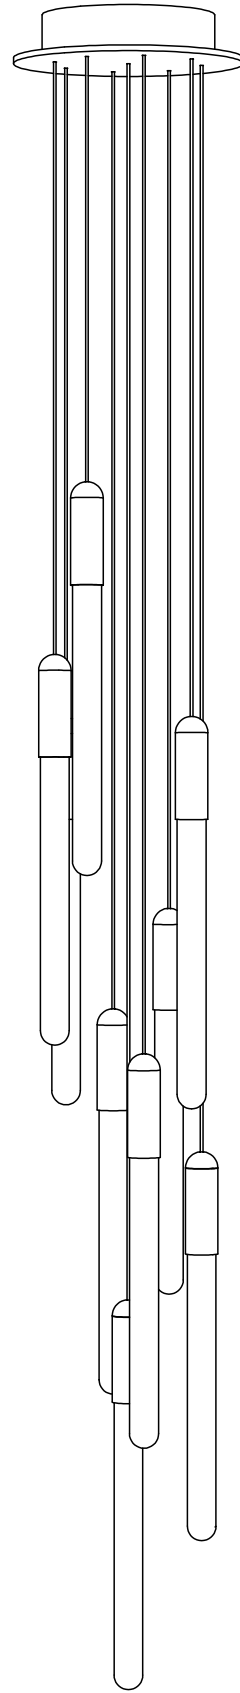

WEIGHT 1.4 lbs
CANOPY 5" (127mm) diameter
0.3" (6mm) deep

CABLE 120" (3050mm) Standard
Coax cable

WATTAGE 120V and 240V

CUSTOM OPTIONS*

CABLE Extra length available upon request
**Please request pricing*

CASCADIA C2 ROUND

WEIGHT 3.4 lbs
CANOPY 5" (127mm) diameter
0.3" (6mm) deep

CABLE 120" (3050mm) Standard
Coax cable

WATTAGE 120V and 240V

CUSTOM OPTIONS*

CABLE Extra length available upon request
**Please request pricing*

CASCADIA C5 ROUND

WEIGHT 9.3 lbs
CANOPY 8" (203mm) diameter
1.7" (43mm) deep

CABLE 120" (3050mm) Standard
Coax cable

WATTAGE 120V and 240V

CUSTOM OPTIONS*

CABLE Extra length available upon request
**Please request pricing*

WEIGHT 11.3 lbs
CANOPY 8" (203mm) diameter
1.7" (43mm) deep

CABLE 120" (3050mm) Standard
Coax cable

WATTAGE 120V and 240V

CUSTOM OPTIONS*

CABLE Extra length available upon request
**Please request pricing*