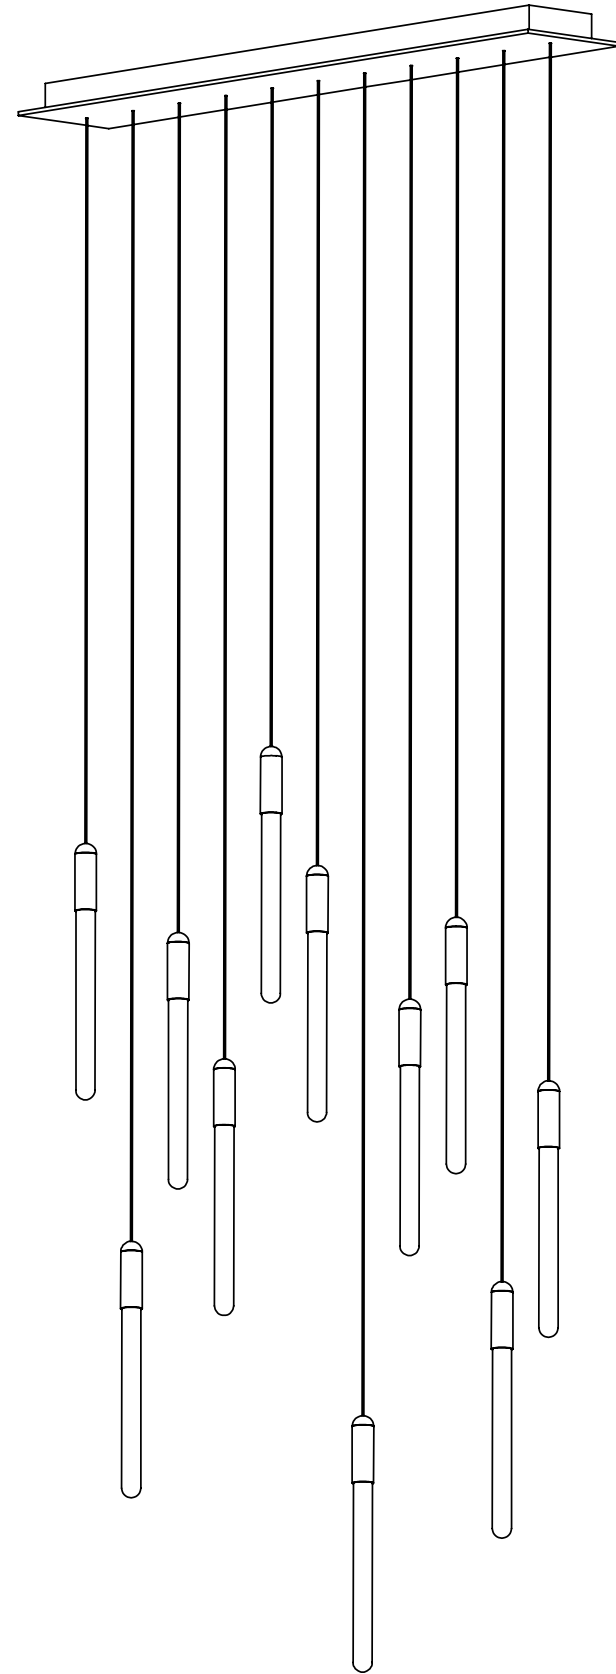

CASCADIA C11 LINEAR

CODE CA_C11LN_COP
FINISH Brushed Copper

CODE CA_C11LN_BRB
FINISH Brushed Brass

CODE CA_C11LN_BLK
FINISH Anodized Black

MATERIALS Copper, Brass, Aluminum
FINISH Copper, Brass, Black
LAMPING Integrated LED
11W, 715 lumen (dimmable)
Temperature 2700K

WEIGHT 31.9 lbs
CANOPY 39" (990mm) x 6.5" (165mm)
1.7" (43mm) deep

CABLE 120" (3050mm) Standard
Coax cable

WATTAGE 120V and 240V

CUSTOM OPTIONS*

CABLE Extra length available upon request
*Please request pricing