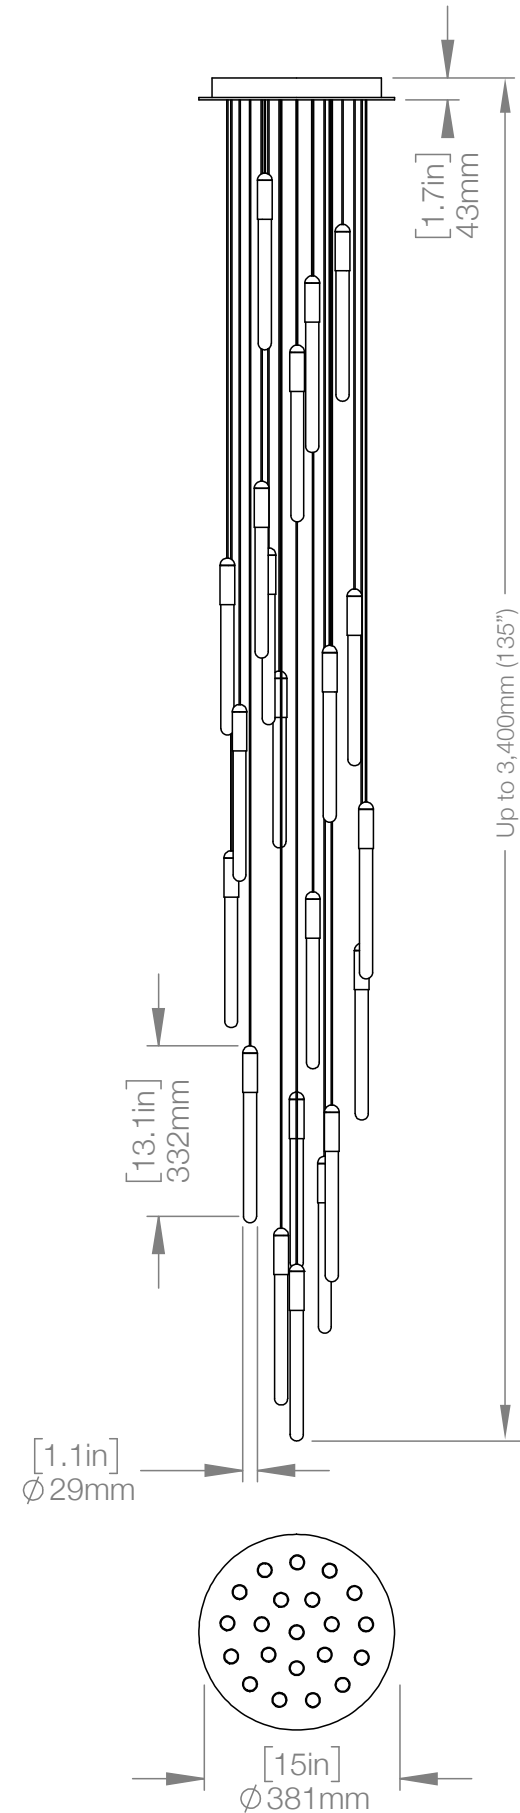

CASCADIA C21 ROUND

CODE CA_C21RD_COP
FINISH Brushed Copper

CODE CA_C21RD_BRB
FINISH Brushed Brass

CODE CA_C21RD_BLK
FINISH Anodized Black

MATERIALS Copper, Brass, Aluminum
FINISH Copper, Brass, Black
LAMPING Integrated LED
21W, 1365 lumen (dimmable)
Temperature 2700K

WEIGHT 34.1 lbs
CANOPY 15" (380mm) diameter
1.7" (43mm) deep
CABLE 120" (3050mm) Standard
Coax cable

WATTAGE 120V and 240V

CUSTOM OPTIONS*

CABLE Extra length available upon request
*Please request pricing