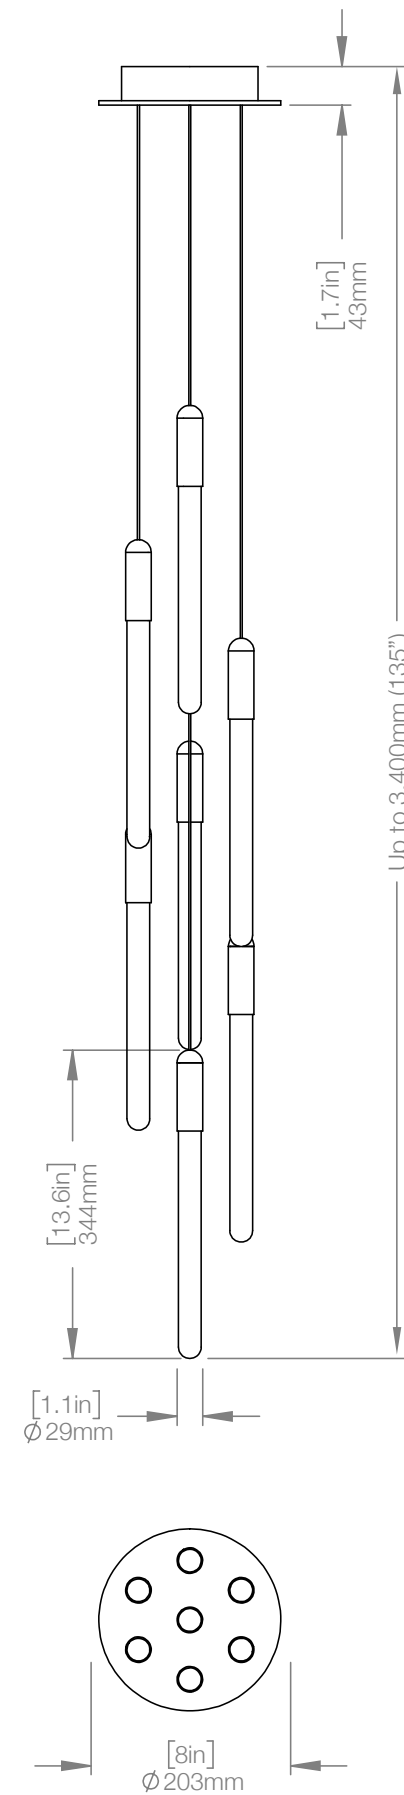

WEIGHT 1.4 lbs
CANOPY 5" (127mm) diameter
0.3" (6mm) deep

CABLE 120" (3050mm) Standard
Coax cable

WATTAGE 120V and 240V

CUSTOM OPTIONS*

CABLE Extra length available upon request
**Please request pricing*

CASCADIA C2 ROUND

WEIGHT 2.4 lbs
 CANOPY 5" (127mm) diameter
 0.3" (6mm) deep

CABLE 120" (3050mm) Standard
 Coax cable

WATTAGE 120V and 240V

CUSTOM OPTIONS*

CABLE Extra length available upon request
**Please request pricing*

WEIGHT 3.4 lbs
CANOPY 5" (127mm) diameter
0.3" (6mm) deep

CABLE 120" (3050mm) Standard
Coax cable

WATTAGE 120V and 240V

CUSTOM OPTIONS*

CABLE Extra length available upon request
**Please request pricing*

CASCADIA C5 ROUND

WEIGHT 9.3 lbs
CANOPY 8" (203mm) diameter
1.7" (43mm) deep

CABLE 120" (3050mm) Standard
Coax cable

WATTAGE 120V and 240V

CUSTOM OPTIONS*

CABLE Extra length available upon request
**Please request pricing*