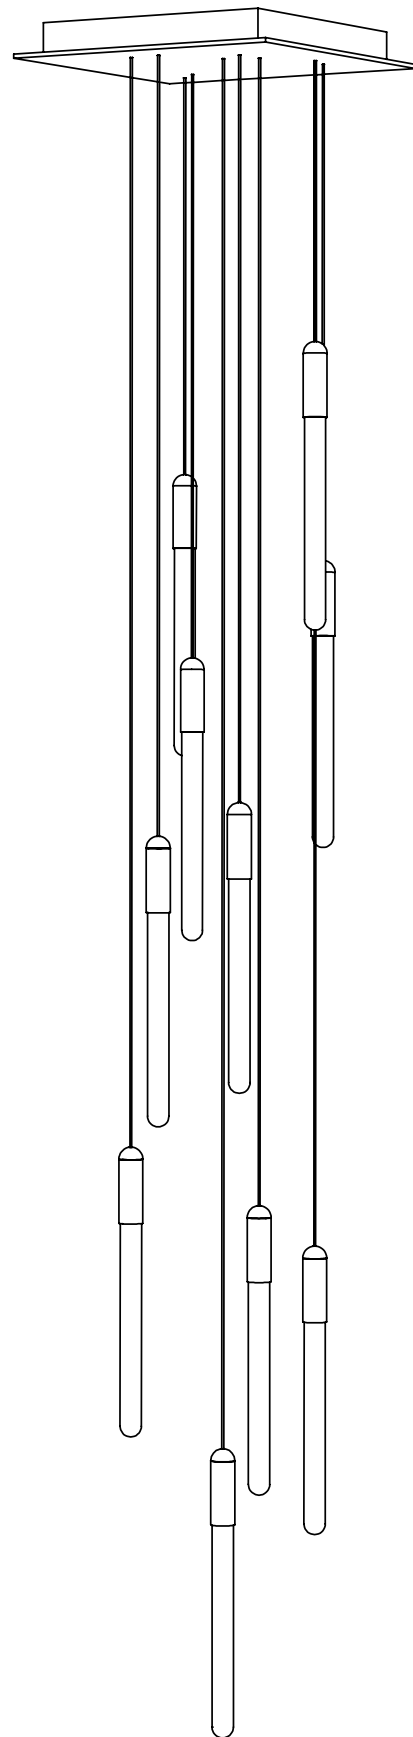

CASCADIA C9 SQUARE

CODE CA_C9SQ_COP
FINISH Brushed Copper

CODE CA_C9SQ_BRB
FINISH Brushed Brass

CODE CA_C9SQ_BLK
FINISH Anodized Black

MATERIALS Copper, Brass, Aluminum
FINISH Copper, Brass, Black
LAMPING Integrated LED
9W, 585 lumen (dimnable)
Temperature 2700K

WEIGHT 14 lbs
CANOPY 13.8" (350mm) x 13.8" (350mm)
1.7" (43mm) deep

CABLE 120" (3050mm) Standard
Coax cable

WATTAGE 120V and 240V

CUSTOM OPTIONS*

CABLE Extra length available upon request
*Please request pricing