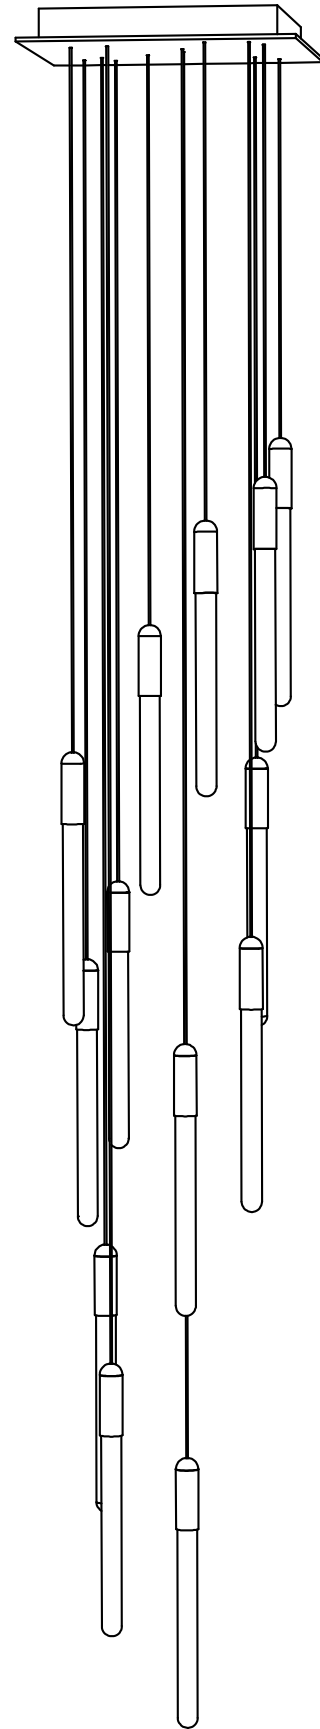

CASCADIA C13 SQUARE

CODE CA_C13SQ_COP

FINISH Brushed Copper

CODE CA_C13SQ_BRB

FINISH Brushed Brass

CODE CA_C13SQ_BLK

FINISH Anodized Black

MATERIALS Copper, Brass, Aluminum

FINISH Copper, Brass, Black

LAMPING Integrated LED
13W, 845 lumen (dimnable)
Temperature 2700K

WEIGHT 18 lbs

CANOPY 13.8" (350mm) x 13.8" (350mm)
1.7" (43mm) deep

CABLE 120" (3050mm) Standard
Coax cable

WATTAGE 120V and 240V

CUSTOM OPTIONS*

CABLE Extra length available upon request
*Please request pricing

CASCADIA C13 SQUARE

DESIGNED BY MATTHEW MCCORMICK

VANCOUVER, BC. CANADA
1 (888) 290-0840
INFO@MATTHEWMCCORMICK.CA

©2019 MATTHEW MCCORMICK STUDIO INC. ALL RIGHTS RESERVED
01-04-2019