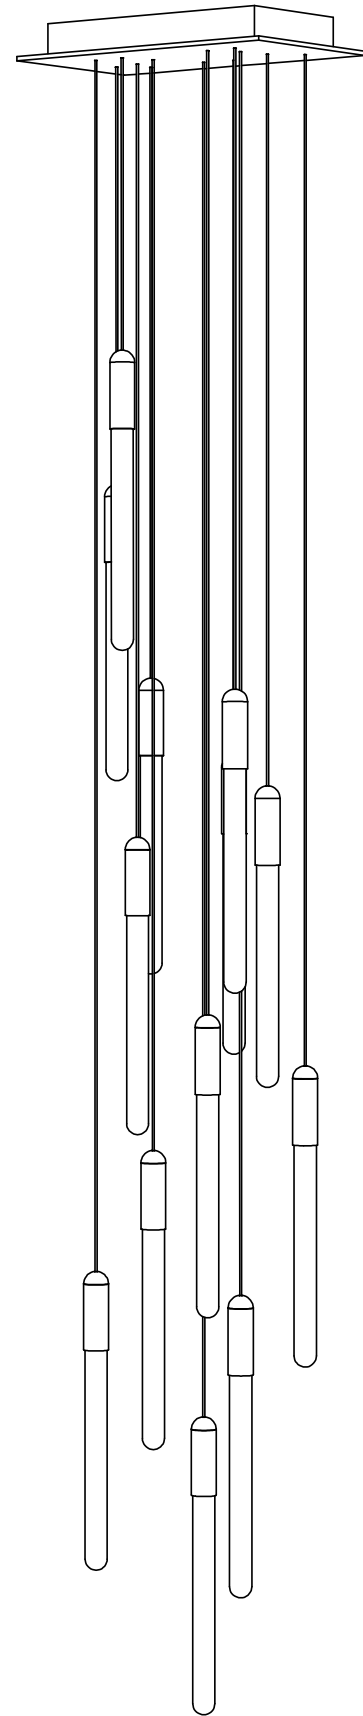

CASCADIA C13 RECTANGULAR

CODE CA_C13RE_COP
FINISH Brushed Copper

CODE CA_C13RE_BRB
FINISH Brushed Brass

CODE CA_C13RE_BK
FINISH Anodized Black

MATERIALS Copper, Brass, Aluminum
FINISH Copper, Brass, Black
LAMPING Integrated LED
13W, 845 lumen (dimnable)
Temperature 2700K

WEIGHT 16.1 lbs
CANOPY 13.8" (350mm) x 7.9" (200mm)
1.7" (43mm) deep

CABLE 120" (3050mm) Standard
Coax cable

WATTAGE 120V and 240V

CUSTOM OPTIONS*

CABLE Extra length available upon request
*Please request pricing