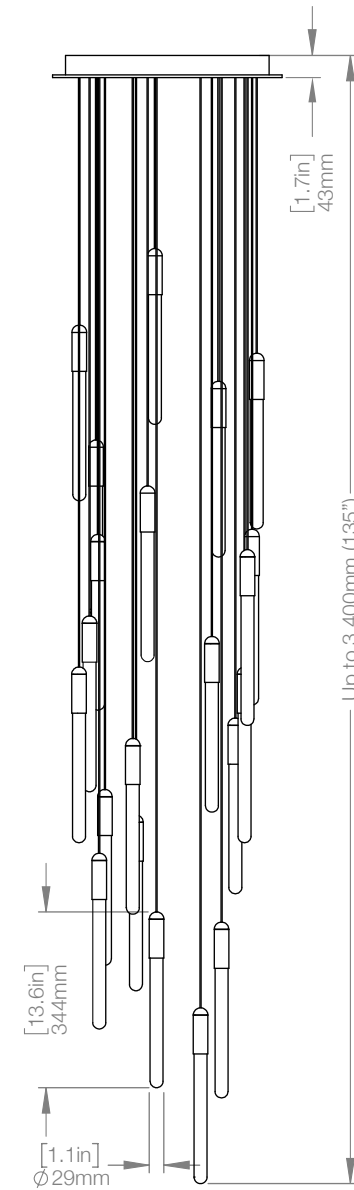

CASCADIA C21 SQUARE

CODE CA_C21SQ_COP

FINISH Brushed Copper

CODE CA_C21SQ_BRB

FINISH Brushed Brass

CODE CA_C21SQ_BLK

FINISH Anodized Black

MATERIALS Copper, Brass, Aluminum

FINISH Copper, Brass, Black

LAMPING Integrated LED
21W, 1365 lumen (dimmable)
Temperature 2700K

WEIGHT 28.8 lbs

CANOPY 17.7" (450mm) x 17.7" (450mm)
1.7" (43mm) deep

CABLE 120" (3050mm) Standard
Coax cable

WATTAGE 120V and 240V

CUSTOM OPTIONS*

CABLE Extra length available upon request
*Please request pricing