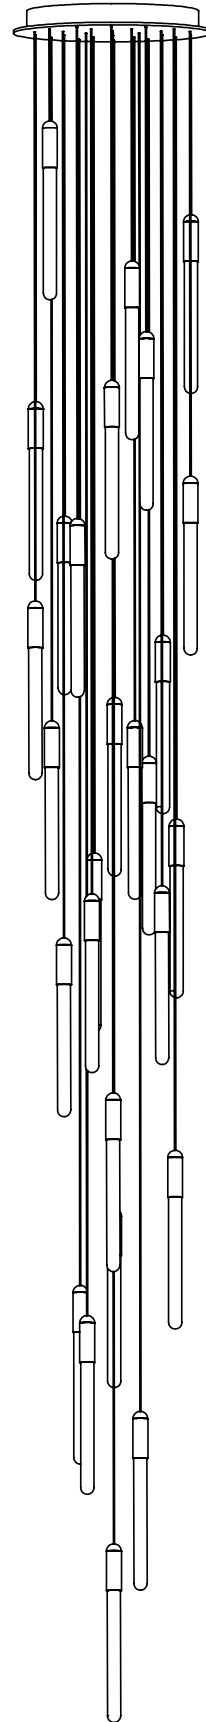

CASCADIA C27 ROUND

CODE CA_C27RD_COP

FINISH Brushed Copper

CODE CA_C27RD_BRB

FINISH Brushed Brass

CODE CA_C27RD_BLK

FINISH Anodized Black

MATERIALS Copper, Brass, Aluminum
FINISH Copper, Brass, Black
LAMPING Integrated LED
27W, 1755 lumen (dimmable)
Temperature 2700K

WEIGHT 40.1 lbs

CANOPY 15" (380mm) diameter
1.7" (43mm) deep

CABLE 120" (3050mm) Standard
Coax cable

WATTAGE 120V and 240V

CUSTOM OPTIONS*

CABLE Extra length available upon request
*Please request pricing

CASCADIA C27 ROUND

DESIGNED BY MATTHEW MCCORMICK

VANCOUVER, BC. CANADA
1 (888) 290-0840
INFO@MATTHEWMCCORMICK.CA

©2019 MATTHEW MCCORMICK STUDIO INC. ALL RIGHTS RESERVED
01-04-2019