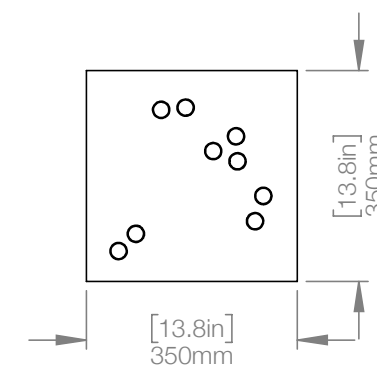

CASCADIA C9 SQUARE

CODE CA_C9SQ_COP
FINISH Brushed Copper

CODE CA_C9SQ_BRB
FINISH Brushed Brass

CODE CA_C9SQ_BLK
FINISH Anodized Black

MATERIALS Copper, Brass, Aluminum
FINISH Copper, Brass, Black
LAMPING Integrated LED
9W, 585 lumen (dimnable)
Temperature 2700K

WEIGHT 14 lbs
CANOPY 13.8" (350mm) x 13.8" (350mm)
1.7" (43mm) deep

CABLE 120" (3050mm) Standard
Coax cable

WATTAGE 120V and 240V

CUSTOM OPTIONS*

CABLE Extra length available upon request
*Please request pricing