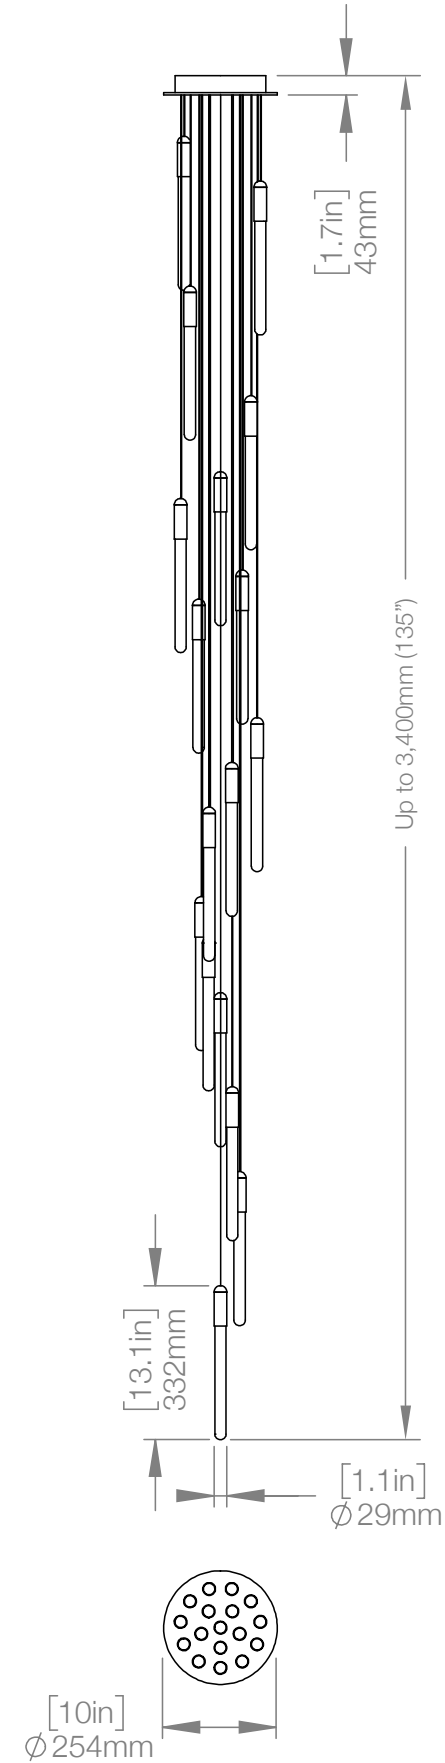

CASCADIA C17 ROUND

CODE CA_C17RD_COP

FINISH Brushed Copper

CODE CA_C17RD_BRB

FINISH Brushed Brass

CODE CA_C17RD_BLK

FINISH Anodized Black

MATERIALS Copper, Brass, Aluminum

FINISH Copper, Brass, Black

LAMPING Integrated LED
17W, 1105 lumen (dimmable)
Temperature 2700K

WEIGHT 23.4 lbs

CANOPY 10" (254mm) diameter
1.7" (43mm) deep

CABLE 120" (3050mm) Standard
Coax cable

WATTAGE 120V and 240V

CUSTOM OPTIONS*

CABLE Extra length available upon request
*Please request pricing

CASCADIA C17 ROUND

DESIGNED BY MATTHEW MCCORMICK

VANCOUVER, BC. CANADA
1 (888) 290-0840
INFO@MATTHEWMCCORMICK.CA

©2019 MATTHEW MCCORMICK STUDIO INC. ALL RIGHTS RESERVED
01-04-2019