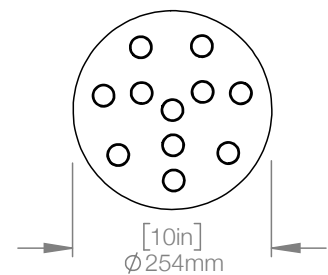

WEIGHT 13.3 lbs
CANOPY 8" (203mm) diameter
1.7" (43mm) deep

CABLE 120" (3050mm) Standard
Coax cable

WATTAGE 120V and 240V

CUSTOM OPTIONS*

CABLE Extra length available upon request
**Please request pricing*