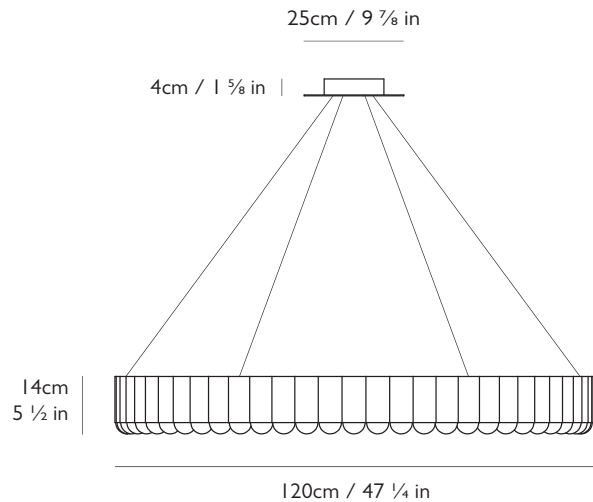

LEE BROOM

CAROUSEL XL

PRODUCT DETAILS

Name

Carousel XL

Finish & Product Code	110-130v	220-240v
Polished Gunmetal ●	CA0130	CA0030
Polished Gold ●	CA0131	CA0031
Polished Chrome ●	CA0132	CA0032
Matte Black ●	CA0133	CA0033

H 14cm x Dia 120cm / H 5 1/2 in x Dia 47 1/4 in

Suspension

Min drop height: 55cm / 21 5/8 in

Max drop height: 280cm / 110 1/4 in

Adjustable steel cables

Cord

Length: 310cm / 122 in

Transparent casing

Ceiling Plate / Canopy

H 4cm x Dia 25cm / H 1 5/8 in x Dia 9 7/8 in

Round steel in matching finish

Weight

Product (net) 28kg / 61.7 lb / Boxed (gross) 48kg / 105.8 lb

1218rev07

For more information please contact: