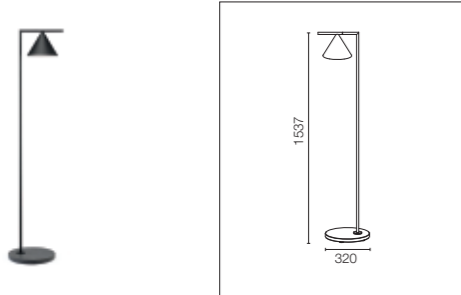

Captain Flint Outdoor F1

COB LED: 11W - 1133 lm ≠ FIXT 658 lm - 3000K/CRI>80 - 220-240V

Sorgente luminosa a LED inclusa.
Cavo adatto per outdoor 5 metri di lunghezza con spina Schuko IP44.
Interruttore dimmer a pedale retroilluminato IP65 lungo il cavo che garantisce le funzioni ON/OFF e regolazione del flusso luminoso 30-100%.

LED bulb included.
5-m cable with Schuko IP44 plug suitable for outdoor use.
Backlit floor dimmer switch on the IP65 cable enables ON/OFF function and brightness regulation 30-100%.

Casambi function on demand.

Funzione Casambi a richiesta.

- F011A34F005
- F011A31F018
- F011A32F030
- F011A32F037
- F011A33F059