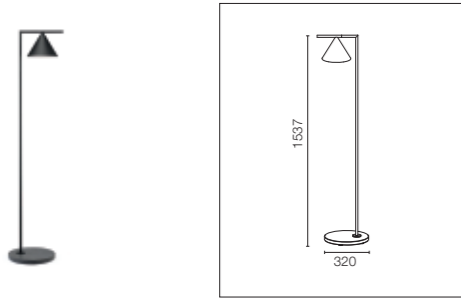

Captain Flint Outdoor F1

COB LED: 11W -1055 lm ≠ FIXT 613 lm - 2700K/CRI>80 - 220-240V

Sorgente luminosa a LED inclusa.
Cavo adatto per outdoor 5 metri di lunghezza con spina Schuko IP44.
Interruttore dimmer a pedale retroilluminato IP65 lungo il cavo che garantisce le funzioni ON/OFF e regolazione del flusso luminoso 30-100%.

LED bulb included.
5-m cable with Schuko IP44 plug suitable for outdoor use.
Backlit floor dimmer switch on the IP65 cable enables ON/OFF function and brightness regulation 30-100%.

Casambi function on demand.

Funzione Casambi a richiesta.

- F011A24F005
- F011A21F018
- F011A22F030
- F011A22F037
- F011A23F059