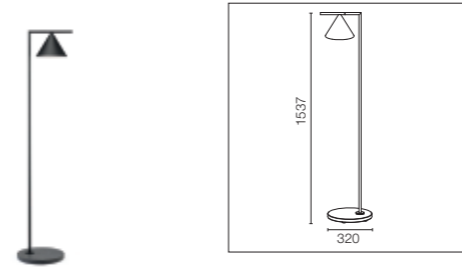

Captain Flint Outdoor F1

COB LED: 11W -1211 lm ≠ FIXT 703 lm - 4000K/CRI>80 - 220-240V

Sorgente luminosa a LED inclusa.
Cavo adatto per outdoor 5 metri di lunghezza con spina Schuko IP44.
Interruttore dimmer a pedale retroilluminato IP65 lungo il cavo che garantisce le funzioni ON/OFF e regolazione del flusso luminoso 30-100%.

LED bulb included.
5-m cable with Schuko IP44 plug suitable for outdoor use.
Backlit floor dimmer switch on the IP65 cable enables ON/OFF function and brightness regulation 30-100%.

Casambi function on demand.

Funzione Casambi a richiesta.

- F011A44F005
- F011A41F018
- F011A42F030
- F011A42F037
- F011A43F059