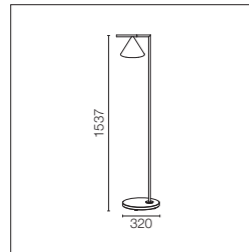

Captain Flint Outdoor

COB LED: 13W - 100-240V - 598 lm - 3000K/CRI>80

Sorgente luminosa a LED inclusa.
Cavo adatto per outdoor 5 metri di lunghezza con spina IP44.
Interruttore dimmer a pedale retroilluminato IP65 lungo il cavo che garantisce le funzioni ON/OFF e regolazione del flusso luminoso 30-100%.

LED bulb included.
5-m cable with IP44 plug suitable for outdoor use.
Backlit floor dimmer switch on the IP65 cable enables ON/OFF function and brightness regulation 30-100%.

Casambi function on demand.

Funzione Casambi a richiesta.

- F011A34F005
- F011A33F059
- F011A31F018
- F011A32F030
- F011A32F037