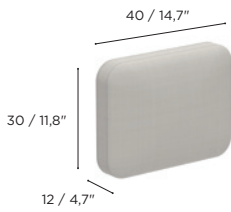

NATURAL LINEN DOT
REF: NLD - CAT. B

NATURAL WHITE DOT
REF: NWD - CAT. B

	COMFORT CUSHIONS			
	40 X 30	50 X 40	60 X 40	72 X 40
	PIL BRS 4030... (SOFT)	PIL BRS 5040... (SOFT)	PIL BRH 6040P... (HARD)	PIL BRH 7240P... (HARD)
STANDARD	•	•	•	•
CAT. A	•	•	•	•
CAT. B	•	•	•	•
CAT. C	•	•	•	•