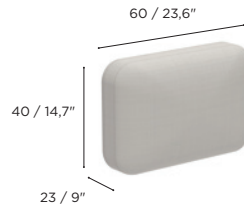

NATURAL LINEN DOT
REF: NLD - CAT. B

NATURAL WHITE DOT
REF: NWD - CAT. B

	COMFORT CUSHIONS			
	40 X 30	50 X 40	60 X 40	72 X 40
	PIL BRS 4030... (SOFT)	PIL BRS 5040... (SOFT)	PIL BRH 6040P... (HARD)	PIL BRH 7240P... (HARD)
STANDARD	•	•	•	•
CAT. A	•	•	•	•
CAT. B	•	•	•	•
CAT. C	•	•	•	•