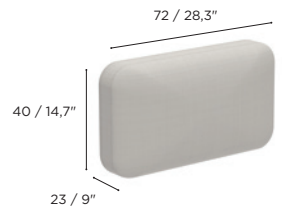

NATURAL LINEN DOT
REF: NLD - CAT. B

NATURAL WHITE DOT
REF: NWD - CAT. B

	COMFORT CUSHIONS			
	40 X 30	50 X 40	60 X 40	72 X 40
	PIL BRS 4030... (SOFT)	PIL BRS 5040... (SOFT)	PIL BRH 6040P... (HARD)	PIL BRH 7240P... (HARD)
STANDARD	•	•	•	•
CAT. A	•	•	•	•
CAT. B	•	•	•	•
CAT. C	•	•	•	•