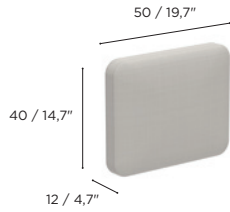

NATURAL LINEN DOT
REF: NLD - CAT. B

NATURAL WHITE DOT
REF: NWD - CAT. B

	COMFORT CUSHIONS			
	40 X 30	50 X 40	60 X 40	72 X 40
	PIL BRS 4030... (SOFT)	PIL BRS 5040... (SOFT)	PIL BRH 6040P... (HARD)	PIL BRH 7240P... (HARD)
STANDARD	•	•	•	•
CAT. A	•	•	•	•
CAT. B	•	•	•	•
CAT. C	•	•	•	•