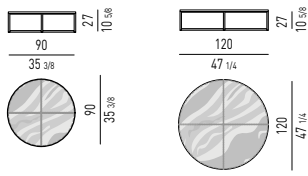

PIANO MARMO CALACATTA / MARMO BARDIGLIO | CALACATTA MARBLE / BARDIGLIO MARBLE TOP

TAVOLINI | COFFEE TABLES