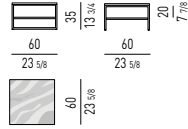

PIANO MARMO CALACATTA / MARMO BARDIGLIO | CALACATTA MARBLE / BARDIGLIO MARBLE TOP

TAVOLINI | COFFEE TABLES