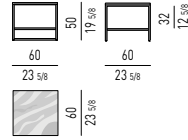

PIANO MARMO CALACATTA / MARMO BARDIGLIO | CALACATTA MARBLE / BARDIGLIO MARBLE TOP

TAVOLINI | COFFEE TABLES