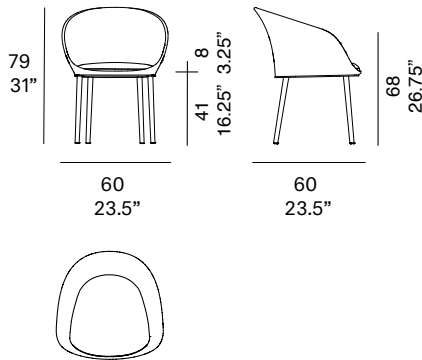

Shipment details

Qty	1 dining armchair (1 box)
Volume	0,28 m ³ / 12.25 ft ³
Gross weight	12 kg / 26.5 lb
Net weight (1 dining armchair)	7.5 kg / 16.5 lb
Box dimensions (approx.)	61 x 61 x 80 cm 24" x 24" x 31.5"
Item dimensions (width x depth x height)	60 x 60 x 79 cm 23.5" x 23.5" x 31"
COM	cushion: 0,9 m / 1 yd (1, 40 - 1,50 m / 54"-59")

Certifications

UNE EN 581-1:2017
UNE-EN 581-2:2016/AC:2016

outdoor

Frame / estructura

metallic finishes / metales

120 FT off white
fine textured

124 FT linen
fine textured

102 FT light grey
fine textured