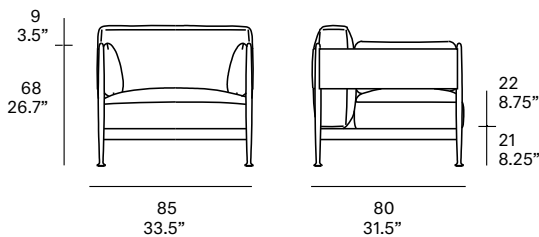

Shipment details

Qty	1 module (1 box)
Volume	0,61 m ³ / 21.5 ft ³
Gross weight	30 kg / 66.1 lb
Net weight (x1)	22 kg / 48.5 lb
Item dimensions (width x depth x height)	85x 80 x 77 cm 33.5" x 31.5" x 30.25"
COM (1, 40 - 1,50 m / 54"-59")	upholstered: 2,5 m / 2.8 yd loose cushions: 1,2 m / 1.3 yd