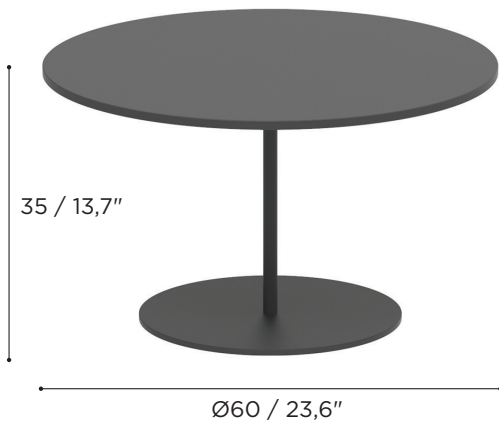

PRODUCT SHEET

BUTLER SIDE TABLE

REF: BTL60T

ROYAL 
BOTANIA
indulge in finesse

| | | | |
|--|---------------------|---|---|
| SIDE TABLE | | Ref: BTL 60T... | |
|  | 0,05 m ³ |  | C: 22,3 kg W: 10,5 kg V: 22,2 kg |
| | | |  |

| | | COATED STAINLESS STEEL | COATED STAINLESS STEEL | COATED STAINLESS STEEL | COATED STAINLESS STEEL |
|---------------------|------|------------------------|------------------------|------------------------|------------------------|
| | | WR | S | A | BR |
| CERAMIC | WUM | BTL 60T CWRWUM | BTL 60T CSWUM | BTL 60T CAWUM | BTL 60T CBRWUM |
| | BS | BTL 60T CWRBS | BTL 60T CSBS | BTL 60T CABS | BTL 60T CBRBS |
| | CL | BTL 60T CWRCL | BTL 60T CSCL | BTL 60T CACL | BTL 60T CBRCL |
| | TG | BTL 60T CWR TG | BTL 60T CS TG | BTL 60T CA TG | BTL 60T CBR TG |
| | TR | BTL 60T CWR TR | BTL 60T CS TR | BTL 60T CA TR | BTL 60T CBR TR |
| | PG | BTL 60T CWR PG | BTL 60T CS PG | BTL 60T CA PG | BTL 60T CBR PG |
| | VB | BTL 60T CWR VB | BTL 60T CS VB | BTL 60T CA VB | BTL 60T CBR VB |
| | NM | BTL 60T CWR NM | BTL 60T CS NM | BTL 60T CA NM | BTL 60T CBR NM |
| | ZUM | BTL 60T CWR ZUM | BTL 60T CS ZUM | BTL 60T CA ZUM | BTL 60T CBR ZUM |
| | TEAK | TKI | BTL 60T WWR | BTL 60T WS | BTL 60T WA |
| ENAMELED LAVA STONE | MO | BTL 60T VWRMO | BTL 60T VS MO | BTL 60T VA MO | BTL 60T VBR MO |
| | DU | BTL 60T VWR DU | BTL 60T VS DU | BTL 60T VA DU | BTL 60T VBR DU |
| | LA | BTL 60T VWR LA | BTL 60T VS LA | BTL 60T VA LA | BTL 60T VBR LA |
| | JA | BTL 60T VWR JA | BTL 60T VS JA | BTL 60T VA JA | BTL 60T VBR JA |
| | PE | BTL 60T VWR PE | BTL 60T VS PE | BTL 60T VA PE | BTL 60T VBR PE |
| | SL | BTL 60T VWR SL | BTL 60T VS SL | BTL 60T VA SL | BTL 60T VBR SL |