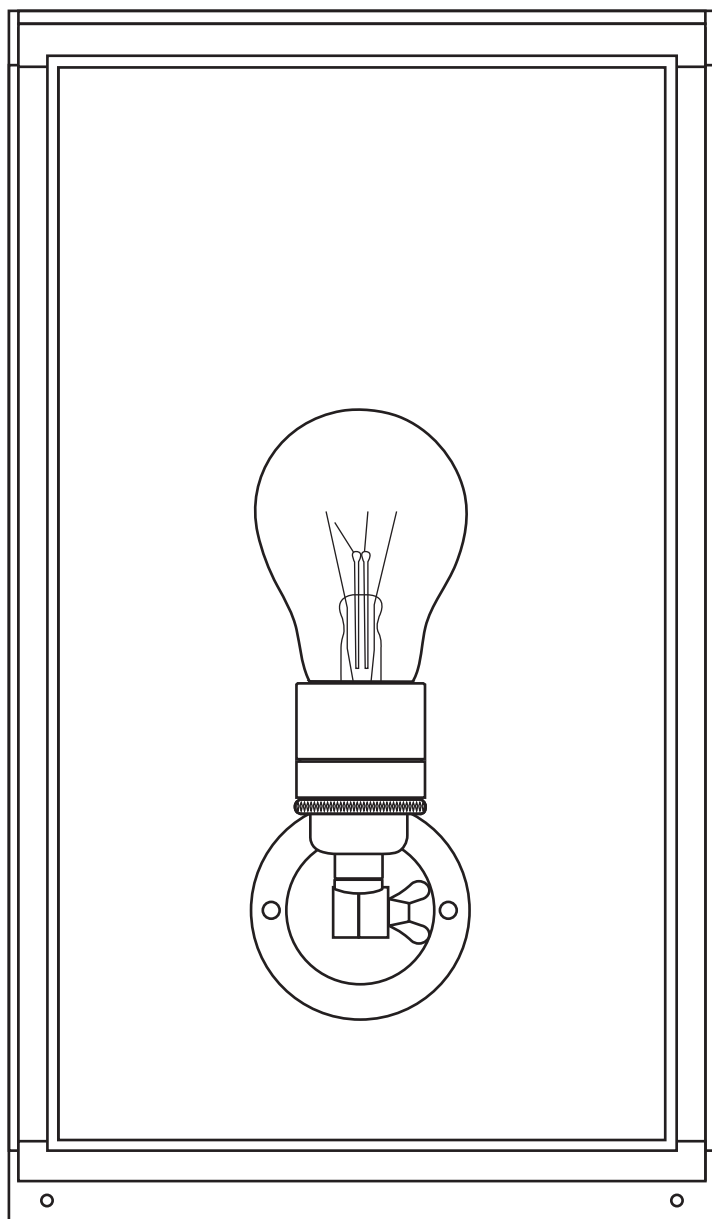

Box Wall Light

Externally glazed

7642

Product Code	Bulb Cap	Max Wattage	Bulb Type	Height/Length	Width/Diameter	Projection
7642	E27	60	GLS	360mm	210mm	140mm
Available Finish		Weathered brass, frosted or clear glass				

Front View

178mm(bottom fixings)

210mm

Brass Fixing Plate(top fixing)

158mm

Side View

360mm

140mm