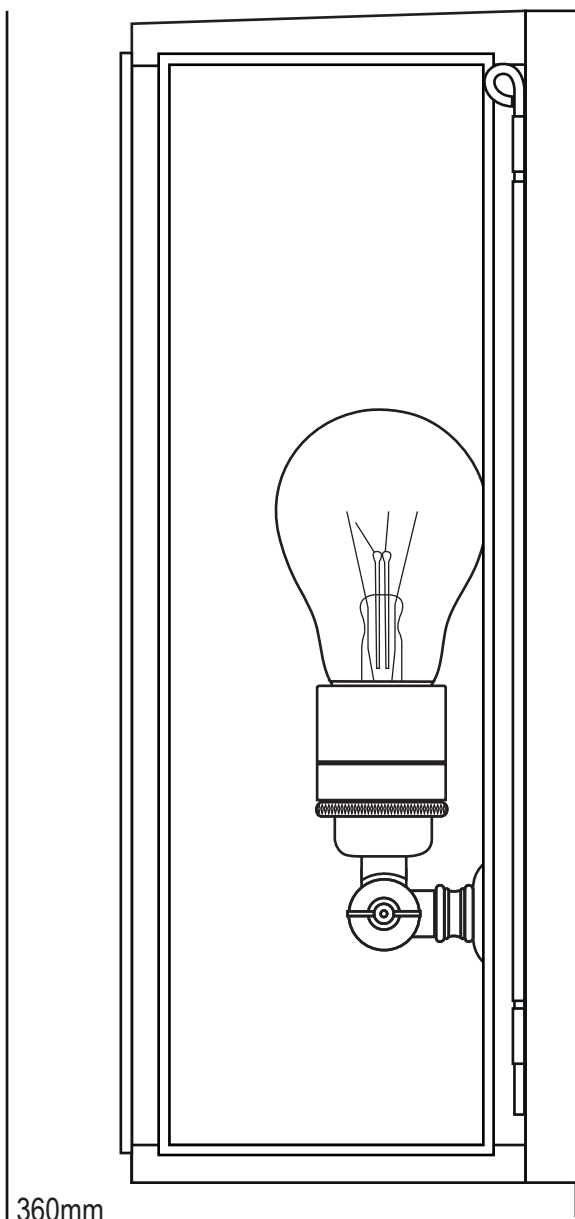

Box Wall Light

Externally glazed

7642

Product Code	Bulb Cap	Max Wattage	Bulb Type	Height/Length	Width/Diameter	Projection
7642	E27	60	GLS	360mm	210mm	140mm
Available Finish		Weathered brass, frosted or clear glass				

Front View

178mm(bottom fixings)

210mm

Brass Fixing Plate(top fixing)

158mm

Side View

360mm

140mm