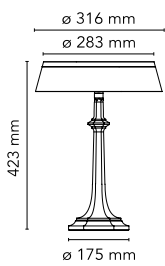

Bon Jour Versailles

by Philippe Starck , 2017

Table lamp providing diffuse light. Injection molded polymethylmethacrylate clear transparent base and diffuser. Electroplated/painted top cover in ABS. Edge Lighting technology light source. Power cord length 200 cm, with dimmer switch that provide ON-OFF functions and 10-100 % light adjustment. Plug-in power supply with interchangeable plugs.

Mounting	Table
Environment	Indoor
Finish	Chrome, Copper
Weight	1,54 Kg
Light sources available	1 x EDGE LIGHTING 13W 811lm 2700K CRI90 [i] DIMMER
Emergency	Without
Voltage	100-240/24V
Power	13W
Battery	No
Supply included	No
Colors	<ul style="list-style-type: none"> F1041057 - Chrome F1041015 - Copper
Certificate	   