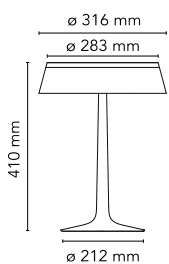

## Bon Jour

by Philippe Starck , 2015

Table lamp providing diffuse light. Injection moulded PMMA clear transparent base and diffuser. Edge Lighting technology light source. Power cord length 200 cm, with dimmer switch that provide ON-OFF functions and 10-100% light adjustment. Plug-in power supply with interchangeable plugs.

<b>Mounting</b>	Table
<b>Environment</b>	Indoor
<b>Weight</b>	2,0 Kg
<b>Light sources available</b>	1 x EDGE LIGHTING 13W 884lm 2700K CRI90 [i] Dimmable
<b>Emergency</b>	Without
<b>Dimmer</b>	Included
<b>Voltage</b>	100-240/24V
<b>Power</b>	13W
<b>Battery</b>	No
<b>Supply included</b>	No