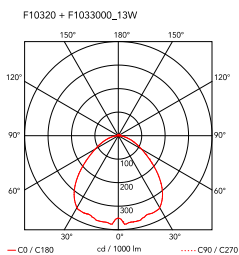

## Bon Jour

by Philippe Starck , 2015

Table lamp providing diffuse light. Injection moulded PMMA clear transparent base and diffuser. Edge Lighting technology light source. Power cord length 200 cm, with dimmer switch that provide ON-OFF functions and 10-100% light adjustment. Plug-in power supply with interchangeable plugs.

<b>Mounting</b>	Table
<b>Environment</b>	Indoor
<b>Weight</b>	2,0 Kg
<b>Light sources available</b>	1 x EDGE LIGHTING 13W 884lm 2700K CRI90 [i] Dimmable
<b>Emergency</b>	Without
<b>Dimmer</b>	Included
<b>Voltage</b>	100-240/24V
<b>Power</b>	13W
<b>Battery</b>	No
<b>Supply included</b>	No