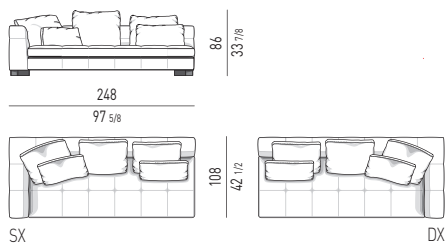

POGGIATESTA | HEADREST

Minotti

DIVANI | SOFAS

ELEMENTI TERMINALI | ELEMENTS WITH 1 ARMREST

ELEMENTI CENTRALI | CENTRAL ELEMENTS

Minotti

ELEMENTI TERMINALI PENISOLA | OPEN-END ELEMENTS WITH 1 ARMREST

CHAISE-LONGUES

CHAISE-LONGUE CM **143X178**
CHAISE-LONGUE CM **143X178**

CHAISE-LONGUE **HIGH** CM **143X178**
CHAISE-LONGUE **HIGH** CM **143X178**

CHAISE-LONGUE OPEN CM **143X178**
OPEN CHAISE-LONGUE CM **143X178**

DIVANI CHAISE-LONGUE | SOFA CHAISE-LONGUES