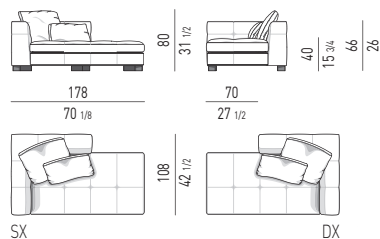

POGGIATESTA | HEADREST

Minotti

DIVANI | SOFAS

ELEMENTI TERMINALI | ELEMENTS WITH 1 ARMREST

ELEMENTI CENTRALI | CENTRAL ELEMENTS

Minotti

ELEMENTI TERMINALI PENISOLA | OPEN-END ELEMENTS WITH 1 ARMREST

CHAISE-LONGUES

CHAISE-LONGUE CM **143X178**
CHAISE-LONGUE CM **143X178**

CHAISE-LONGUE **HIGH** CM **143X178**
CHAISE-LONGUE **HIGH** CM **143X178**

CHAISE-LONGUE OPEN CM **143X178**
OPEN CHAISE-LONGUE CM **143X178**

DIVANI CHAISE-LONGUE | SOFA CHAISE-LONGUES