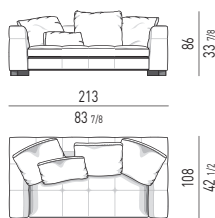

Minotti

DIVANI | SOFAS