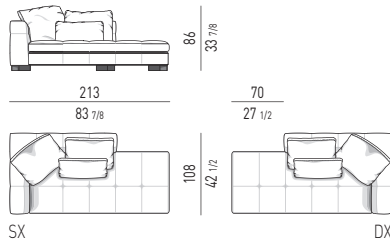

POGGIATESTA | HEADREST

Minotti

DIVANI | SOFAS

ELEMENTI TERMINALI | ELEMENTS WITH 1 ARMREST

ELEMENTI CENTRALI | CENTRAL ELEMENTS

Minotti

ELEMENTI TERMINALI PENISOLA | OPEN-END ELEMENTS WITH 1 ARMREST

CHAISE-LONGUES

CHAISE-LONGUE CM **143X178**
CHAISE-LONGUE CM **143X178**

CHAISE-LONGUE **HIGH** CM **143X178**
CHAISE-LONGUE **HIGH** CM **143X178**

CHAISE-LONGUE OPEN CM **143X178**
OPEN CHAISE-LONGUE CM **143X178**

DIVANI CHAISE-LONGUE | SOFA CHAISE-LONGUES