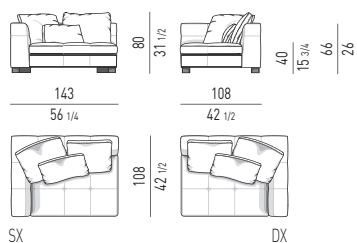

POGGIATESTA | HEADREST

Minotti

DIVANI | SOFAS

ELEMENTI TERMINALI | ELEMENTS WITH 1 ARMREST

ELEMENTI CENTRALI | CENTRAL ELEMENTS

Minotti

ELEMENTI TERMINALI PENISOLA | OPEN-END ELEMENTS WITH 1 ARMREST

CHAISE-LONGUES

CHAISE-LONGUE CM **143X178**
CHAISE-LONGUE CM **143X178**

CHAISE-LONGUE **HIGH** CM **143X178**
CHAISE-LONGUE **HIGH** CM **143X178**

CHAISE-LONGUE OPEN CM **143X178**
OPEN CHAISE-LONGUE CM **143X178**

DIVANI CHAISE-LONGUE | SOFA CHAISE-LONGUES