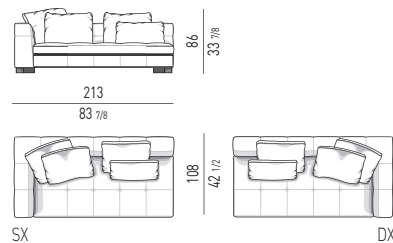

POGGIATESTA | HEADREST

Minotti

DIVANI | SOFAS

ELEMENTI TERMINALI | ELEMENTS WITH 1 ARMREST

ELEMENTI CENTRALI | CENTRAL ELEMENTS

Minotti

ELEMENTI TERMINALI PENISOLA | OPEN-END ELEMENTS WITH 1 ARMREST

CHAISE-LONGUES

CHAISE-LONGUE CM **143X178**
CHAISE-LONGUE CM **143X178**

CHAISE-LONGUE **HIGH** CM **143X178**
CHAISE-LONGUE **HIGH** CM **143X178**

CHAISE-LONGUE OPEN CM **143X178**
OPEN CHAISE-LONGUE CM **143X178**

DIVANI CHAISE-LONGUE | SOFA CHAISE-LONGUES