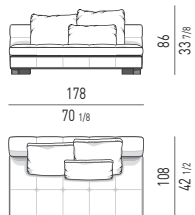

POGGIATESTA | HEADREST

Minotti

DIVANI | SOFAS

ELEMENTI TERMINALI | ELEMENTS WITH 1 ARMREST

ELEMENTI CENTRALI | CENTRAL ELEMENTS

Minotti

ELEMENTI TERMINALI PENISOLA | OPEN-END ELEMENTS WITH 1 ARMREST

CHAISE-LONGUES

CHAISE-LONGUE CM **143X178**
CHAISE-LONGUE CM **143X178**

CHAISE-LONGUE **HIGH** CM **143X178**
CHAISE-LONGUE **HIGH** CM **143X178**

CHAISE-LONGUE OPEN CM **143X178**
OPEN CHAISE-LONGUE CM **143X178**

DIVANI CHAISE-LONGUE | SOFA CHAISE-LONGUES