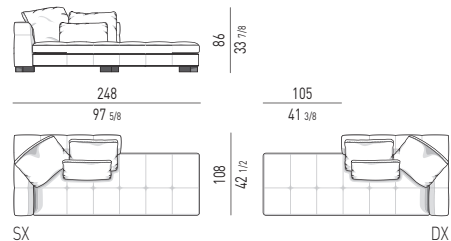

Minotti

ELEMENTI TERMINALI PENISOLA | OPEN-END ELEMENTS WITH 1 ARMREST