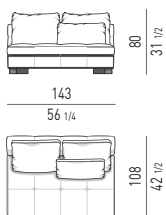

ELEMENTI CENTRALI | CENTRAL ELEMENTS