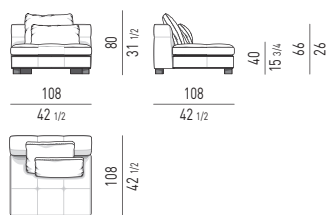

ELEMENTI CENTRALI | CENTRAL ELEMENTS