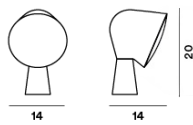

Binic, tavolo

technical details

FOSCARINI

Table lamp with direct light. Matt batch-dyed ABS base with metal ballast inside, upper part in glossy finish batch-dyed ABS with a white parabola and diffuser inside it, both in polycarbonate. ON/OFF switch on the transparent cable.

Binic

SCHEMATIC & LIGHT EMISSION

MATERIAL

Batch-dyed ABS and polycarbonate