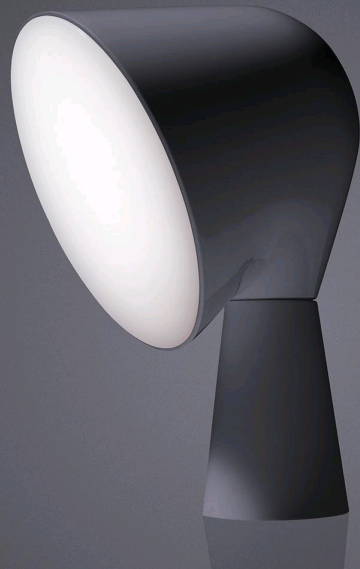

# Binic, tavolo

by Ionna Vautrin

FOSCARINI

## DESCRIPTION

Binic is the name of a small lighthouse on the coast of Brittany, the region the designer Ionna Vautrin comes from, which is the inspiring theme of this small table lamp filled with character. Its colorful and unusual shape whets the imagination and is immediately appealing. The round glossy finish upper volume is supported by a conical satin finish base, casting an intense and uniform spotlight downwards. With its palette of 6 trendy colours, Binic is in tune with the personality of whoever chooses his or her favourite version and it blends in seamlessly with a range of domestic environments and styles: a study, a child's or an adult's bedroom or a personal corner in a living room. A packaging designed by Ionna Vautrin herself, unique and fun like the lamp itself, suggests Binic as a "take away" object, to be given away as a present, or for personal use.

# Binic, tavolo

technical details

FOSCARINI

Table lamp with direct light. Matt batch-dyed ABS base with metal ballast inside, upper part in glossy finish batch-dyed ABS with a white parabola and diffuser inside it, both in polycarbonate. ON/OFF switch on the transparent cable.