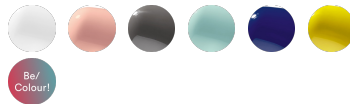

COLORS

ACCESSORIES

Binic

LIGHT SOURCE

12WE14

Dimmerabile

CERTIFICATIONS

ENERGY EFFICIENCY

A+, A