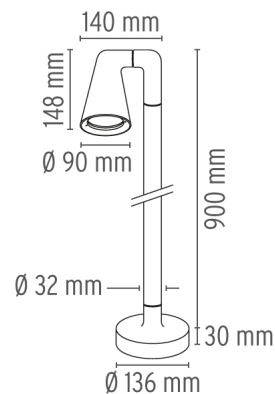

BELVEDERE SPOT SINGLE F3

| | |
|------------------------------|---|
| Beam angle | 9° |
| Mounting | Base on ground |
| Lamps description | 6 x 1W Power LED - 3000k |
| Environment | Outdoor |
| Finish | Grey, Deep brown |
| Technical description | Family of adjustable outdoor LED lighting luminaires (double rotation, vertical and horizontal axle) suitable for floor installations (ground or buried) and with remote power supply box; also available in the version with base and stake, both solutions have no installation box. Available in three different heights. Remote power supply box IP67, factory-sealed, external connection IP68 with anti-humidity gel, watertight cable gland IP68, sealed head. |

PHYSICAL

| | |
|------------------------------|----------|
| Construction material | Aluminum |
| Weight (kg) | 2.30 |

| | |
|---|------------|
| ● F0982018 | Deep brown |
| ● F0982006 | Grey |

DIMENSIONS

CERTIFICATIONS

Belvedere Spot Single F3 . Lamps

IW Power LED 9

Lamp Watt:

1 W

Lamp category:

LED

Lamp type:

POWER LED 6 x 1W 9°

Belvedere Spot Single F3

designed by Antonio Citterio with
Toan Nguyen

Family of adjustable outdoor LED
lighting luminaires

- F0982018 Deep brown
- F0982006 Grey

DIMENSIONS

CERTIFICATIONS