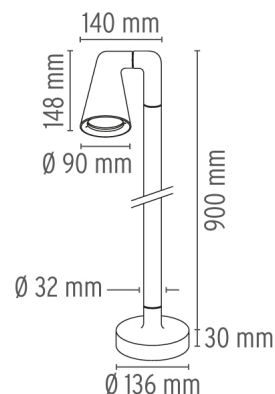

BELVEDERE SPOT SINGLE F3

| | |
|------------------------------|---|
| Beam angle | 9° |
| Mounting | Base on ground |
| Lamps description | 6 x 1W Power LED - 3000k |
| Environment | Outdoor |
| Finish | Grey, Deep brown |
| Technical description | Family of adjustable outdoor LED lighting luminaires (double rotation, vertical and horizontal axle) suitable for floor installations (ground or buried) and with remote power supply box; also available in the version with base and stake, both solutions have no installation box. Available in three different heights. Remote power supply box IP67, factory-sealed, external connection IP68 with anti-humidity gel, watertight cable gland IP68, sealed head. |

PHYSICAL

| | |
|------------------------------|----------|
| Construction material | Aluminum |
| Weight (kg) | 2.30 |

| | |
|---|------------|
| ● F0982018 | Deep brown |
| ● F0982006 | Grey |

DIMENSIONS

CERTIFICATIONS

Belvedere Spot Single F3 . Lamps

IW Power LED 9

Lamp Watt:

1 W

Lamp category:

LED

Lamp type:

POWER LED 6 x 1W 9°

Belvedere Spot Single F3

designed by Antonio Citterio with
Toan Nguyen

Family of adjustable outdoor LED
lighting luminaires

- F0982018 Deep brown
- F0982006 Grey

DIMENSIONS

CERTIFICATIONS