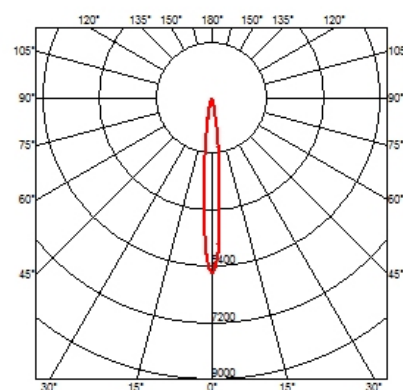

CERTIFICATIONS