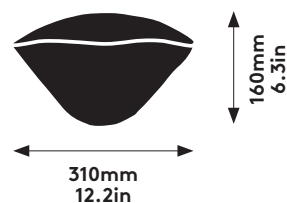

Bash Vessel

A brass vessel   shaped by hand into an expressive crumpled form, finished with a gold wash. Available in small, and large.

Dimensions

Small H160 x W310 x D200.

Large H230 x W450 x D300.

ECLECTIC
BY
TOM
DIXON

Product Code
Bash Vessel Small - BAV01G
Bash Vessel Large - BAV02G

Colour
Gold

Cleaning Instructions

Use a soft damp cloth to clean the parts only, no abrasive agent.

Packaging Dimensions

BAV01G. H180 x W215 x D345
BAV02G. H255 x W350 x D465

Packaging Weight (kg)

BAV01G. 0.8kg
BAV02G. 2.2kg

For more information visit
www.tomdixon.net

Dimensions

Small H160 x W310 x D200

Large H230 x W450 x D300