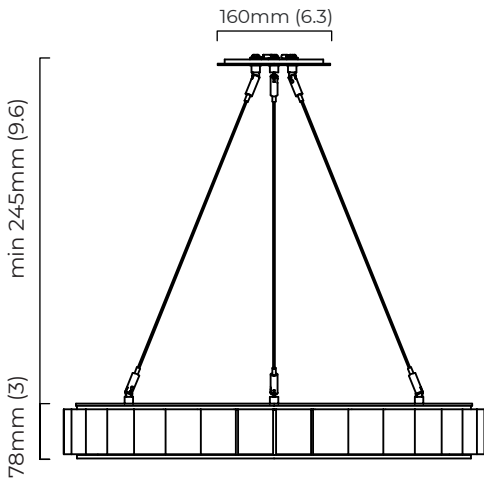

AVALON CHANDELIER MEDIUM CEILING MOUNTING PLATE

A continuous ring of alabaster columns, encapsulated in brass or bronze creating a powerful contrast. Each column is illuminated, highlighting the unique striations of every piece of alabaster producing a sophisticated ambience.

FINISH

Ceiling mounting plate

all satin brass
CTO-01-045-0101

all bronze
CTO-01-045-0102

BULBS

integrated LED - trailing edge dimmable - 37w - 2700k

Note - LED driver to be installed in cavity of wall.

WEIGHT

17kg (37.5lbs)

CERTIFICATION