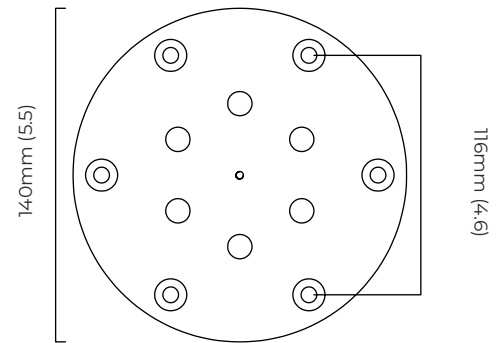

mounting plate dimensions