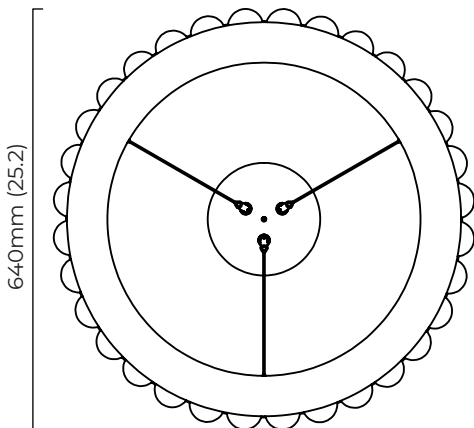

AVALON CHANDELIER MEDIUM CEILING MOUNTING PLATE

A continuous ring of alabaster columns, encapsulated in brass or bronze creating a powerful contrast. Each column is illuminated, highlighting the unique striations of every piece of alabaster producing a sophisticated ambience.

FINISH

Ceiling mounting plate

all satin brass
CTO-01-045-0101

all bronze
CTO-01-045-0102

BULBS

integrated LED - trailing edge dimmable - 37w - 2700k

Note - LED driver to be installed in cavity of wall.

WEIGHT

17kg (37.5lbs)

CERTIFICATION

mounting plate dimensions