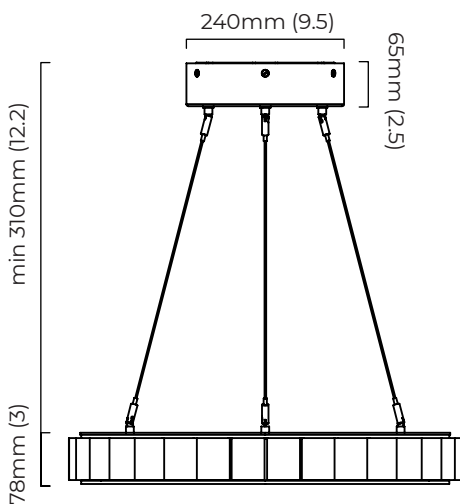

### CERTIFICATION

mounting plate dimensions

#### WEIGHT

18.5kg (40.8lbs) - Total

Note - LED driver inside ceiling / wall rose.

mounting plate dimensions