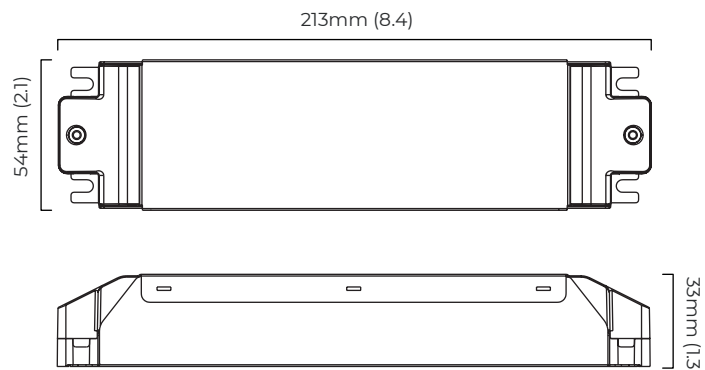

### BULBS

integrated LED - trailing edge dimmable - 37w - 2700k

Note - LED driver to be installed in cavity of wall.

### WEIGHT

17kg (37.5lbs)

### CERTIFICATION

mounting plate dimensions