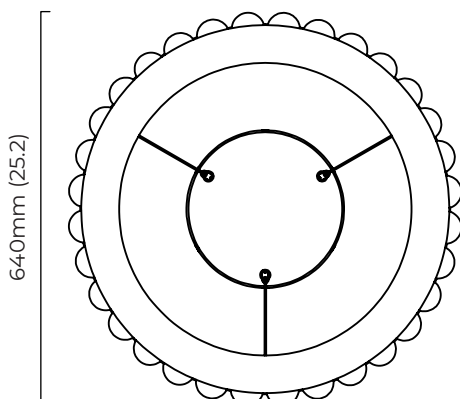

## AVALON CHANDELIER MEDIUM CEILING ROSE

A continuous ring of alabaster columns, encapsulated in brass or bronze creating a powerful contrast. Each column is illuminated, highlighting the unique striations of every piece of alabaster producing a sophisticated ambience.

### ADDITIONAL INFORMATION ON CEILING ROSE OPTION

#### FINISH

satin brass (ceiling rose only)  
CTO-01-045-0051

bronze  
CTO-01-045-0052 (ceiling rose on;y)

#### WEIGHT

18.5kg (40.8lbs) - Total

Note - LED driver inside ceiling / wall rose.

mounting plate dimensions