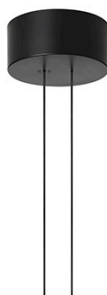

## Arrangements Round Medium

by Michael Anastassiades , 2018

Diffuse light suspended lighting device. Body in extruded, curved NC-machined and black powder-coated aluminium, diffuser in platinum optical silicone.

Cable length 2.5m

Mounting	Pendant
Environment	Indoor
Finish	Black
Weight	0.8 Kg
Light sources available	1 x Flex strip led 35W 2700K CRI90 3500lm

Emergency	Without
Voltage	48V
Power	35W
Battery	No
Supply included	No

Cord Length	2500 mm
Materials	Aluminum

Colors	● F0407030 - Black
--------	--------------------

## Arrangements Round Medium

by Michael Anastassiades , 2018

---

F0415030  
Big Rose-MAX190W

---

F0416030  
Small Rose-MAX70

---

F0418030  
Recessed Rose-MAX190W