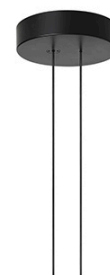

## Arrangements Round Medium

by Michael Anastassiades , 2018

Diffuse light suspended lighting device. Body in extruded, curved NC-machined and black powder-coated aluminium, diffuser in platinum optical silicone.

Each component can be connected to the power pack by means of an electrical and mechanical connection system designed for customisable product set-up.

Roses available with two powers: lamp with power under 70W and lamp with power under 190W. Class III roses also available for installations with remote power supply: "surface" version for installations on cement, "recessed" version for plasterboard ceilings.

Cord Length	2500 mm
Materials	Aluminum

Colors	● F0407030 - Black
--------	--------------------

## Arrangements Round Medium

by Michael Anastassiades , 2018

---

F0415030  
Big Rose-MAX190W

---

F0416030  
Small Rose-MAX70

---

F0418030  
Recessed Rose-MAX190W