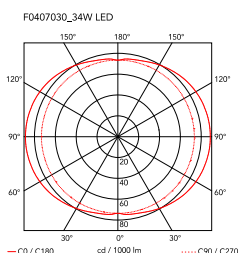

Cord Length	2500 mm
Materials	Aluminum

Colors	● F0407030 - Black
--------	--------------------