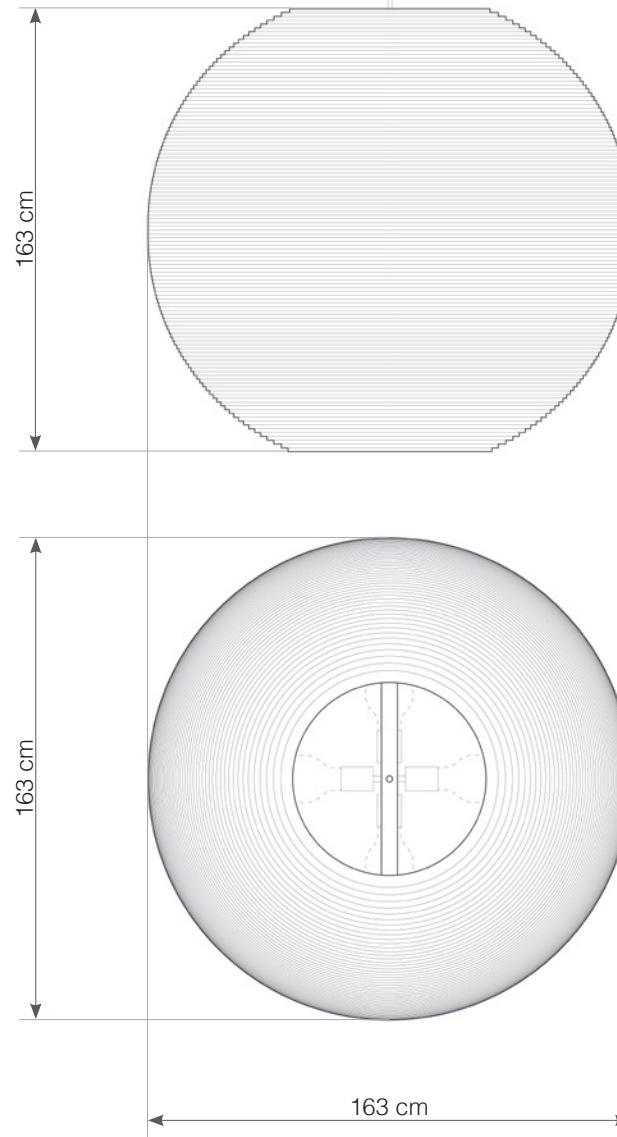

ARCTURUS

9x 100W maximum incandescent
E27 socket | 230V 50Hz | Class I

For use with dimmable incandescent bulbs. Also compatible with CFL bulbs or dimmable LED bulbs of equivalent wattage.

Mounting Installation: Suspended

recycled cardboard

responsibly made in holland

proudly designed in seattle | usa

responsible handmade quality

nontoxic fire retardant treated

contains tempered glass

contains clear coated, dark steel

compressed air recommended cleaning

use in dry location only

designed to recycle

hardwired cord set + ceiling canopy

INCLUDES AN EIGHT-METER BLACK FABRIC CORD AND A BLACK POWDER COATED STEEL CANOPY. CUSTOM CORDS ARE AVAILABLE FOR AN ADDITIONAL CHARGE.

Scraplight shades are non-toxic and are handmade using responsible, low-impact practices. Because all Scraplights are handmade, dimensions may vary slightly. This luminaire is compatible with bulbs of the energy classes A++, A+, A, B, C, D & E (EU No 874/2012).

SCRAPLIGHTS™
responsibly reimaging cardboard boxes