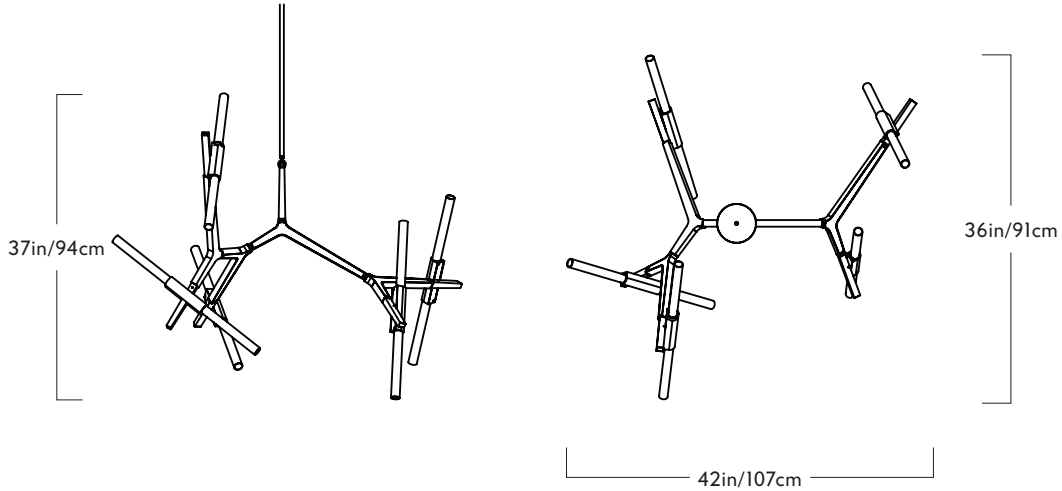

Roll & Hill

Agnes

Chandelier - 10 Lights

SERIES

Agnes

PRODUCT

Chandelier - 10 Lights

LEAD TIME

8 weeks

DIMENSIONS

Appx. L 42in/107cm x W 36in/91cm x H 37in/94cm

WEIGHT

9lb/4kg

MATERIALS

Machined aluminum, glass

FINISHES

Black, bronze, polished aluminum, brushed brass

SUSPENSION

1/2-inch aluminum stem. Ships with 35-inch length. Additional segments available

CANOPY

5-inch hang straight canopy in matching metal finish

DIMMER COMPATIBILITY

Any standard dimmer

120V ILLUMINATION

Socket: E17

Bulb: 10 x 25 Watt T 6½ intermediate base frosted

Wattage: 250 Watts

Lumens: 1400 Lumens

Color Temperature: 2700 Kelvin

240V ILLUMINATION

Socket: G9

Bulb: 10 x 20 Watt halogen

Wattage: 200 Watts

Lumens: 1800 Lumens

Color Temperature: 2700 Kelvin

CERTIFICATIONS

UL, cUL, CE, AU/NZ

Designed by Lindsey Adelman, 2010

32 33rd Street, 3rd Floor, Unit 10, Brooklyn NY 11232
Office +1 (718) 387 6132 Fax +1 (718) 387 6104
www.rollandhill.com