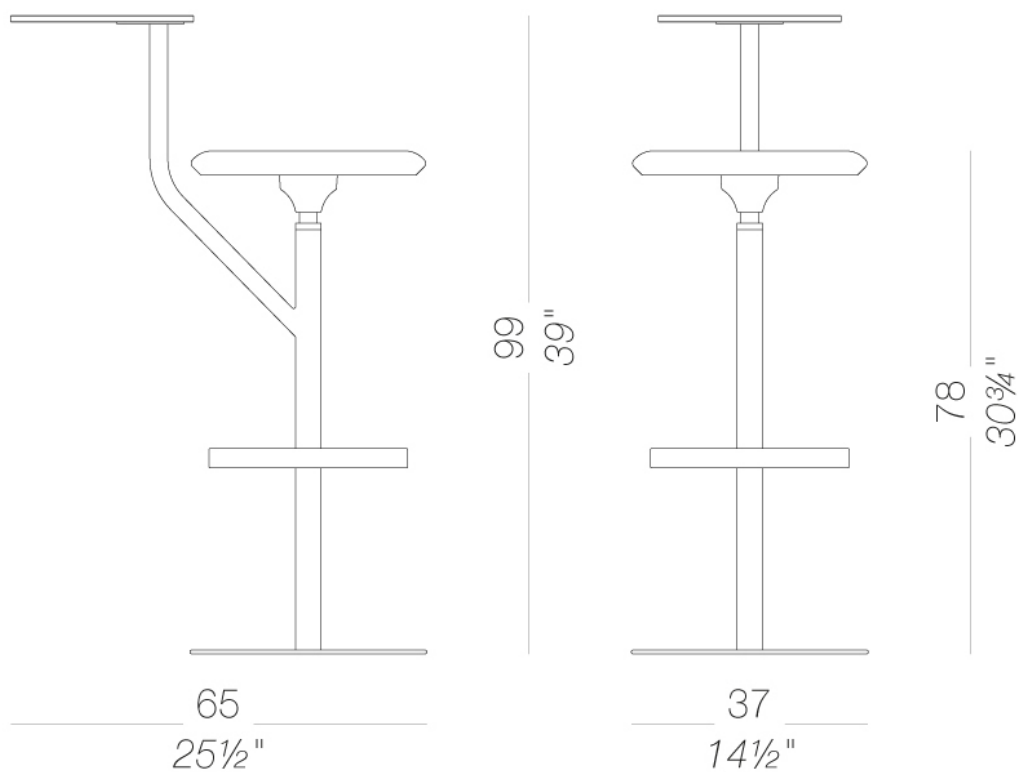

AARON

Pio & Tito Toso | 2020

S441 stool with swivel table top h78

Stool with base and footrest in powder coated steel. Swivel seat in wood upholstered with fire retardant moulded foam covered with fabric, ecoleather or leather and eccentric pivoting tablet. Felt under the base. Also available with small base for floor fixing.