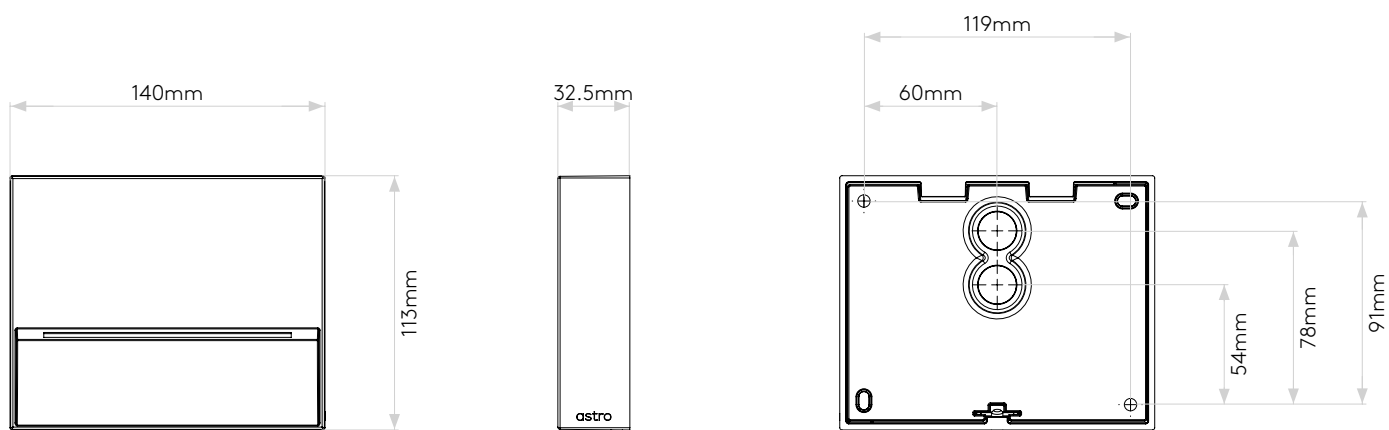

Please note that some dimensions may vary slightly due to manufacturing tolerances, this includes cable entry and fixing holes

Veuillez noter que certaines dimensions peuvent varier légèrement en raison des tolérances de fabrication, y compris l'entrée de câble et les trous de fixation.

Bitte beachten Sie, dass die Maße Fertigungstoleranzen unterliegen und daher in geringem Umfang von der angegebenen Größe abweichen können. Dies gilt auch für Kabeleingänge und Befestigungslöcher.

Si prega notare che possono esserci piccole variazioni in alcune dimensioni dovute alle tolleranze di produzione, queste includono l'ingresso del cavo e i fori di fissaggio.