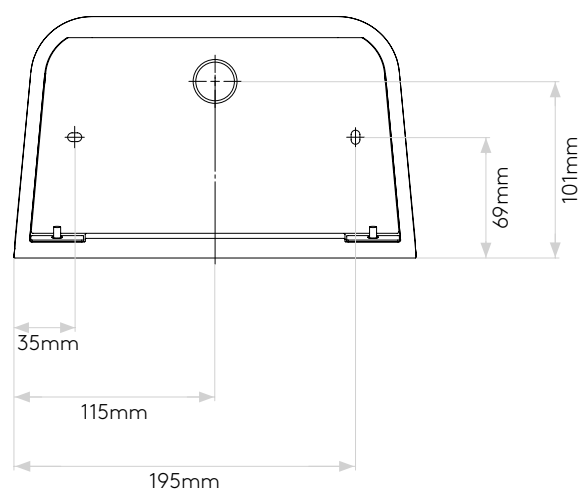

Please note that some dimensions may vary slightly due to manufacturing tolerances, this includes cable entry and fixing holes

Veillez noter que certaines dimensions peuvent varier légèrement en raison des tolérances de fabrication, y compris l'entrée de câble et les trous de fixation.

Bitte beachten Sie, dass die Maße Fertigungstoleranzen unterliegen und daher in geringem Umfang von der angegebenen Größe abweichen können. Dies gilt auch für Kabeleingänge und Befestigungslöcher.

Si prega notare che possono esserci piccole variazioni in alcune dimensioni dovute alle tolleranze di produzione, queste includono l'ingresso del cavo e i fori di fissaggio.