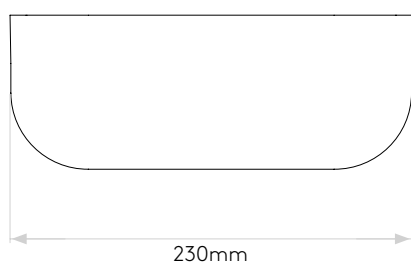

Please note that some dimensions may vary slightly due to manufacturing tolerances, this includes cable entry and fixing holes

Veillez noter que certaines dimensions peuvent varier légèrement en raison des tolérances de fabrication, y compris l'entrée de câble et les trous de fixation.

Bitte beachten Sie, dass die Maße Fertigungstoleranzen unterliegen und daher in geringem Umfang von der angegebenen Größe abweichen können. Dies gilt auch für Kabeleingänge und Befestigungslöcher.

Si prega notare che possono esserci piccole variazioni in alcune dimensioni dovute alle tolleranze di produzione, queste includono l'ingresso del cavo e i fori di fissaggio.