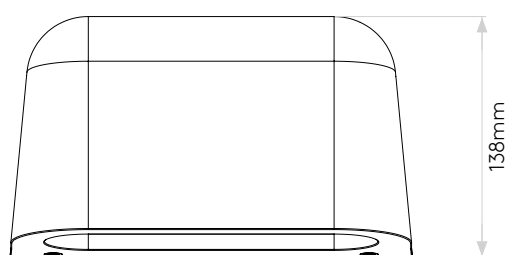

Please note that some dimensions may vary slightly due to manufacturing tolerances, this includes cable entry and fixing holes

Veillez noter que certaines dimensions peuvent varier légèrement en raison des tolérances de fabrication, y compris l'entrée de câble et les trous de fixation.

Bitte beachten Sie, dass die Maße Fertigungstoleranzen unterliegen und daher in geringem Umfang von der angegebenen Größe abweichen können. Dies gilt auch für Kabeleingänge und Befestigungslöcher.

Si prega notare che possono esserci piccole variazioni in alcune dimensioni dovute alle tolleranze di produzione, queste includono l'ingresso del cavo e i fori di fissaggio.