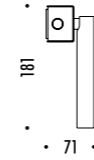

The sizes are expressed in millimeters.

DESIGN OMAR CARRAGLIA - 2012
LAMPADA DA PARETE - METALLO
WALL LAMP - METAL

MIRA

 ENDLESS SYSTEM VERSION AVAILABLE

CE IP20

1A2280300.27.01	BIANCO OPACO / MATT WHITE - 2700K - DALI	110-240 V - 50/60 Hz - 8 W LED 2700K - 327 lm - CRI > 90 / 3000K - 352 lm - CRI > 90 ORIENTABILE ADJUSTABLE
1A2280300.30.01	BIANCO OPACO / MATT WHITE - 3000K - DALI	
1A2280400.27.01	NERO OPACO / MATT BLACK - 2700K - DALI	
1A2280400.30.01	NERO OPACO / MATT BLACK - 3000K - DALI	
1A2280300.27.04	BIANCO OPACO / MATT WHITE - 2700K - PUSH	110-240 V - 50/60 Hz - 8 W LED 2700K - 327 lm - CRI > 90 / 3000K - 352 lm - CRI > 90 ORIENTABILE ADJUSTABLE
1A2280300.30.04	BIANCO OPACO / MATT WHITE - 3000K - PUSH	
1A2280400.27.04	NERO OPACO / MATT BLACK - 2700K - PUSH	
1A2280400.30.04	NERO OPACO / MATT BLACK - 3000K - PUSH	

The sizes are expressed in millimeters.

DESIGN OMAR CARRAGLIA - 2015
LAMPADA DA PARETE - METALLO
WALL LAMP - METAL

CE IP20

MIRA SWITCH

1A2280300.27.00	BIANCO OPACO / MATT WHITE - 2700K - ON/OFF	110-240 V - 50/60 Hz - 8 W LED 2700K - 327 lm - CRI > 90 / 3000K - 352 lm - CRI > 90 ORIENTABILE ADJUSTABLE
1A2280300.30.00	BIANCO OPACO / MATT WHITE - 3000K - ON/OFF	
1A2280400.27.00	NERO OPACO / MATT BLACK - 2700K - ON/OFF	
1A2280400.30.00	NERO OPACO / MATT BLACK - 3000K - ON/OFF	