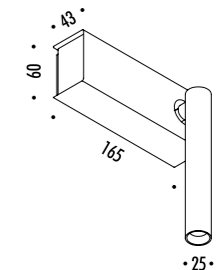

The sizes are expressed in millimeters.

DESIGN OMAR CARRAGLIA - 2012
LAMPADA DA PARETE - METALLO
WALL LAMP - METAL

MIRA

 ENDLESS SYSTEM VERSION AVAILABLE

CE IP20

1A2280300.27.01	BIANCO OPACO / MATT WHITE - 2700K - DALI	110-240 V - 50/60 Hz - 8 W LED 2700K - 327 lm - CRI > 90 / 3000K - 352 lm - CRI > 90 ORIENTABILE ADJUSTABLE
1A2280300.30.01	BIANCO OPACO / MATT WHITE - 3000K - DALI	
1A2280400.27.01	NERO OPACO / MATT BLACK - 2700K - DALI	
1A2280400.30.01	NERO OPACO / MATT BLACK - 3000K - DALI	
1A2280300.27.04	BIANCO OPACO / MATT WHITE - 2700K - PUSH	110-240 V - 50/60 Hz - 8 W LED 2700K - 327 lm - CRI > 90 / 3000K - 352 lm - CRI > 90 ORIENTABILE ADJUSTABLE
1A2280300.30.04	BIANCO OPACO / MATT WHITE - 3000K - PUSH	
1A2280400.27.04	NERO OPACO / MATT BLACK - 2700K - PUSH	
1A2280400.30.04	NERO OPACO / MATT BLACK - 3000K - PUSH	

The sizes are expressed in millimeters.

DESIGN OMAR CARRAGLIA - 2015
LAMPADA DA PARETE - METALLO
WALL LAMP - METAL

CE IP20

MIRA SWITCH

1A2280300.27.00	BIANCO OPACO / MATT WHITE - 2700K - ON/OFF	110-240 V - 50/60 Hz - 8 W LED 2700K - 327 lm - CRI > 90 / 3000K - 352 lm - CRI > 90 ORIENTABILE ADJUSTABLE
1A2280300.30.00	BIANCO OPACO / MATT WHITE - 3000K - ON/OFF	
1A2280400.27.00	NERO OPACO / MATT BLACK - 2700K - ON/OFF	
1A2280400.30.00	NERO OPACO / MATT BLACK - 3000K - ON/OFF	