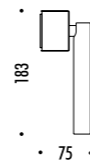

The sizes are expressed in millimeters.

DESIGN OMAR CARRAGLIA - 2012
LAMPADA DA PARETE - METALLO
WALL LAMP - METAL

MIRA

 ENDLESS SYSTEM VERSION AVAILABLE

CE IP20

1A2280300.27.01	BIANCO OPACO / MATT WHITE - 2700K - DALI	110-240 V - 50/60 Hz - 8 W LED 2700K - 327 lm - CRI > 90 / 3000K - 352 lm - CRI > 90 ORIENTABILE ADJUSTABLE
1A2280300.30.01	BIANCO OPACO / MATT WHITE - 3000K - DALI	
1A2280400.27.01	NERO OPACO / MATT BLACK - 2700K - DALI	
1A2280400.30.01	NERO OPACO / MATT BLACK - 3000K - DALI	
1A2280300.27.04	BIANCO OPACO / MATT WHITE - 2700K - PUSH	110-240 V - 50/60 Hz - 8 W LED 2700K - 327 lm - CRI > 90 / 3000K - 352 lm - CRI > 90 ORIENTABILE ADJUSTABLE
1A2280300.30.04	BIANCO OPACO / MATT WHITE - 3000K - PUSH	
1A2280400.27.04	NERO OPACO / MATT BLACK - 2700K - PUSH	
1A2280400.30.04	NERO OPACO / MATT BLACK - 3000K - PUSH	

The sizes are expressed in millimeters.

DESIGN OMAR CARRAGLIA - 2015
LAMPADA DA PARETE - METALLO
WALL LAMP - METAL

CE IP20

MIRA SWITCH

1A2280300.27.00	BIANCO OPACO / MATT WHITE - 2700K - ON/OFF	110-240 V - 50/60 Hz - 8 W LED 2700K - 327 lm - CRI > 90 / 3000K - 352 lm - CRI > 90 ORIENTABILE ADJUSTABLE
1A2280300.30.00	BIANCO OPACO / MATT WHITE - 3000K - ON/OFF	
1A2280400.27.00	NERO OPACO / MATT BLACK - 2700K - ON/OFF	
1A2280400.30.00	NERO OPACO / MATT BLACK - 3000K - ON/OFF	