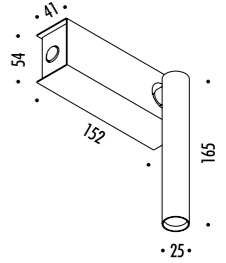

The sizes are expressed in millimeters.

DESIGN OMAR CARRAGLIA - 2012
LAMPADA DA PARETE - METALLO
WALL LAMP - METAL

MIRA

 ENDLESS SYSTEM VERSION AVAILABLE

CE IP20

1A2280300.27.01	BIANCO OPACO / MATT WHITE - 2700K - DALI	110-240 V - 50/60 Hz - 8 W LED 2700K - 327 lm - CRI > 90 / 3000K - 352 lm - CRI > 90 ORIENTABILE ADJUSTABLE
1A2280300.30.01	BIANCO OPACO / MATT WHITE - 3000K - DALI	
1A2280400.27.01	NERO OPACO / MATT BLACK - 2700K - DALI	
1A2280400.30.01	NERO OPACO / MATT BLACK - 3000K - DALI	
1A2280300.27.04	BIANCO OPACO / MATT WHITE - 2700K - PUSH	110-240 V - 50/60 Hz - 8 W LED 2700K - 327 lm - CRI > 90 / 3000K - 352 lm - CRI > 90 ORIENTABILE ADJUSTABLE
1A2280300.30.04	BIANCO OPACO / MATT WHITE - 3000K - PUSH	
1A2280400.27.04	NERO OPACO / MATT BLACK - 2700K - PUSH	
1A2280400.30.04	NERO OPACO / MATT BLACK - 3000K - PUSH	

The sizes are expressed in millimeters.

DESIGN OMAR CARRAGLIA - 2015
LAMPADA DA PARETE - METALLO
WALL LAMP - METAL

CE IP20

MIRA SWITCH

1A2280300.27.00	BIANCO OPACO / MATT WHITE - 2700K - ON/OFF	110-240 V - 50/60 Hz - 8 W LED 2700K - 327 lm - CRI > 90 / 3000K - 352 lm - CRI > 90 ORIENTABILE ADJUSTABLE
1A2280300.30.00	BIANCO OPACO / MATT WHITE - 3000K - ON/OFF	
1A2280400.27.00	NERO OPACO / MATT BLACK - 2700K - ON/OFF	
1A2280400.30.00	NERO OPACO / MATT BLACK - 3000K - ON/OFF	