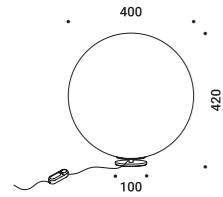

MOON T

Davide Groppi / 2019

Table / Diffuse / Indoor

Material Japanese Paper - Metal - PE
Finish .00 Standard

Note Shade with japanese paper texture - Gold finish base - White cable.

Apparecchio con paralume con texture in carta giapponese - Base verniciata dorata - Cavo bianco.

MOON T

Max 15W - E27
100-240V - 50/60Hz
Bulb not included
Dimmer on board

CE □ IP20

Standard - Dimmer on board

| 1A2690000.00.06 |

Optional accessories / Accessori opzionali

Bulbs / Lampadine

LED - E27 - A60

220-240V - 11,2W - 360° -
2700K - 1521lm - CRI 90 -
Energy Efficiency D - Dimmable

1Y0330790

Not included

The sizes are expressed in millimeters.