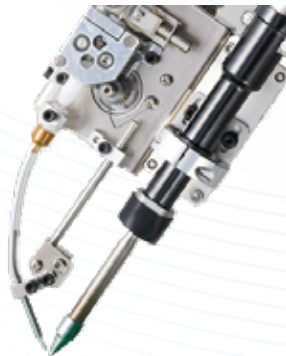

PCB ASSEMBLY

Soldering/Desoldering

Auto Soldering