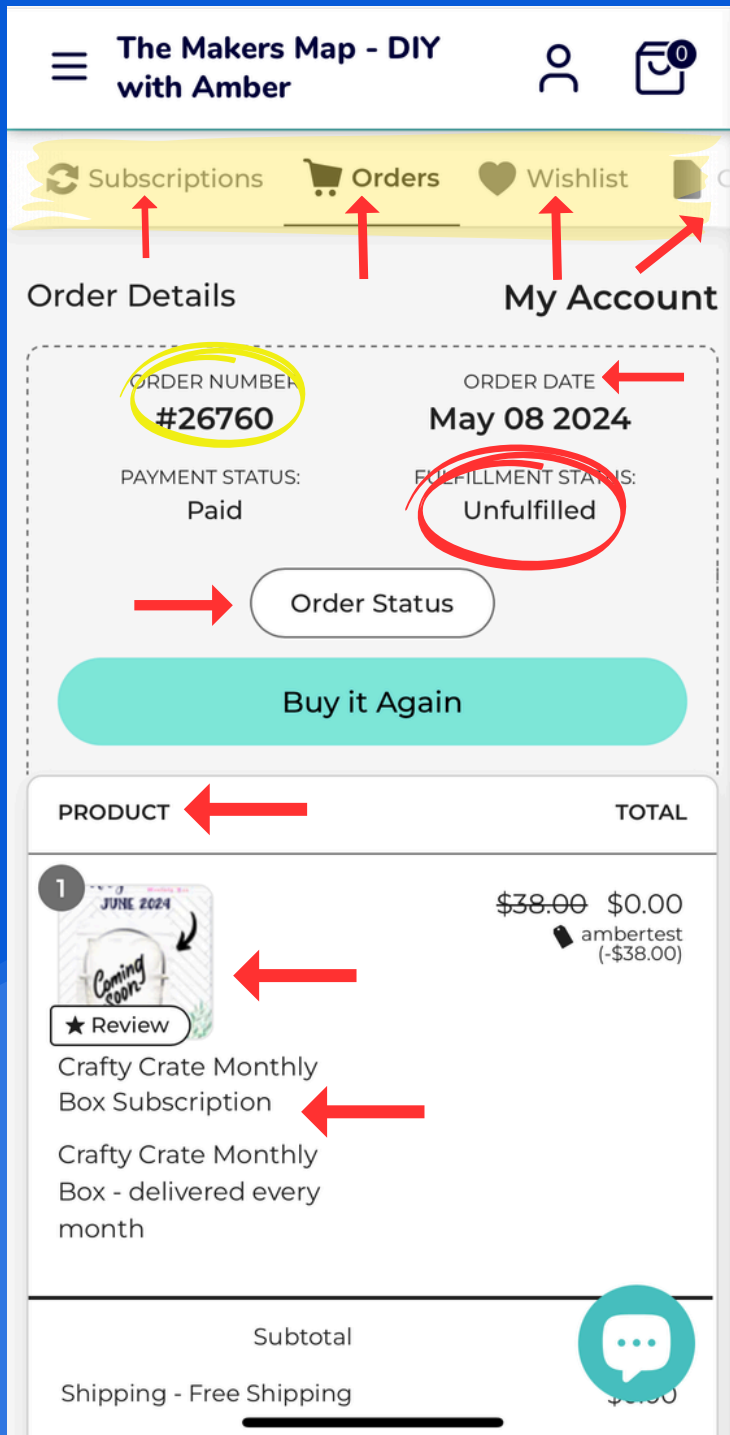

USE THE NAVIGATION BAR TO SLIDE THROUGH THE OPTIONS

On a **MOBILE DEVICE**

NOTE:

REMEMBER THE SLIDING MENU IN THE ACCOUNT DASHBOARD!

YOU CAN ALSO SCROLL DOWN THE PAGE TO VIEW MORE ORDERS.

You can leave a review for orders, track them, buy again.

You can see all the order information in your account dashboard!

MANAGING YOUR ORDERS!

USE THE NAVIGATION BAR TO SLIDE THROUGH THE OPTIONS

On a **MOBILE DEVICE**

LEAVE A REVIEW WITH PHOTOS!

All your order information is here! You can track, leave a review, buy again. You can even see the discounts, shipping address as well! There is also a tab for wishlist, and more options.