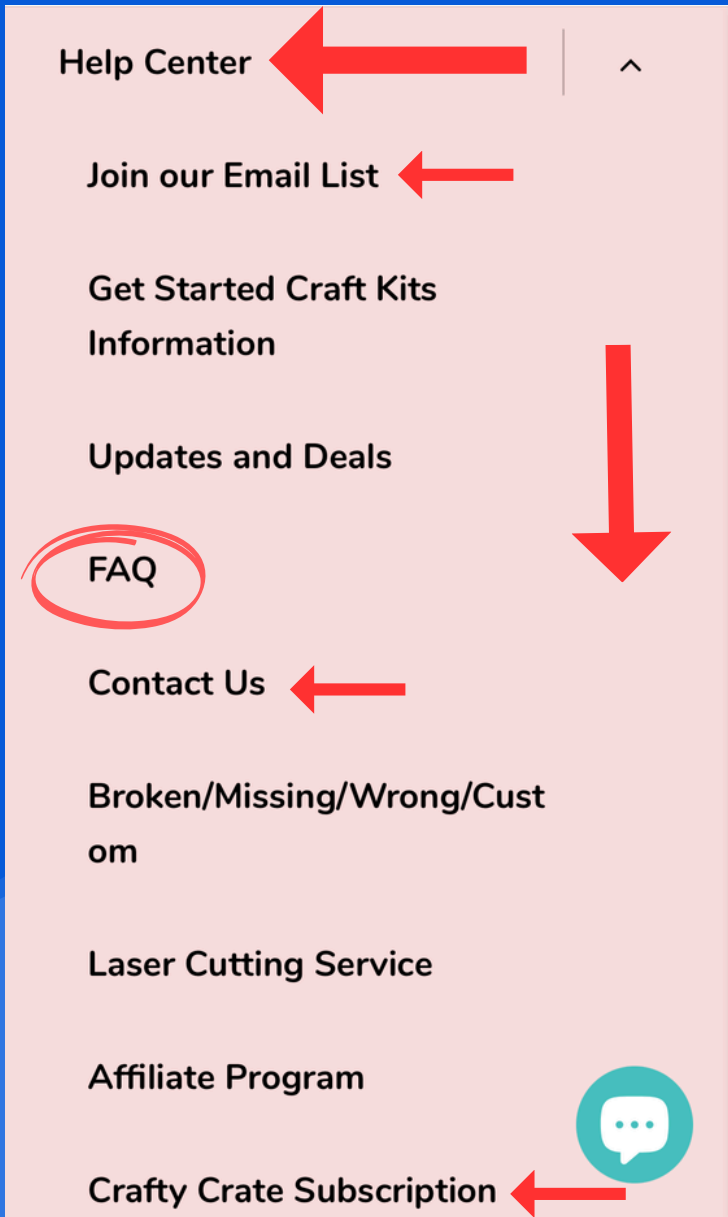

You can see all the order information in your account dashboard!

MANAGING YOUR ORDERS!

USE THE NAVIGATION BAR TO SLIDE THROUGH THE OPTIONS

On a **MOBILE DEVICE**

LEAVE A REVIEW WITH PHOTOS!

All your order information is here! You can track, leave a review, buy again. You can even see the discounts, shipping address as well! There is also a tab for wishlist, and more options.

WEBSITE MENU - HELP CENTER

USE THE MAIN WEBSITE 3 LINES TO
ACCESS THE NAVIGATION MENU

On a **MOBILE DEVICE**

The mobile menu is collapsed. you have to use the arrows to navigate each section.

The help section has loads of resources for you

We do not manage customer accounts, but we do provide helpful resources for you to access and follow.

SUCH AS THIS GUIDE YOU ARE READING NOW!

our website is user friendly and we believe extremely helpful if you look around!

WEBSITE MENU - HELP CENTER

**USE THE MAIN WEBSITE 3 LINES TO
ACCESS THE NAVIGATION MENU**

On a MOBILE DEVICE

***The mobile site also has access to the chat feature.
Which is not instant. But you can contact us through this feature!***