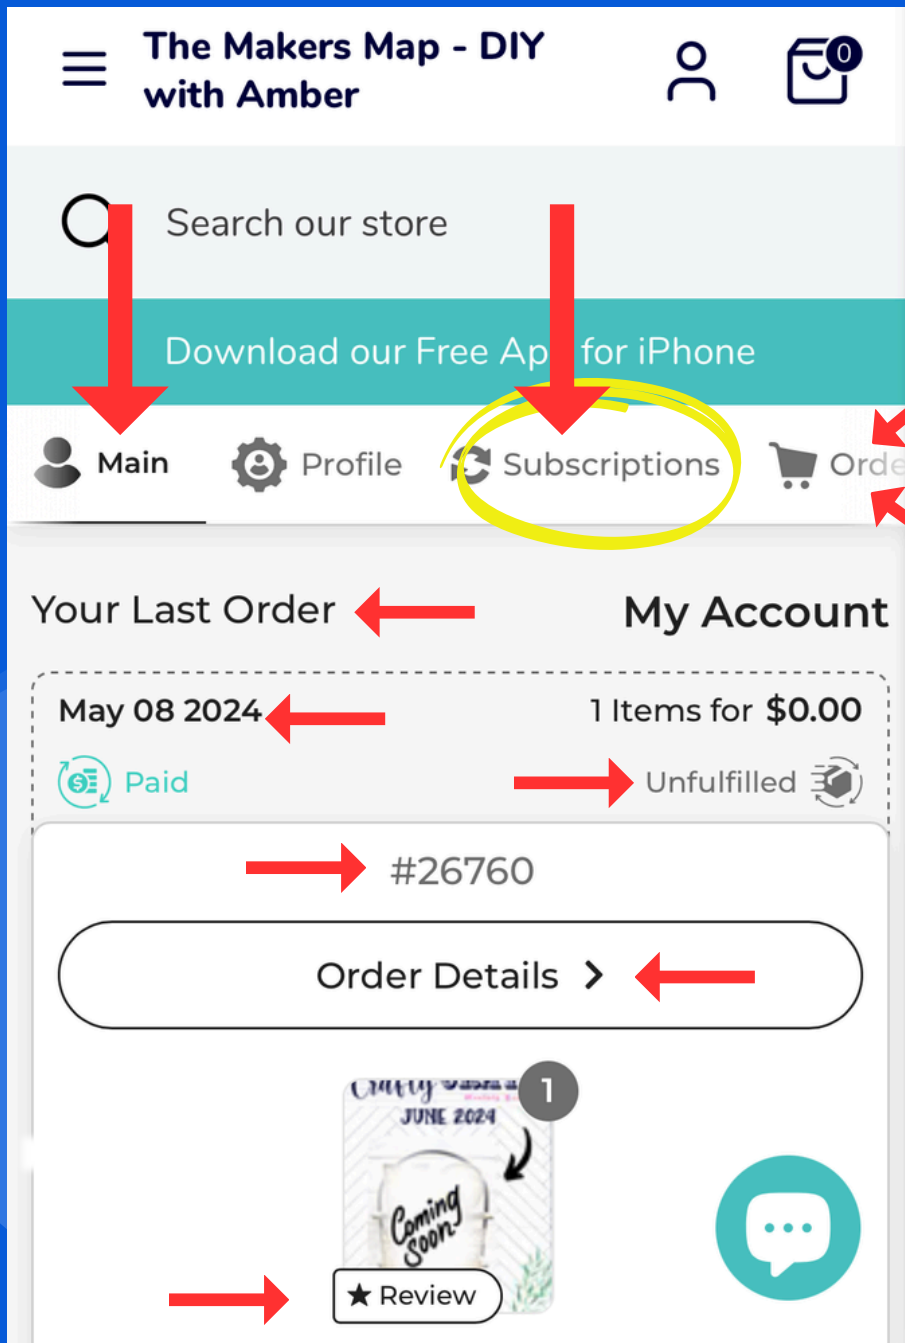

We have no control over shipping costs!

WWW.SHOPTHEMAKERSMAP.COM

ACCESSING YOUR ACCOUNT

You Might Have Noticed that
our site has a new look!

LOGIN TO YOUR ACCOUNT

On a MOBILE DEVICE

Tap the Person
icon to access
your account
and login

Chat Feature is
available on our
website
Chat is not instant!

WWW.SHOPTHEMAKERSMAP.COM

LOOK AROUND THIS IS YOUR ACCOUNT DASHBOARD

SEE THE NAVIGATION ON TOP
IT IS A SLIDER BAR!

On a **MOBILE DEVICE** **ATTENTION:**

This is where everything will be for you to manage

This is your Account Dashboard Hub!

THIS AREA SLIDES

See where it says subscriptions. that is where you will tap to manage your subscriptions!

MANAGING YOUR ACCOUNT PROFILE!