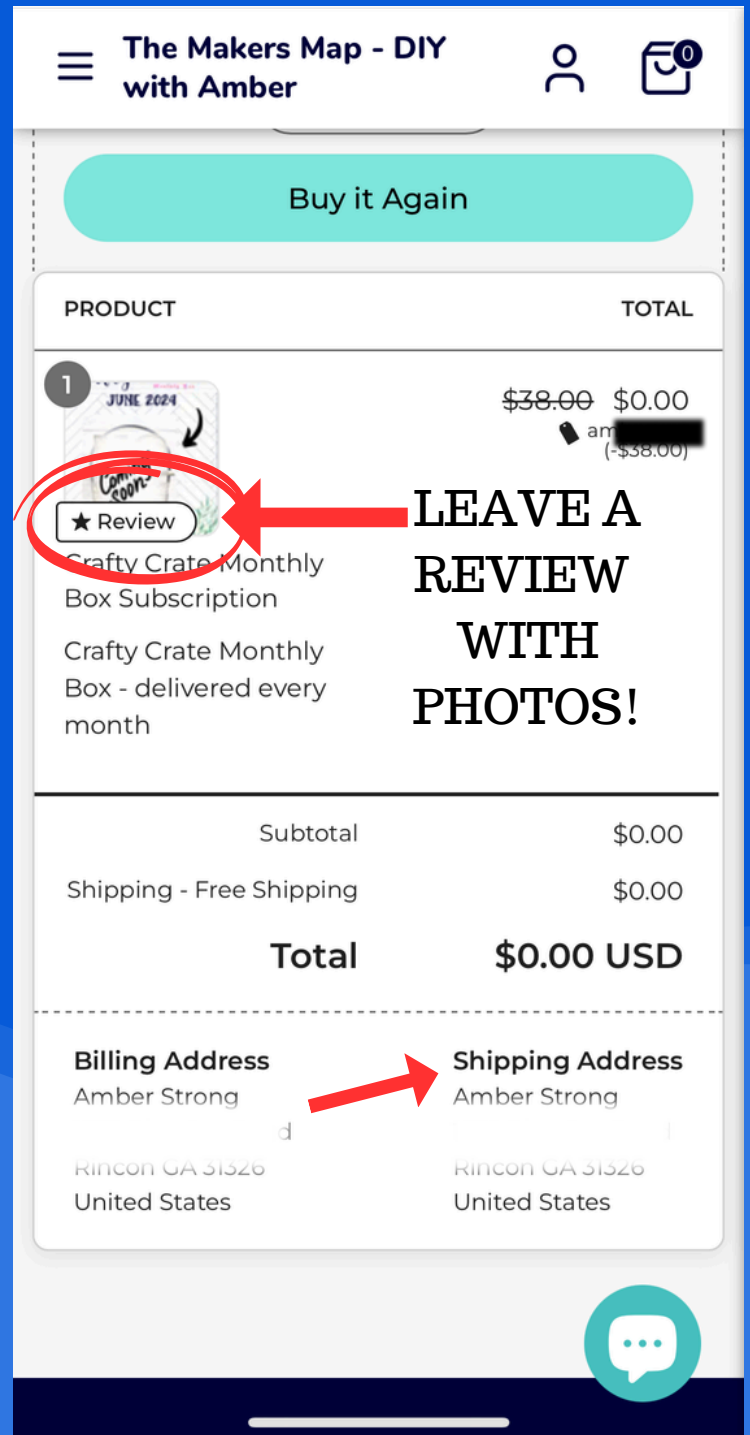

USE THE NAVIGATION BAR TO SLIDE THROUGH THE OPTIONS

On a **MOBILE DEVICE**

NOTE:

REMEMBER THE SLIDING MENU IN THE ACCOUNT DASHBOARD!

YOU CAN ALSO SCROLL DOWN THE PAGE TO VIEW MORE ORDERS.

You can leave a review for orders, track them, buy again.

You can see all the order information in your account dashboard!

MANAGING YOUR ORDERS!

USE THE NAVIGATION BAR TO SLIDE THROUGH THE OPTIONS

On a **MOBILE DEVICE**

LEAVE A REVIEW WITH PHOTOS!

All your order information is here! You can track, leave a review, buy again. You can even see the discounts, shipping address as well! There is also a tab for wishlist, and more options.