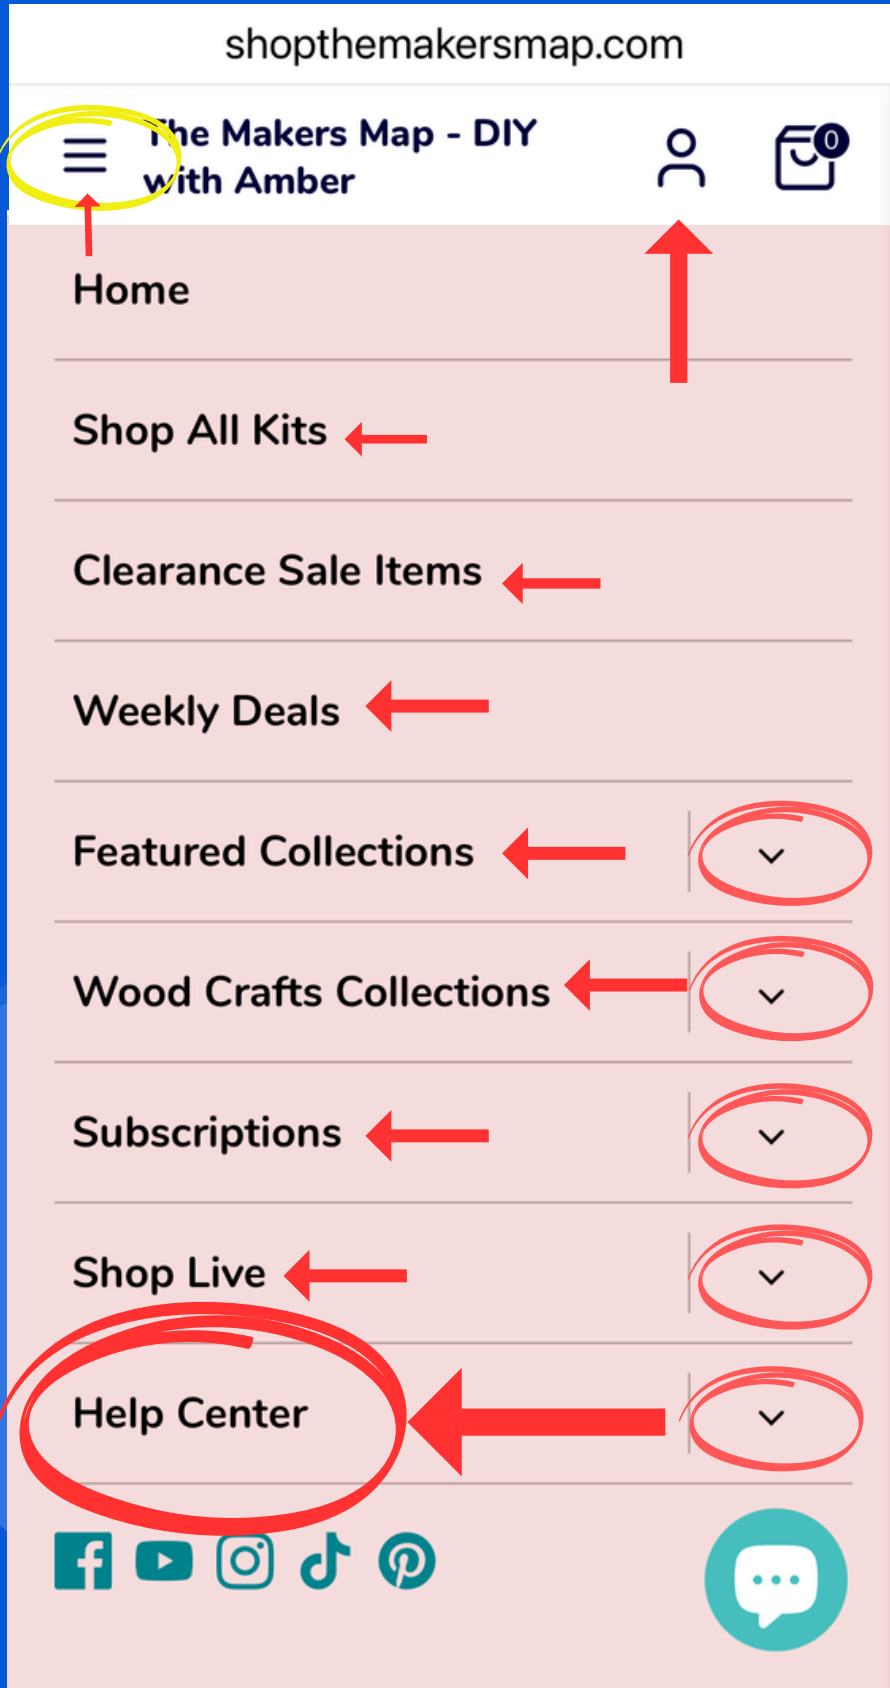

USE THE NAVIGATION BAR TO SLIDE THROUGH THE OPTIONS

On a **MOBILE DEVICE**

NOTE:

REMEMBER THE SLIDING MENU IN THE ACCOUNT DASHBOARD!

YOU CAN ALSO SCROLL DOWN THE PAGE TO VIEW MORE ORDERS.

You can leave a review for orders, track them, buy again.

You can see all the order information in your account dashboard!

MANAGING YOUR ORDERS!

USE THE NAVIGATION BAR TO SLIDE THROUGH THE OPTIONS

On a **MOBILE DEVICE**

LEAVE A REVIEW WITH PHOTOS!

All your order information is here! You can track, leave a review, buy again. You can even see the discounts, shipping address as well! There is also a tab for wishlist, and more options.

WEBSITE MENU - HELP CENTER

USE THE MAIN WEBSITE 3 LINES TO
ACCESS THE NAVIGATION MENU

On a **MOBILE DEVICE**

The mobile menu is collapsed. you have to use the arrows to navigate each section.

The help section has loads of resources for you