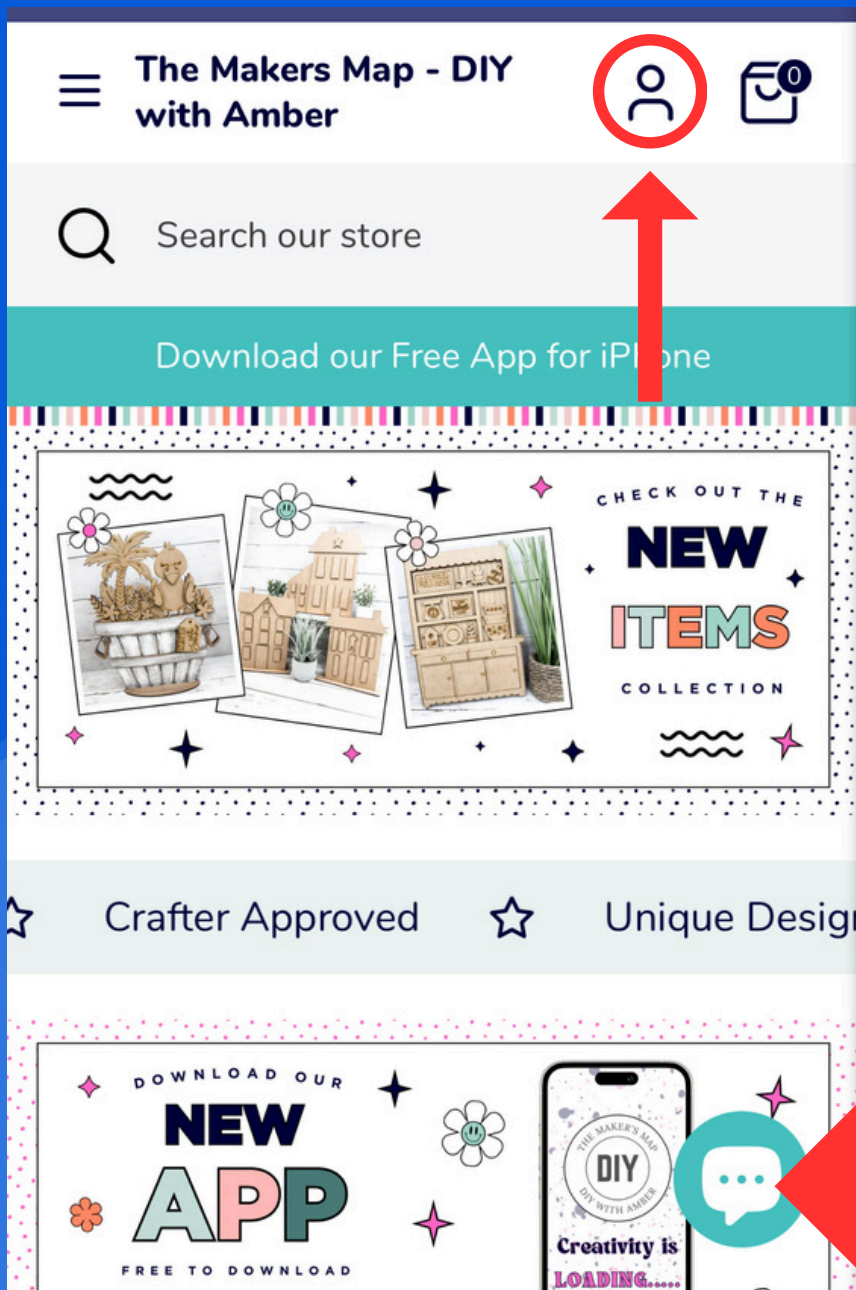

We have no control over shipping costs!

WWW.SHOPTHEMAKERSMAP.COM

ACCESSING YOUR ACCOUNT

You Might Have Noticed that
our site has a new look!

LOGIN TO YOUR ACCOUNT

On a MOBILE DEVICE

Tap the Person
icon to access
your account
and login

Chat Feature is
available on our
website
Chat is not instant!

WWW.SHOPTHEMAKERSMAP.COM

LOOK AROUND THIS IS YOUR ACCOUNT DASHBOARD

SEE THE NAVIGATION ON TOP
IT IS A SLIDER BAR!

On a **MOBILE DEVICE** **ATTENTION:**