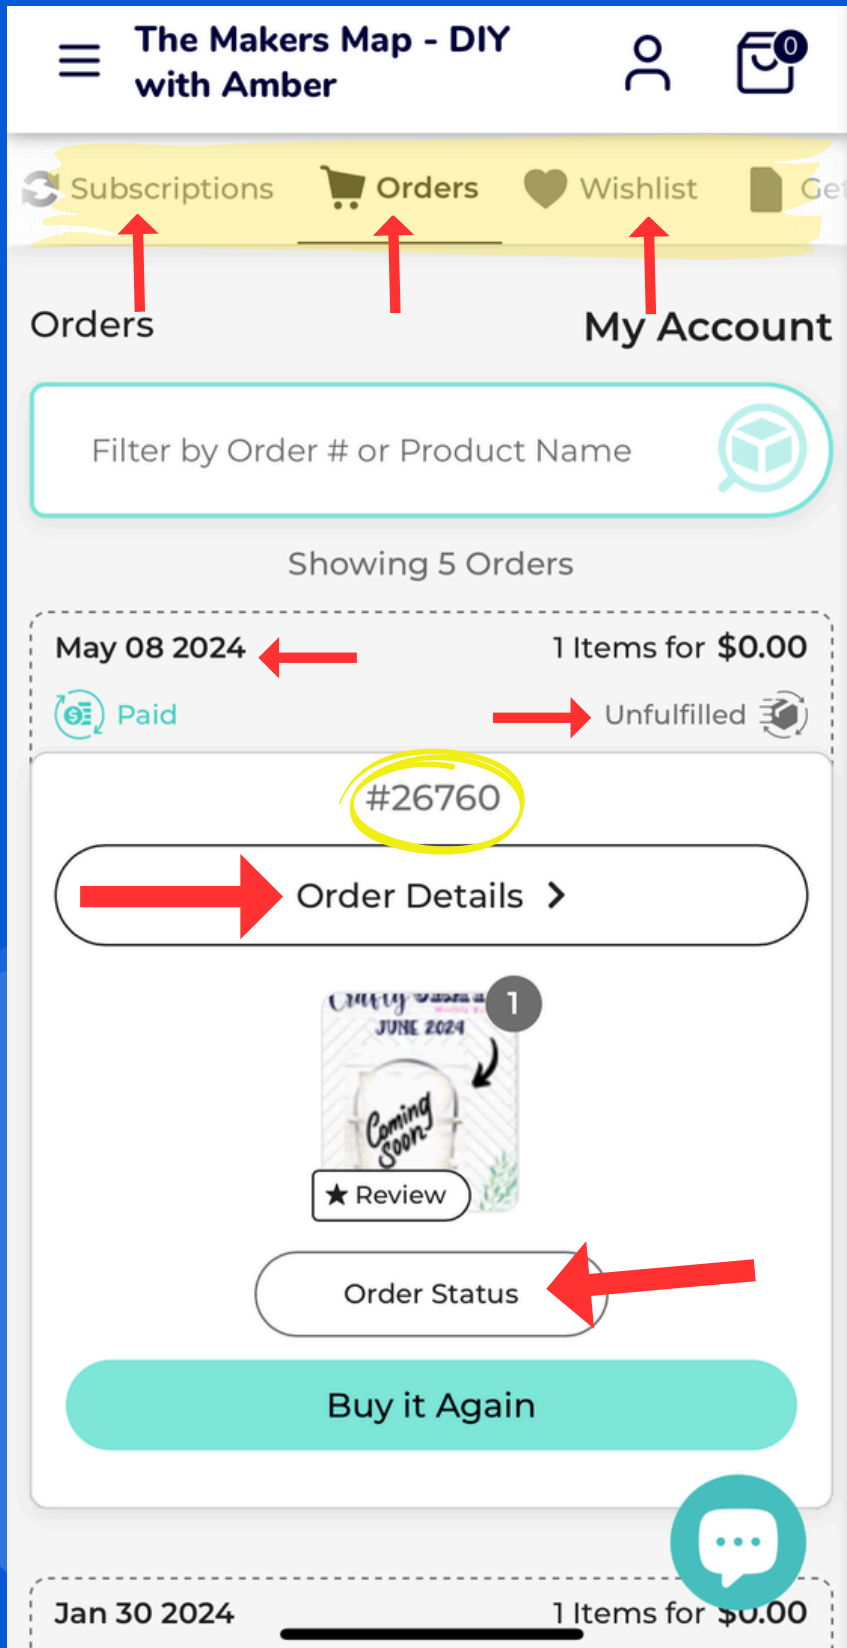

USE THE NAVIGATION BAR TO SLIDE THROUGH THE OPTIONS

On a **MOBILE DEVICE**

NOTE:

REMEMBER THE SLIDING MENU IN THE ACCOUNT DASHBOARD!

YOU CAN ALSO SCROLL DOWN THE PAGE TO VIEW MORE ORDERS.

You can leave a review for orders, track them, buy again.