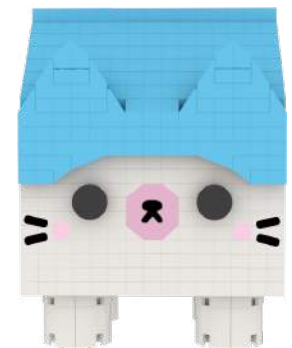

Sold individually.

BRUNO

557 PCS

3.1 inch

MB2304

MR SPRINKLES SMITH

584 PCS

3.1 inch

MB2303

GARY

356 PCS

3.1 inch

MB2302