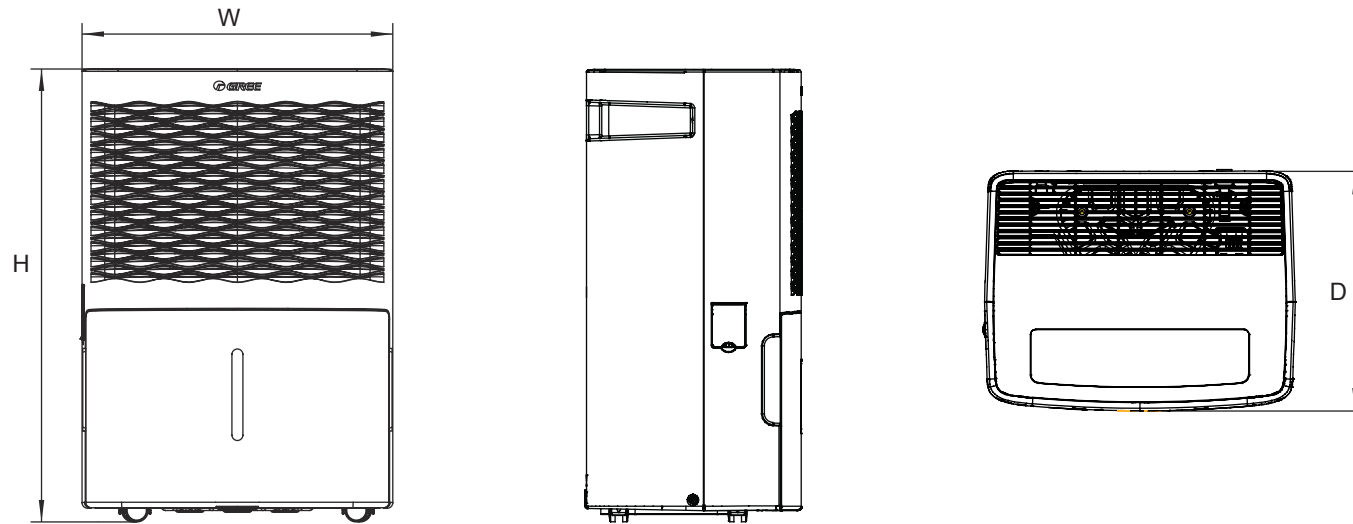

# DET Series

Product #	W		H		D	
	in.	mm	in.	mm	in.	mm
<b>GDN35AZ-A3EBA2A</b>	13.38	340	19.48	495	9.84	250
<b>GDN50BA-A3EBA2D</b>	14.75	375	24.02	610	11.38	289