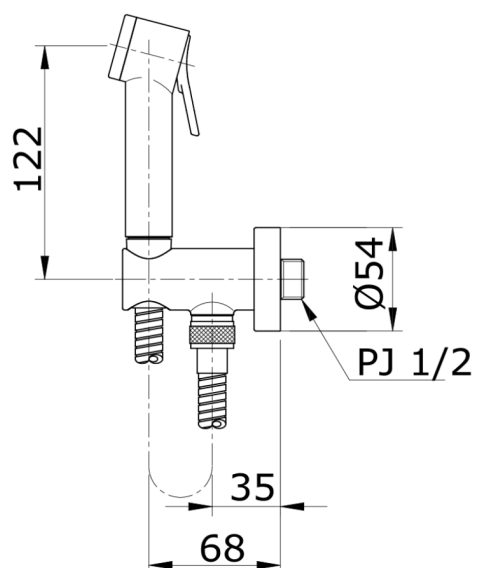

Features

- Simple Installation, easy to use

Specifications

Finish : Chrome

Parts Description

- TX403SECR
Shower Spray with Valve

DISTRIBUTED BY:

LE LAEUROPA
CERAMICA