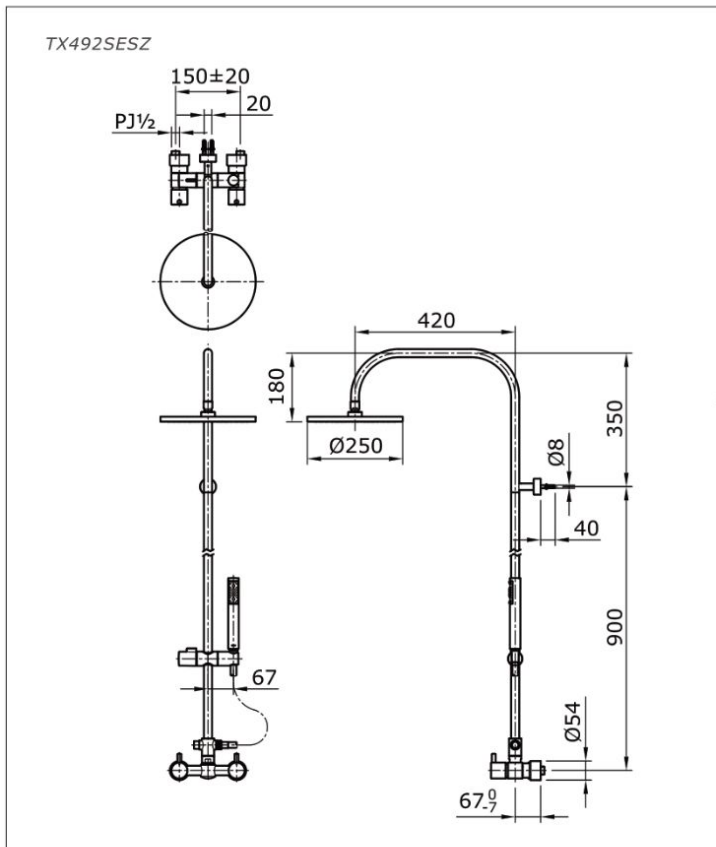

Ego II Shower Column

TX492SESZ

TX492SESZ

Features

- Durable finishes
- Brass valve bodies
- Matching fittings with Ego II collection

Specifications

Water Pressure : 0.05MPa~0.75MPa
Finish : Nickel Chrome

Parts description

- **TX492SESZ**
Shower Column Set

DISTRIBUTED BY:

LA EUROPA
CERAMICA