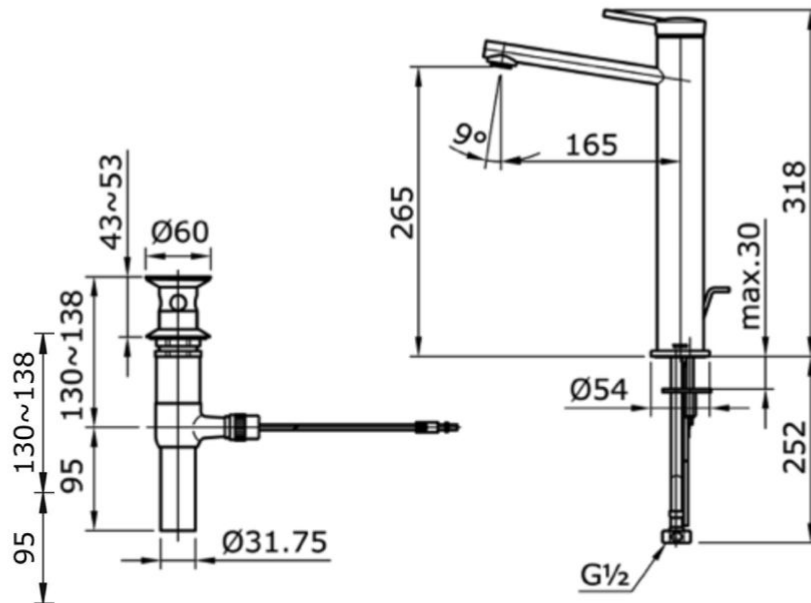

TX116LV

Extended Single Lever Lavatory Faucet

Min Water Pressure: 0.05 MPa

Max Water Pressure: 0.75 MPa

Flow Rate: 7.0 Lpm

DISTRIBUTED BY:

Some products may not be available in your area

Prices indicated are manufacturer's suggested retail price, prices may change anytime without notice.

Prices shown for lavatory does not include faucet.