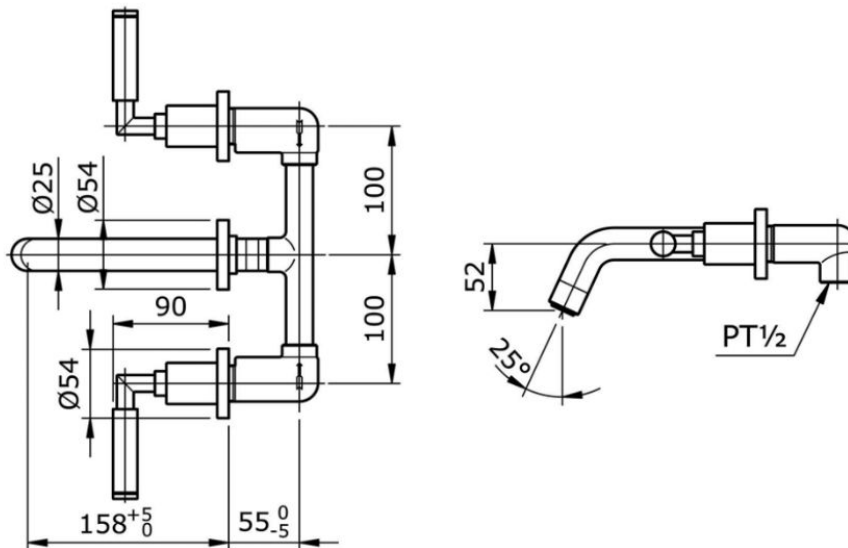

TX118LEL

Lever Handle Combination Wall Type Lavatory Faucet

Min Water Pressure: 0.05 MPa

Max Water Pressure: 0.75 MPa

Flow Rate: 7.0 Lpm

DISTRIBUTED BY:

LE LAEUROPA
CERAMICA

Some products may not be available in your area