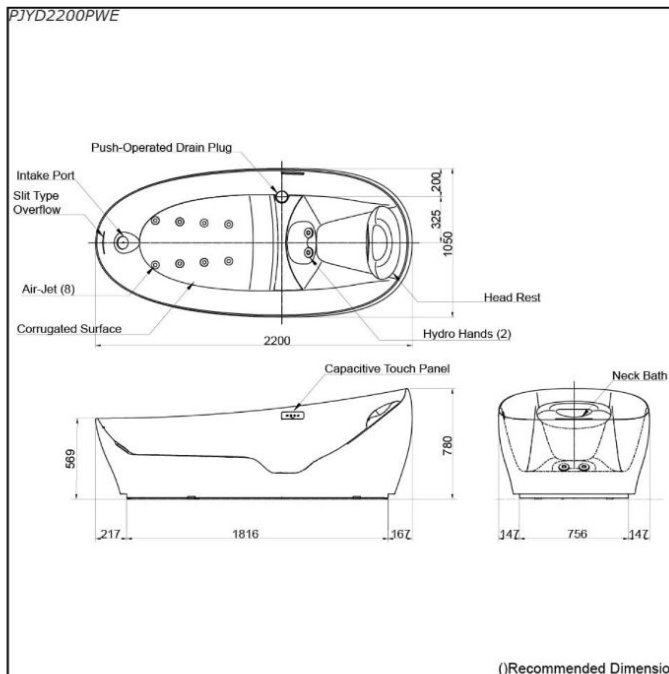

### FREE-STANDING BATHTUB (Galalato)

## Features

- ZERO DIMENSION brings you the feeling of afloat, calm, immersed in the meditative moment of relaxation
- HYDROHANDS a dynamic water massage that flows randomly around targeted muscles encouraging a deep sense of relaxation
- NECK BATH With variable pillow positions ensuring stability and comfort
- AIR-JET Fluctuating streams of air bubbles that envelop the body with a soothing sensation
- LED LIGHTING supplies a dream-like ambience at the outer perimeter of the tub's base

## Specifications

Size:	1050W x 2200D x 780H mm
Weight:	170 Kg
Material:	Reinforced Marble (Tub)
Material:	FRP covered with silicon (Pillow)
Actual Capacity:	293L
Pop-up Waste:	Included
Power Rating:	220~240v / 50Hz

## Parts description