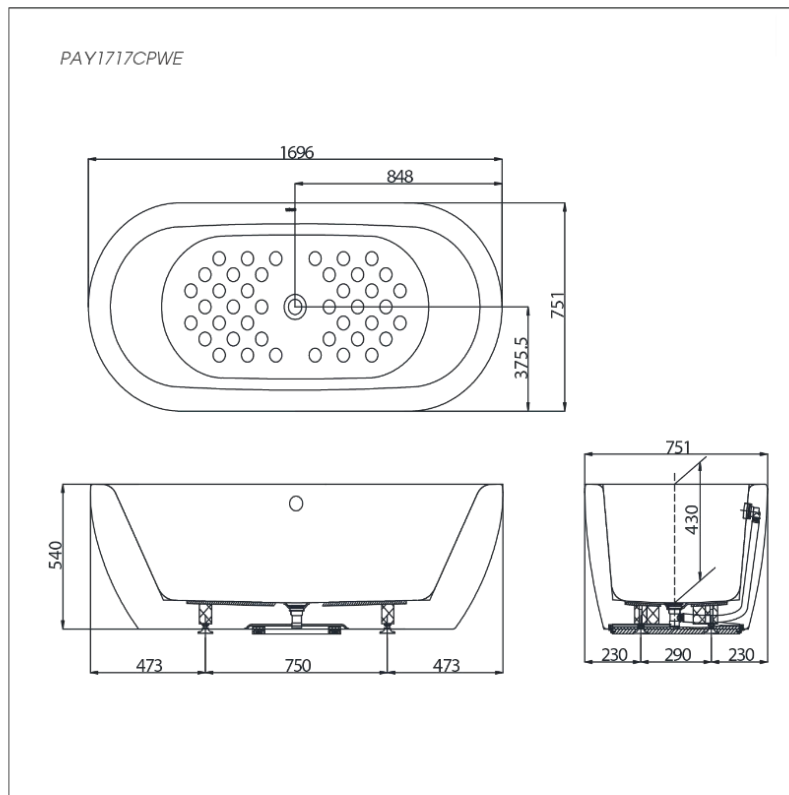

## Specifications

Size	: 1695x751x540 (mm)
Material	: Acrylic
Actual Capacity	: 220L
Type	: Deep bathtub with apron
Pop-up waste	: Included

## Parts description

- **PAY1717CPWE**  
Pearl acrylic bathtub
- **NPTS008**  
Fixing bolt