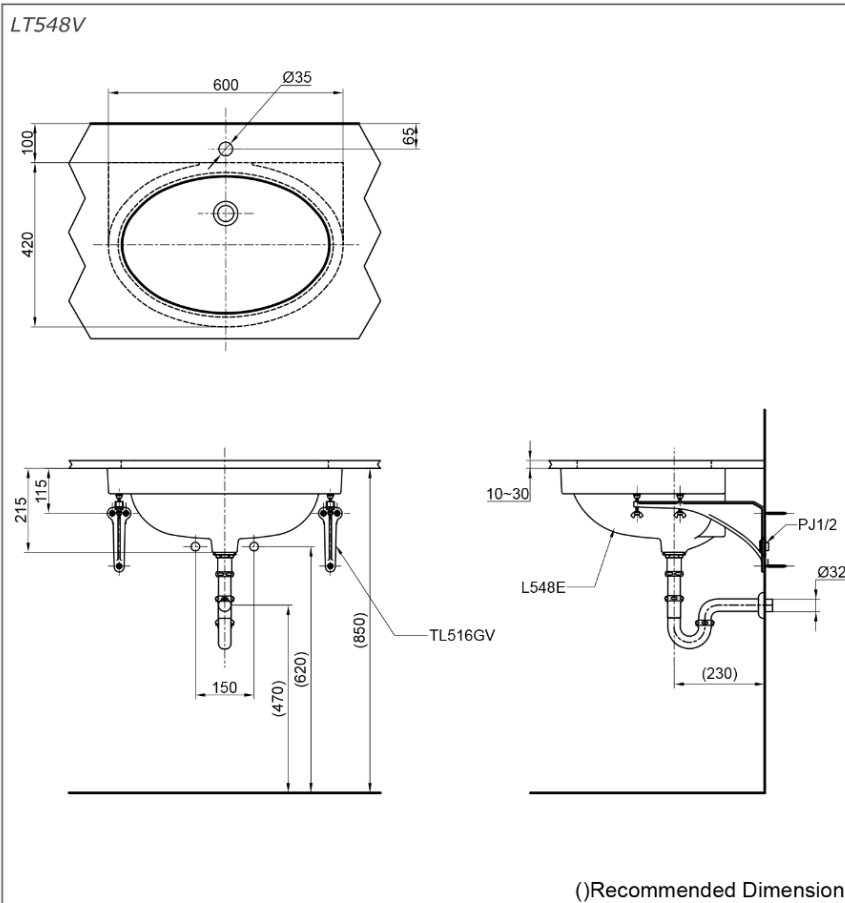

Colors

White

DISTRIBUTED BY:

LE LAEUROPA
CERAMICA