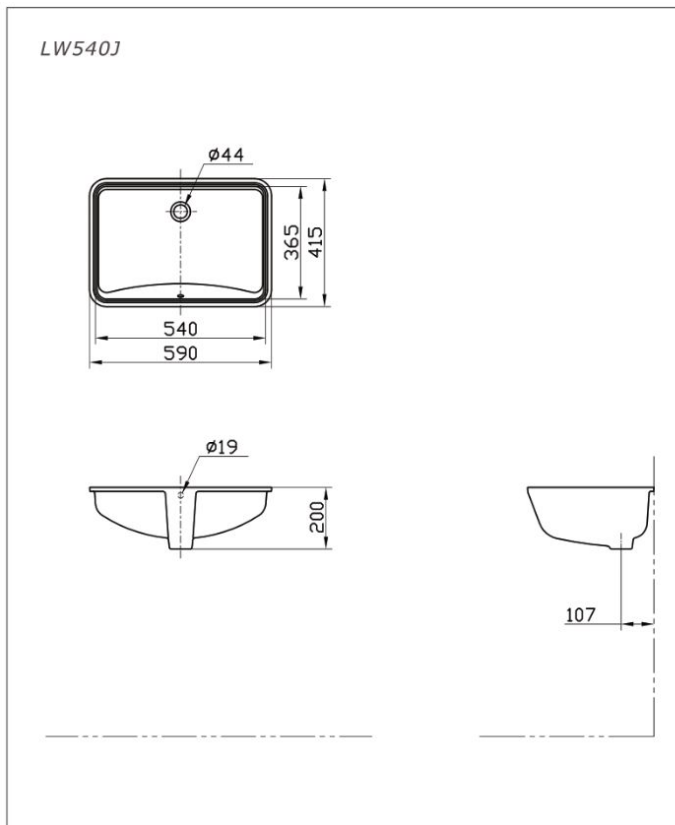

Under Counter Lavatory

LW540J

**Features**

- Rear overflow

Specifications

Size :540X365X200

Material :China

Parts description

Faucet and mounting hardware not included

●LW540J

Under Counter Lavatory

Optional Parts

OTSP0225

Brackets

Please consult a TOTO representative for details

Colors