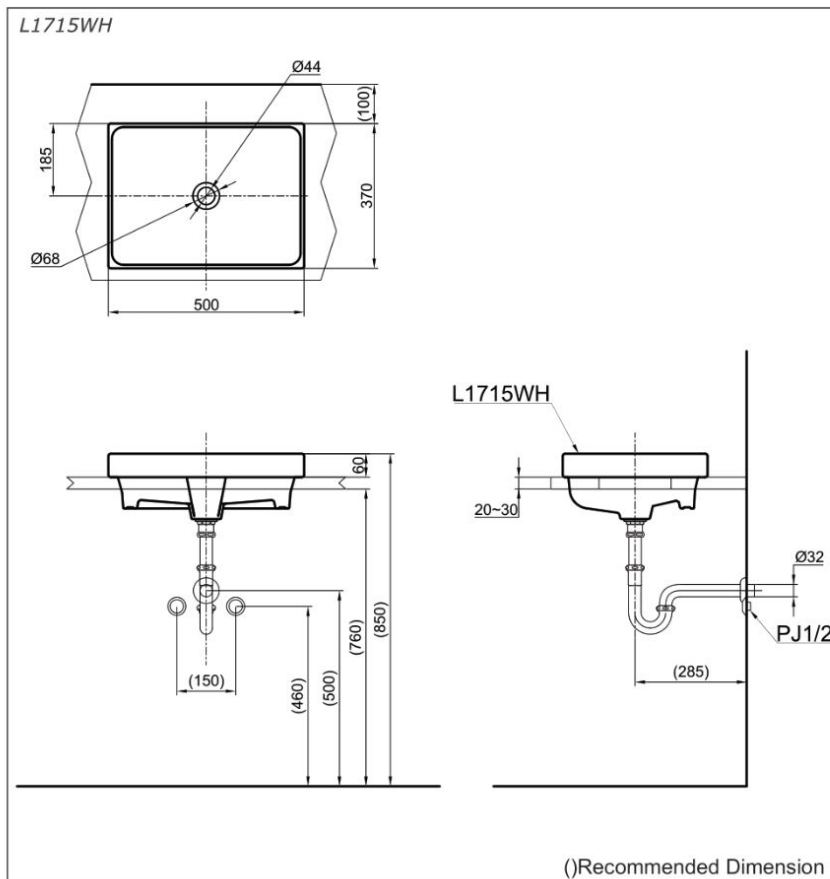

## Specifications

Size : 500W x 370D x 60H mm  
Material : Ceramic

## Parts description

Faucet not included

- **L1715WH**  
Console Lavatory  
w/ Brackets