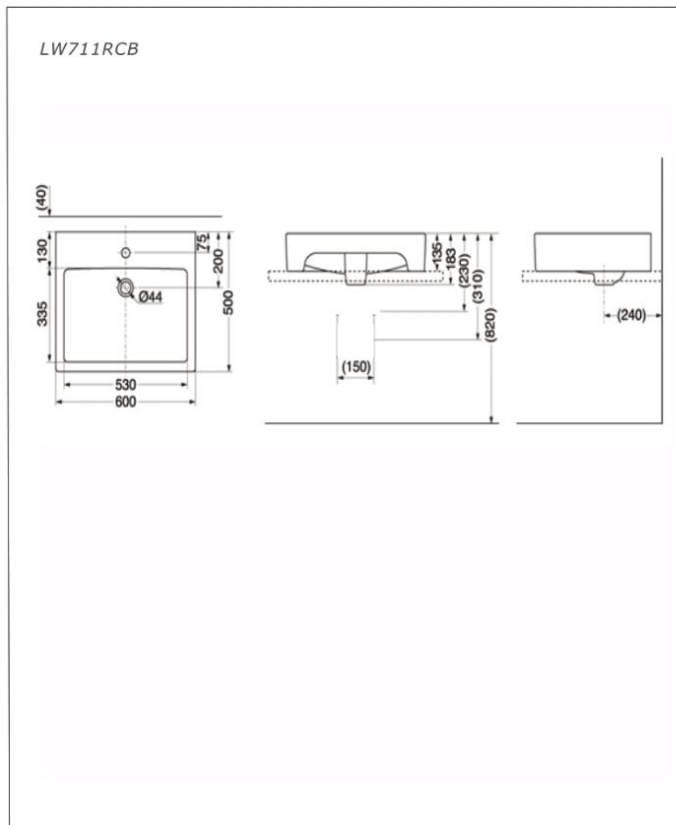

Colors

White, Pastel Ivory

DISTRIBUTED BY:

LE LAEUROPA
CERAMICA