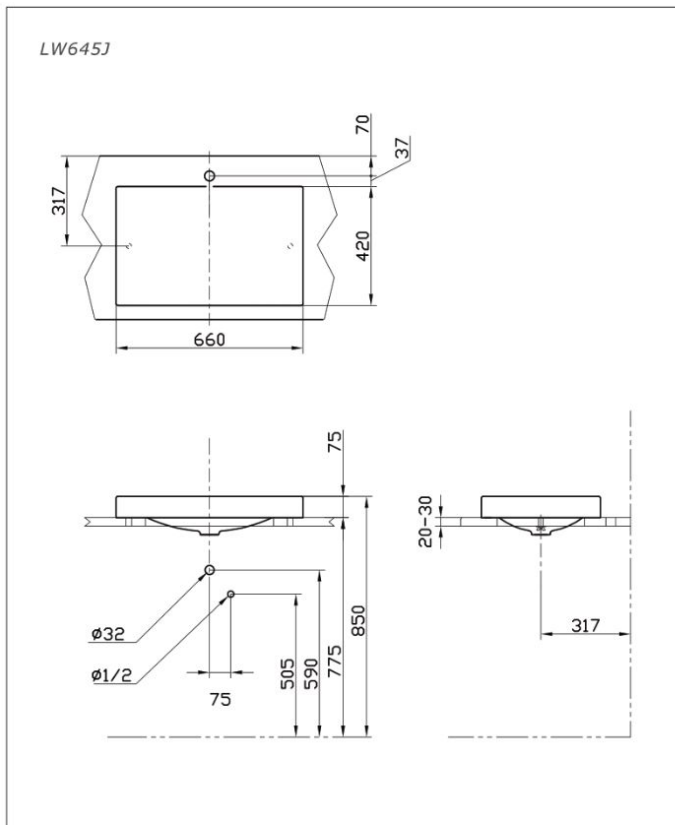

Console Lavatory

LW645J

Features

- Rear overflow

Specifications

Size : 660X420X75

Material : china

Parts description

- LW645J

Console Lavatory

Colors

White, Pastel Ivory

DISTRIBUTED BY:

LE LAEUROPA
CERAMICA