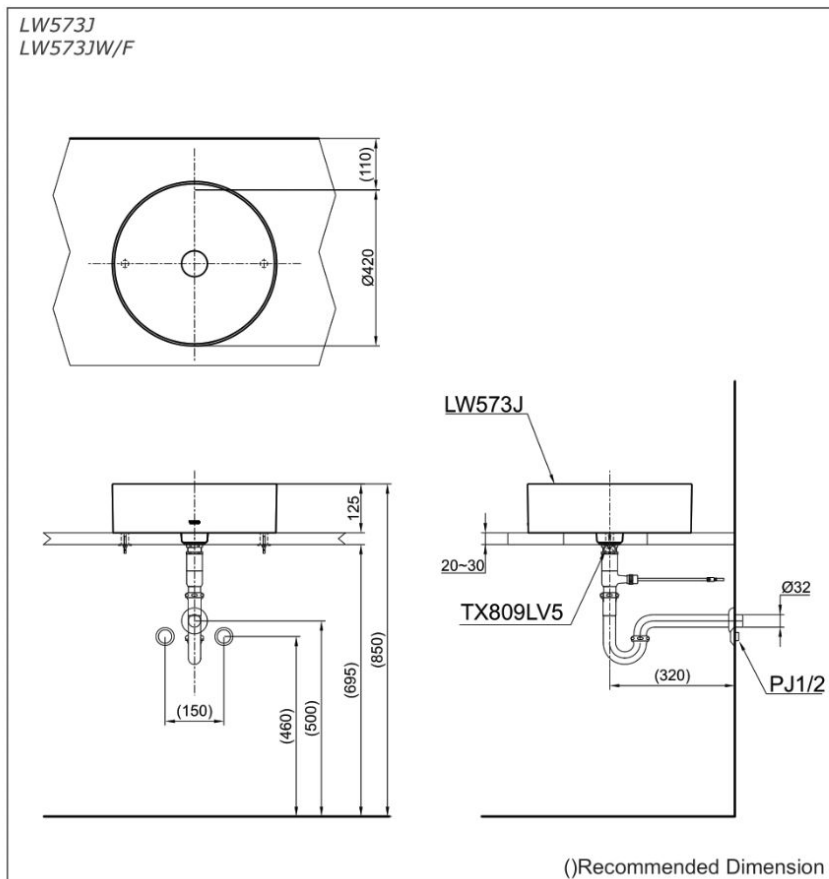

Colors

White

DISTRIBUTED BY:

LE LAEUROPA
CERAMICA