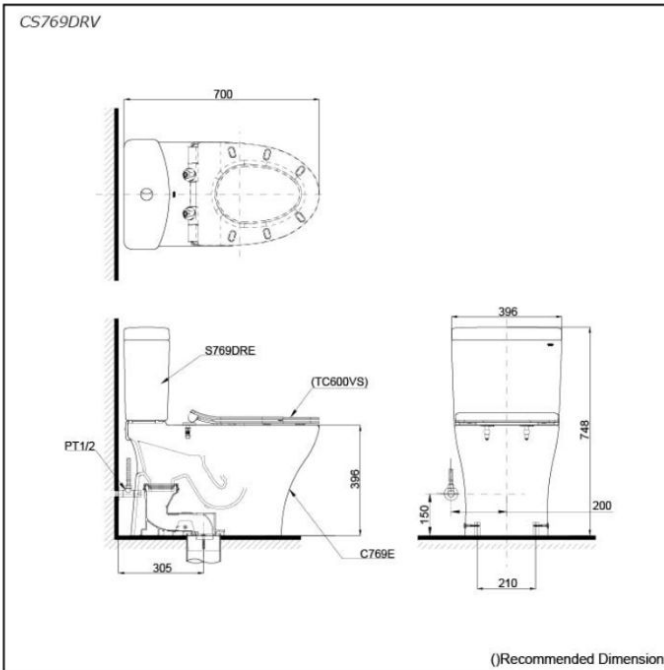

CLOSE COUPLED TOILET

Features

- Stylish design, high profile Close Coupled Toilet
- TORNADO FLUSH for powerful flushing effect with less amount of water
- CEFIONTECT Technology: super smooth, ion barrier glazing for a clean toilet bowl
- RIMLESS DESIGN bowl ensures easy cleaning and ultimate hygiene
- Dual Flush System
- WATER SAVING

Specifications

Flush system:	TORNADO FLUSH
Water Use:	4.5L / 3L
Rough-in:	305 mm
Bowl Shape:	Elongated
Water Pressure:	0.05MPa~0.70MPa
Size:	396Wx700Dx748H mm

Parts description

Seat & Cover are not included

- **C769E**
Elongated Close Couple Toilet (S-Trap)
(Rough-in 305)
- **S769DRE**
Tank & Lid w/ Tank Trim

Optional Parts

- TC600VS
Slim Seat & Cover

Colors

White

DISTRIBUTED BY:

LE LAEUROPA
CERAMICA