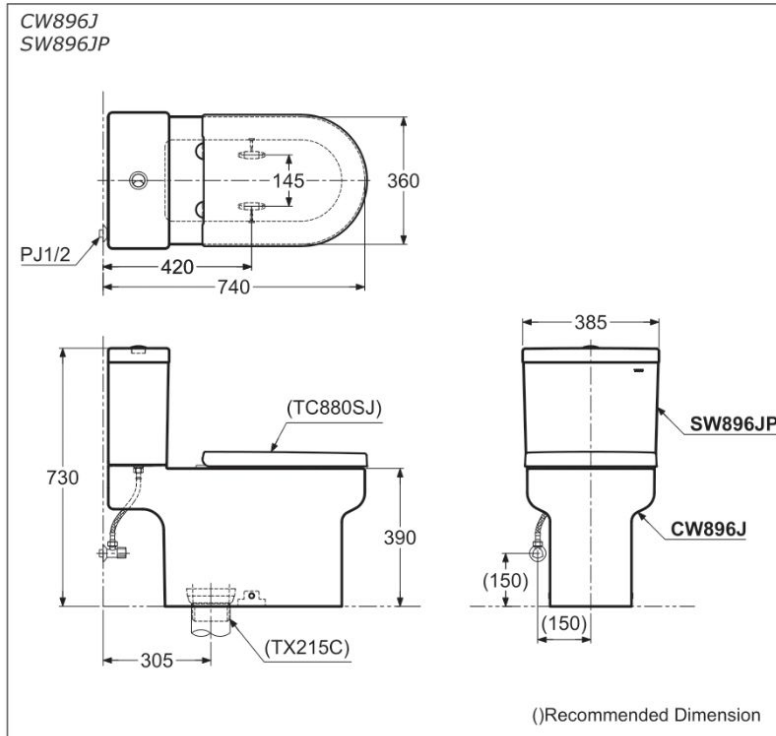

OMNI+ Close Coupled Toilet

CW896J SW896JP

Features

- Stylish and sleek design, close coupled toilet
- Dual Flush System

Specifications

Flush System : Wash Down

Water Use : 4.5 / 3L

Rough-in : 305 mm

Size : 360W x 720D x 730H mm

Water Pressure : 0.05MPa ~ 0.75MPa

Parts Description

Seat & Cover and Fittings are not included

- **CW896J**
Toilet Bowl (S-Trap)
- **SW896JP**
Tank w/Dual Flush Tank Trim w/o Stop Valve

Optional Parts

- **TC880SJ**
Duroplast Seat & Cover W/Metal Hinges & Soft Closing
- **TX277S**
Stop Valve w/ Flexible Hose
- **TX215C**
Slip-In Connector
- **TX276C**
Fixing Bracket

Colors

- White

DISTRIBUTED BY: